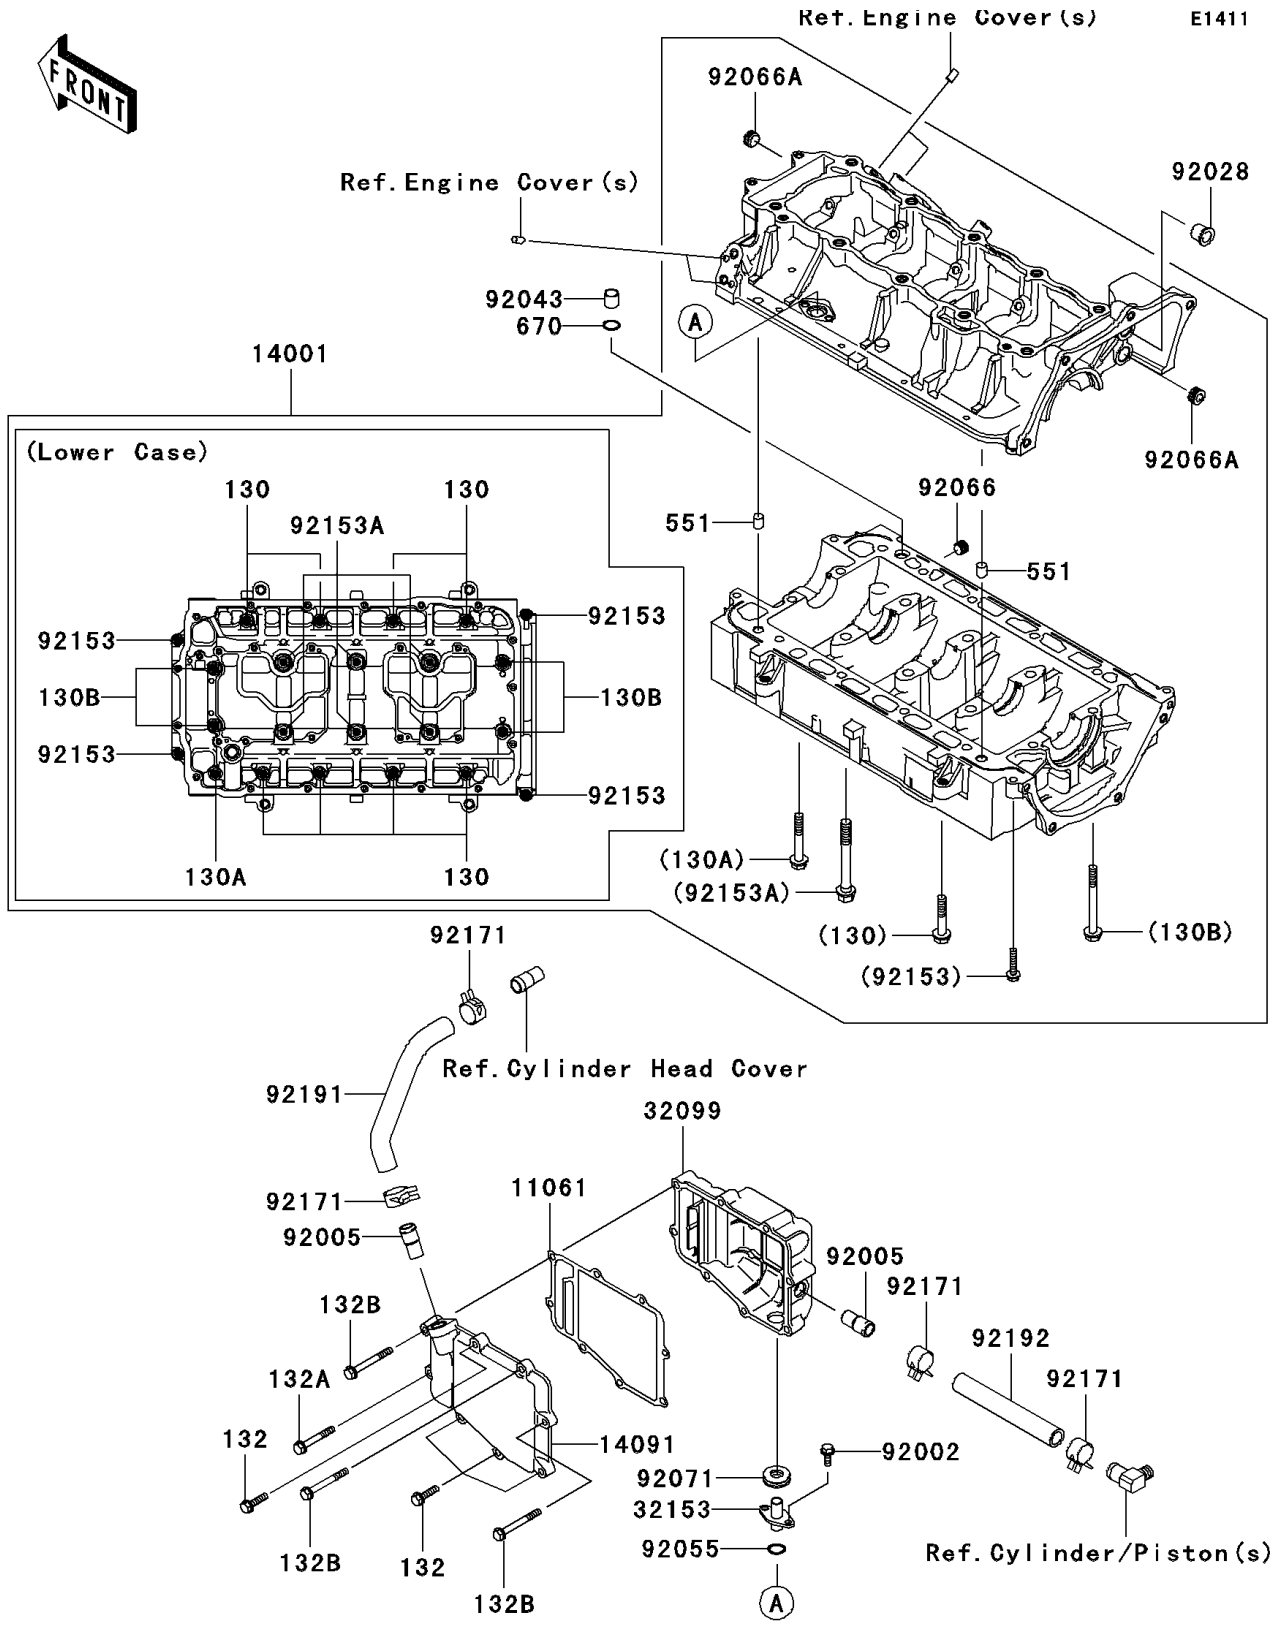

2007 STX-12F PARTS DIAGRAM

Crankcase

2007 STX-12F PARTS LIST

Crankcase

ITEM NAME	PART NUMBER	QUANTITY
GASKET,BREATHER CASE (Ref # 11061)	11061-3715	1
SET-CRANKCASE (Ref # 14001)	14001-3743	1
COVER,BREATHER (Ref # 14091)	14091-3761	1
CASE,BREATHER (Ref # 32099)	32099-3848	1
PIPE,BREATHER (Ref # 32153)	32153-3732	1
BOLT,6X16 (Ref # 92002)	92002-3728	2
FITTING (Ref # 92005)	92005-3741	2
BUSHING (Ref # 92028)	92028-3718	1
PIN,11.5X14X14 (Ref # 92043)	92043-1279	1
RING-O,12X3 (Ref # 92055)	92055-3768	1
PLUG (Ref # 92066)	92066-3778	1
PLUG (Ref # 92066A)	92066-3782	2
GROMMET (Ref # 92071)	92071-3839	1
BOLT,6X30 (Ref # 92153)	92153-3707	4
BOLT,10X85 (Ref # 92153A)	92153-3711	6
CLAMP,TUBE (Ref # 92171)	92171-3710	4
TUBE,HEAD COVER-BREATHER (Ref # 92191)	92191-3964	1
TUBE,14X20X140 (Ref # 92192)	92192-3723	1
BOLT-FLANGED,8X45 (Ref # 130)	130Z0845	8
BOLT-FLANGED,8X55 (Ref # 130A)	130Z0855	1
BOLT-FLANGED,8X85 (Ref # 130B)	130Z0885	4
BOLT-FLANGED-SMALL,6X25 (Ref # 132)	132Y0625	4
BOLT-FLANGED-SMALL,6X45 (Ref # 132A)	132Y0645	1
BOLT-FLANGED-SMALL,6X55 (Ref # 132B)	132Y0655	3
PIN-DOWEL (Ref # 551)	551R1012	2
O RING,14MM (Ref # 670)	670D2014	1