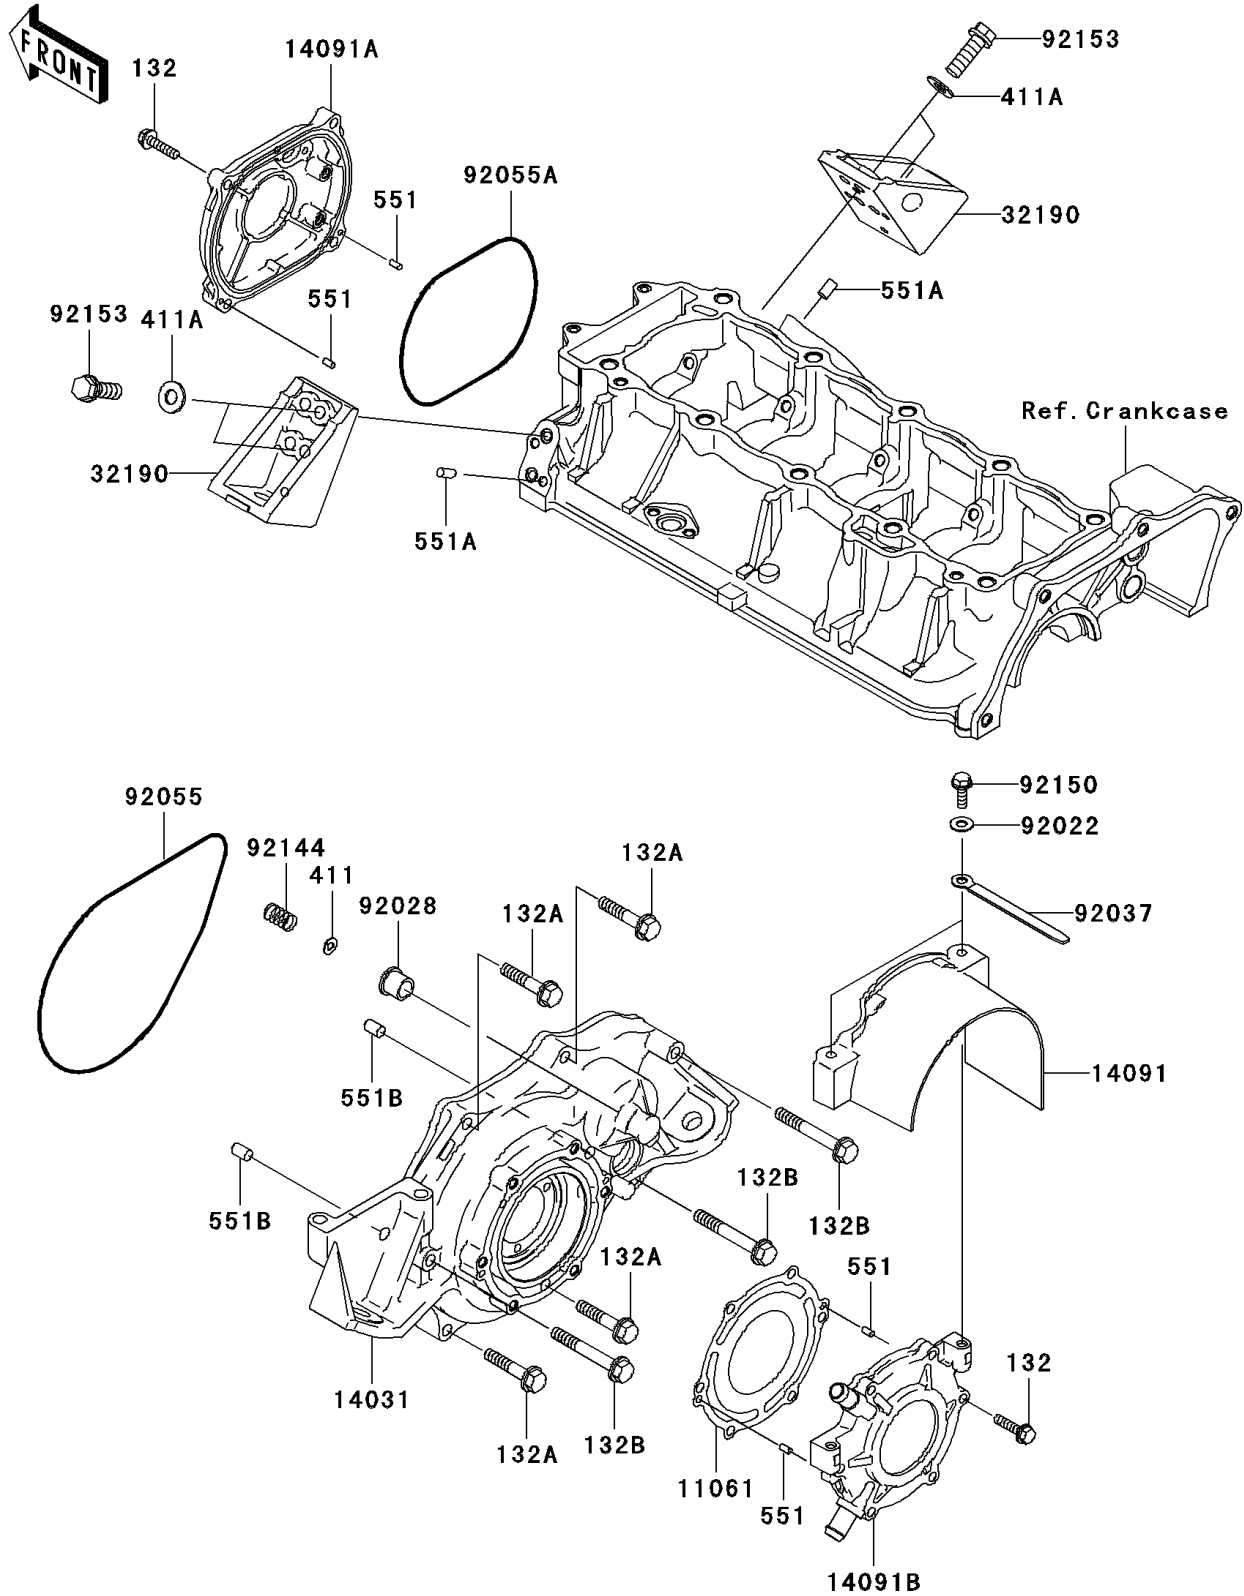

# 2006 STX-12F PARTS DIAGRAM

Engine Cover(s)(D6F)

E1431

## 2006 STX-12F PARTS LIST

### Engine Cover(s)(D6F)

ITEM NAME	PART NUMBER	QUANTITY
GASKET,OUTPUT COVER (Ref # 11061)	11061-3709	1
COVER-GENERATOR (Ref # 14031)	14031-3734	1
COVER,COUPLING (Ref # 14091)	14091-3749	1
COVER,PULS (Ref # 14091A)	14091-3763	1
COVER,OUTPUT (Ref # 14091B)	14091-3776	1
BRACKET-ENGINE (Ref # 32190)	32190-3703	2
WASHER,6.5X20X1.5 (Ref # 92022)	92022-3710	2
BUSHING (Ref # 92028)	92028-3718	1
CLAMP,L=100 (Ref # 92037)	92037-3736	2
RING-O,196X3 (Ref # 92055)	92055-3761	1
RING-O,120X3 (Ref # 92055A)	92055-3762	1
SPRING (Ref # 92144)	92144-3728	1
BOLT,6X18 (Ref # 92150)	92150-3729	2
BOLT,FLANGED,8X30 (Ref # 92153)	92153-3722	4
BOLT-FLANGED-SMALL,6X25 (Ref # 132)	132Y0625	10
BOLT-FLANGED-SMALL,8X40 (Ref # 132A)	132Y0840	4
BOLT-FLANGED-SMALL,8X60 (Ref # 132B)	132Y0860	3
WASHER-PLAIN,5MM (Ref # 411)	411S0500	1
WASHER-PLAIN,8MM (Ref # 411A)	411S0800	4
PIN-DOWEL (Ref # 551)	551R0408	4
PIN-DOWEL (Ref # 551A)	551R0612	4
PIN-DOWEL (Ref # 551B)	551R0812	2