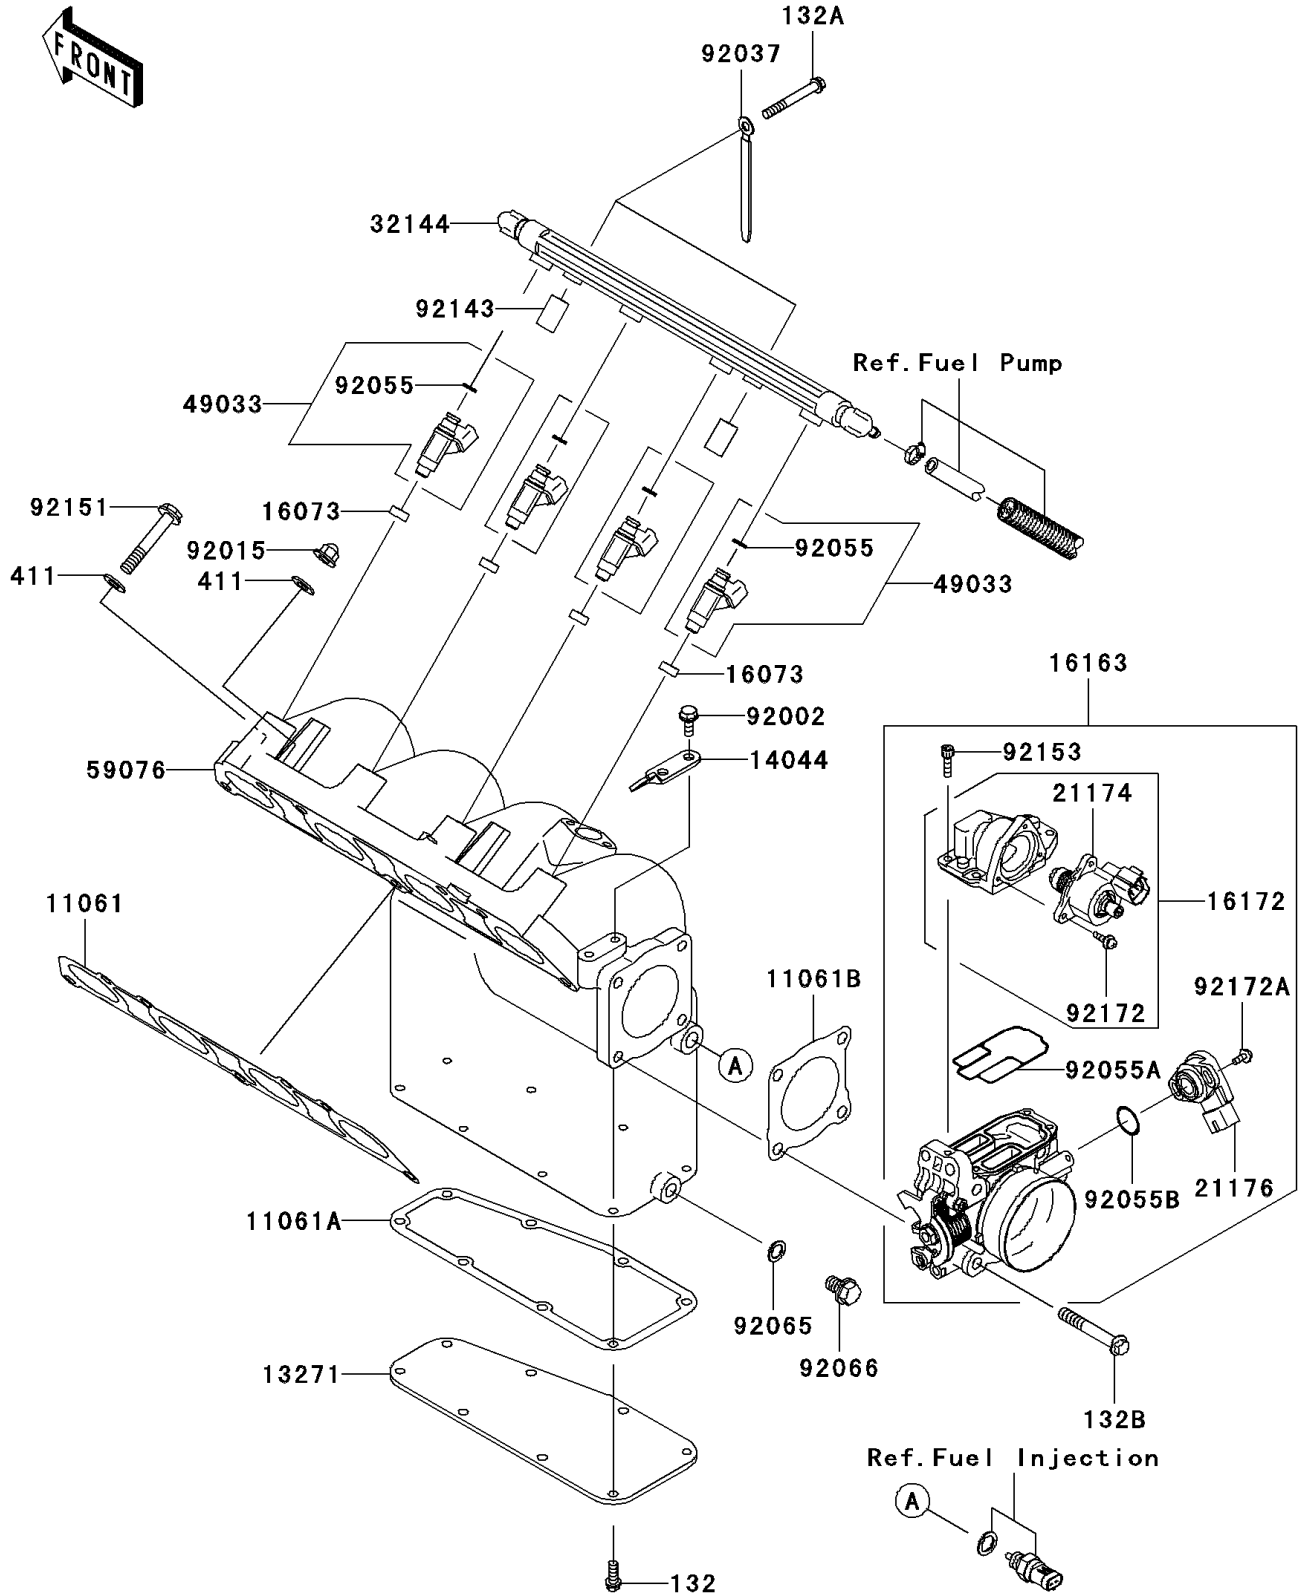

# 2006 STX-12F PARTS DIAGRAM

Throttle

E1510

# 2006 STX-12F PARTS LIST

Throttle

ITEM NAME	PART NUMBER	QUANTITY
-----------	-------------	----------