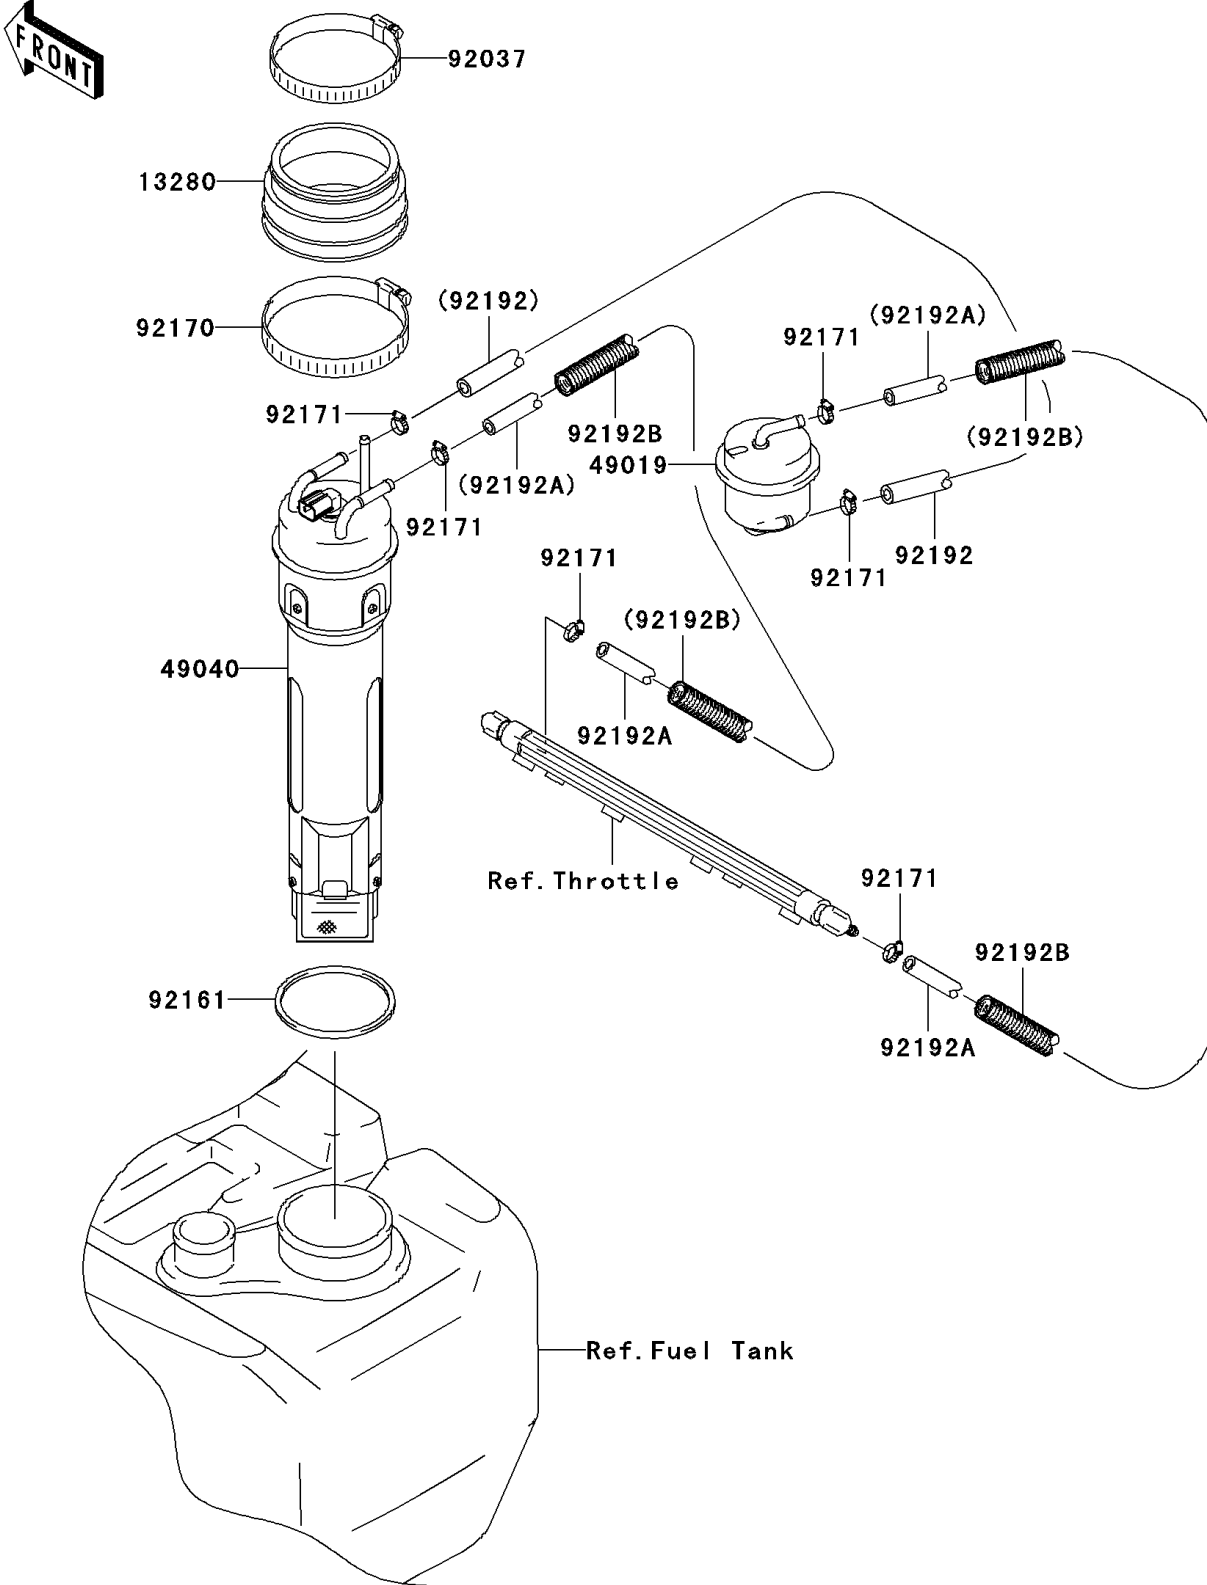

2006 STX-12F PARTS DIAGRAM

Fuel Pump

E1520

2006 STX-12F PARTS LIST

Fuel Pump

ITEM NAME	PART NUMBER	QUANTITY
HOLDER (Ref # 13280)	13280-3735	1
FILTER-FUEL (Ref # 49019)	49019-3721	1
PUMP-FUEL (Ref # 49040)	49040-3718	1
CLAMP (Ref # 92037)	92037-541	1
DAMPER,77.7X85.7X3.0 (Ref # 92161)	92161-3759	1
CLAMP (Ref # 92170)	92170-3760	1
CLAMP (Ref # 92171)	92171-3712	6
TUBE,7.5X13.5X460 (Ref # 92192)	92192-3736	1
TUBE,7.5X13.5X700 (Ref # 92192A)	92192-3737	2
TUBE,15.3X20.6X650 (Ref # 92192B)	92192-3748	2