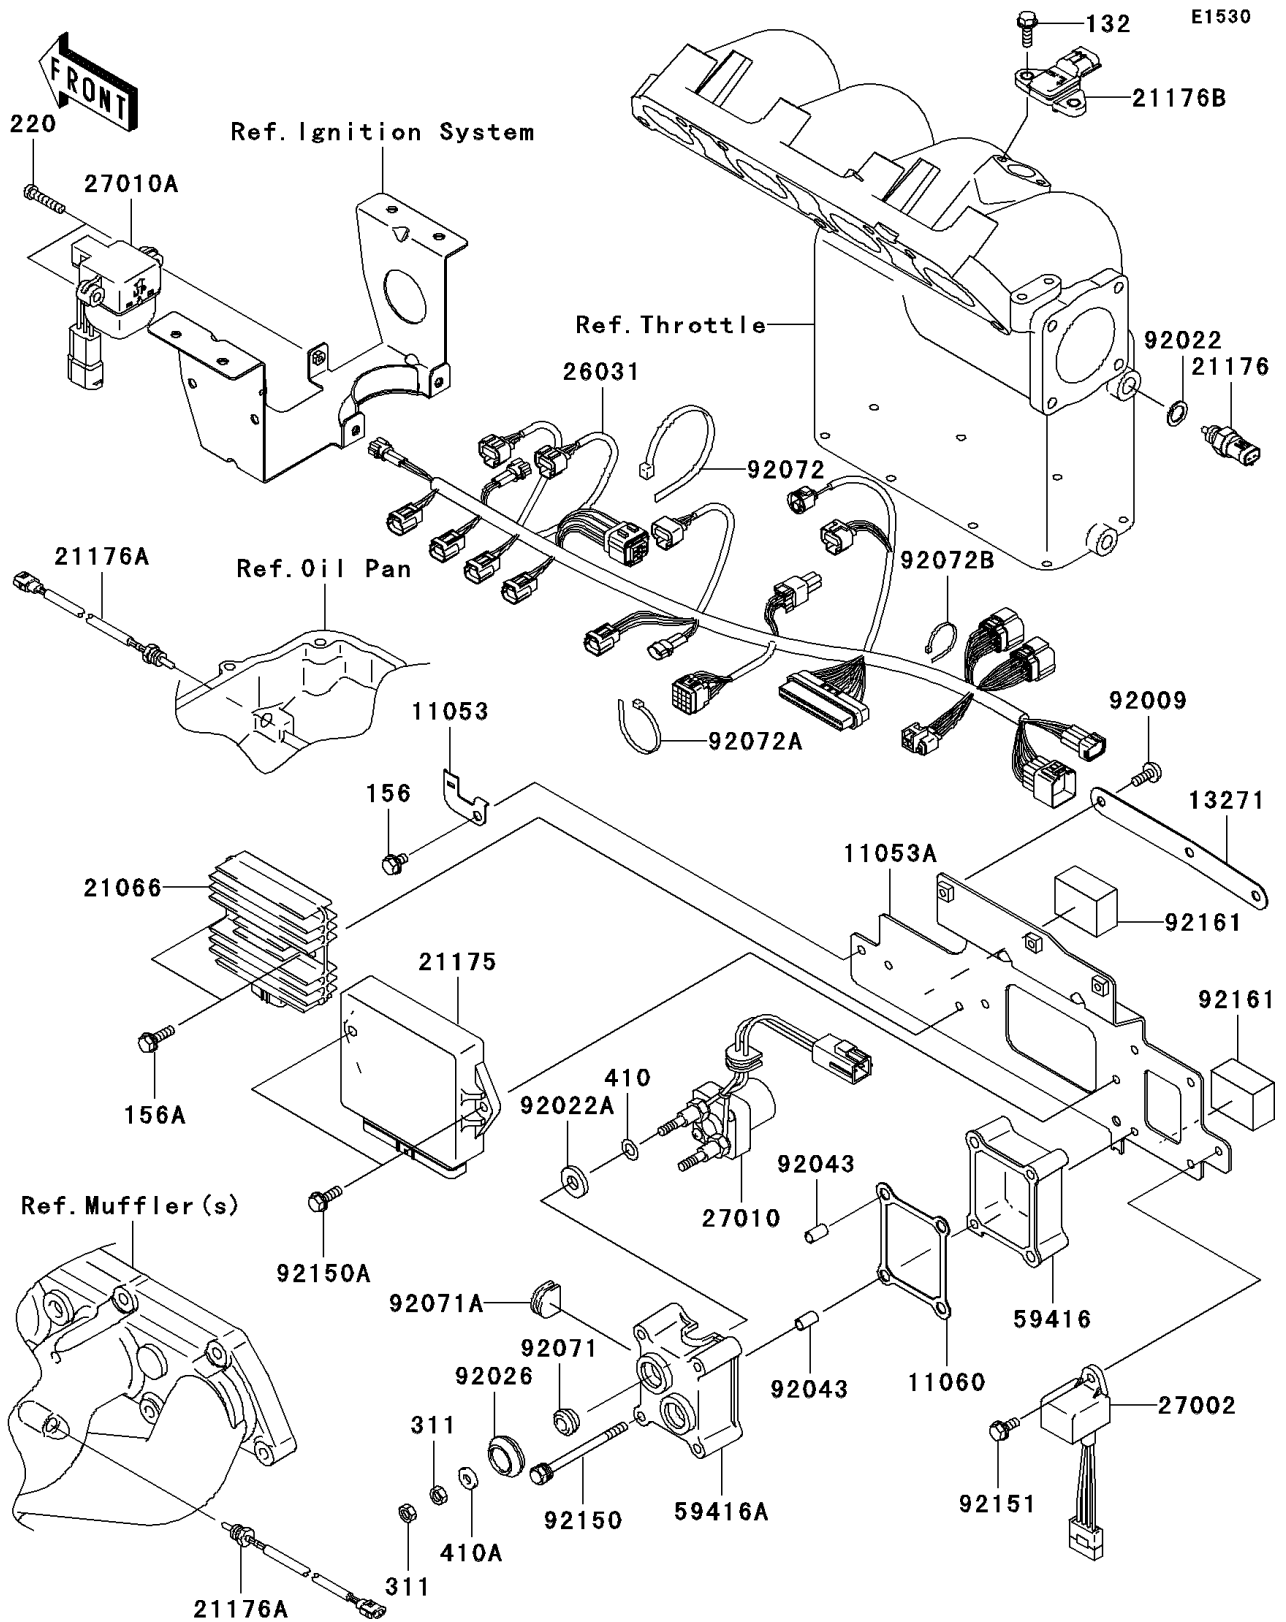

2006 STX-12F PARTS DIAGRAM

Fuel Injection

2006 STX-12F PARTS LIST

Fuel Injection

ITEM NAME	PART NUMBER	QUANTITY
BRACKET,FUSE (Ref # 11053)	11053-3724	1
BRACKET,SWITCH (Ref # 11053A)	11053-3774	1
GASKET (Ref # 11060)	11060-3709	1
PLATE (Ref # 13271)	13271-3842	1
REGULATOR-VOLTAGE (Ref # 21066)	21066-3718	1
CONTROL UNIT-ELECTRONIC (Ref # 21175)	21175-3732	1
SENSOR,AIR TEMPERATURE (Ref # 21176)	21176-1086	1
SENSOR,TEMP (Ref # 21176A)	21176-3758	2
SENSOR,PRESSURE (Ref # 21176B)	21176-3765	1
HARNESS (Ref # 26031)	26031-3717	1
RELAY-ASSY (Ref # 27002)	27002-3703	1
SWITCH (Ref # 27010)	27010-3777	1
SWITCH,SENSOR (Ref # 27010A)	27010-3785	1
CASE-ELECTRIC (Ref # 59416)	59416-3710	1
CASE-ELECTRIC (Ref # 59416A)	59416-3711	1
SCREW,6X15 (Ref # 92009)	92009-3830	3
WASHER,12X18X1.0 (Ref # 92022)	92022-1211	1
WASHER (Ref # 92022A)	92022-3035	2
SPACER (Ref # 92026)	92026-3703	2
PIN (Ref # 92043)	92043-3715	2
GROMMET (Ref # 92071)	92071-3004	2
GROMMET (Ref # 92071A)	92071-3837	1
BAND,L=365 (Ref # 92072)	92072-1197	1
BAND,L=188 (Ref # 92072A)	92072-1239	1
BAND (Ref # 92072B)	92072-3874	1
BOLT,6X80 (Ref # 92150)	92150-3711	4
BOLT,6X18 (Ref # 92150A)	92150-3729	2
BOLT,6X14 (Ref # 92151)	92151-3788	1
DAMPER (Ref # 92161)	92161-3752	2

2006 STX-12F PARTS LIST

Fuel Injection

ITEM NAME	PART NUMBER	QUANTITY
BOLT-FLANGED-SMALL,6X18 (Ref # 132)	132Y0618	2
BOLT-WP,6X10 (Ref # 156)	156R0610	1
BOLT-WP,6X20 (Ref # 156A)	156R0620	2
SCREW-PAN-CROSS,4X20 (Ref # 220)	220R0420	2
NUT-HEX,6MM (Ref # 311)	311R0600	4
WASHER-PLAIN-SMALL,10MM (Ref # 410)	410B1000	2
WASHER-PLAIN-SMALL,6MM (Ref # 410A)	410S0600	2