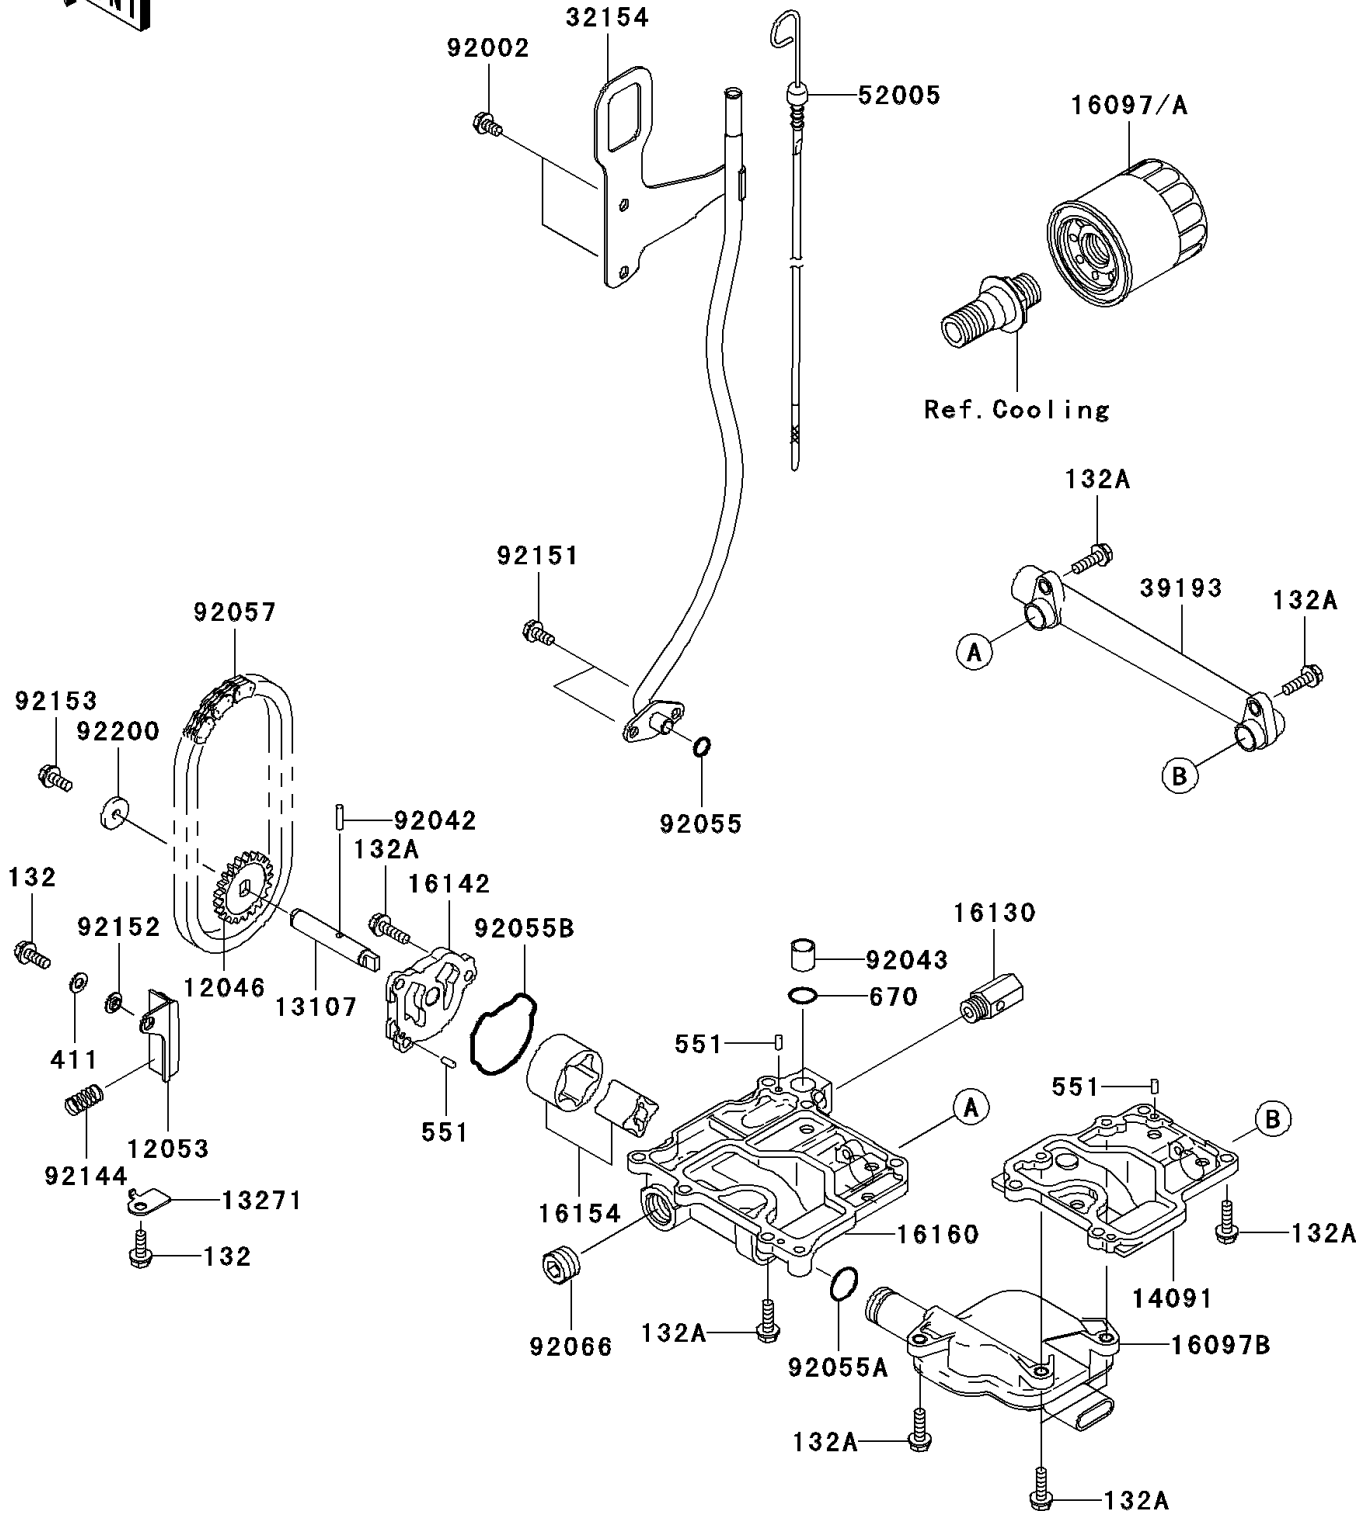

2006 STX-12F PARTS DIAGRAM

Oil Pump

E1710

2006 STX-12F PARTS LIST

Oil Pump

ITEM NAME	PART NUMBER	QUANTITY
SPROCKET,23T (Ref # 12046)	12046-3701	1
GUIDE-CHAIN (Ref # 12053)	12053-3704	1
SHAFT (Ref # 13107)	13107-3782	1
PLATE (Ref # 13271)	13271-3850	1
COVER,OIL PUMP (Ref # 14091)	14091-3767	1
FILTER-ASSY-OIL (Ref # 16097)	16097-0003	1
FILTER-ASSY-OIL (Ref # 16097A)	16097-0004	1
FILTER-ASSY-OIL (Ref # 16097B)	16097-3702	1
VALVE-ASSY-RELIEF (Ref # 16130)	16130-3701	1
COVER-PUMP (Ref # 16142)	16142-3703	1
ROTOR-PUMP (Ref # 16154)	16154-1124	1
BODY,OIL PUMP (Ref # 16160)	16160-3748	1
PIPE,OIL LEVEL (Ref # 32154)	32154-3707	1
PIPE-OIL (Ref # 39193)	39193-3702	1
GAUGE,OIL LEVEL (Ref # 52005)	52005-3709	1
BOLT,6X12 (Ref # 92002)	92002-3763	2
PIN,DOWEL,4X15.8 (Ref # 92042)	92042-014	1
PIN,11.5X14X14 (Ref # 92043)	92043-1279	1
RING-O,10MM (Ref # 92055)	92055-1150	1
RING-O,19.8X1.9 (Ref # 92055A)	92055-1332	1
RING-O (Ref # 92055B)	92055-3764	1
CHAIN,OIL PUMP (Ref # 92057)	92057-3710	1
PLUG,PT1/2X12.5 (Ref # 92066)	92066-0002	1
SPRING (Ref # 92144)	92144-1551	1
BOLT,6X14 (Ref # 92151)	92151-3788	2
COLLAR,GUIDE (Ref # 92152)	92152-3737	1
BOLT,6X14 (Ref # 92153)	92153-3717	1
WASHER,6X20X3.2 (Ref # 92200)	92200-0120	1
BOLT-FLANGED-SMALL,6X16 (Ref # 132)	132Y0616	2

2006 STX-12F PARTS LIST

Oil Pump

ITEM NAME	PART NUMBER	QUANTITY
BOLT-FLANGED-SMALL,6X20 (Ref # 132A)	132Y0620	18
WASHER-PLAIN,6MM (Ref # 411)	411S0600	1
PIN-DOWEL (Ref # 551)	551R0408	5
O RING,14MM (Ref # 670)	670D2014	1