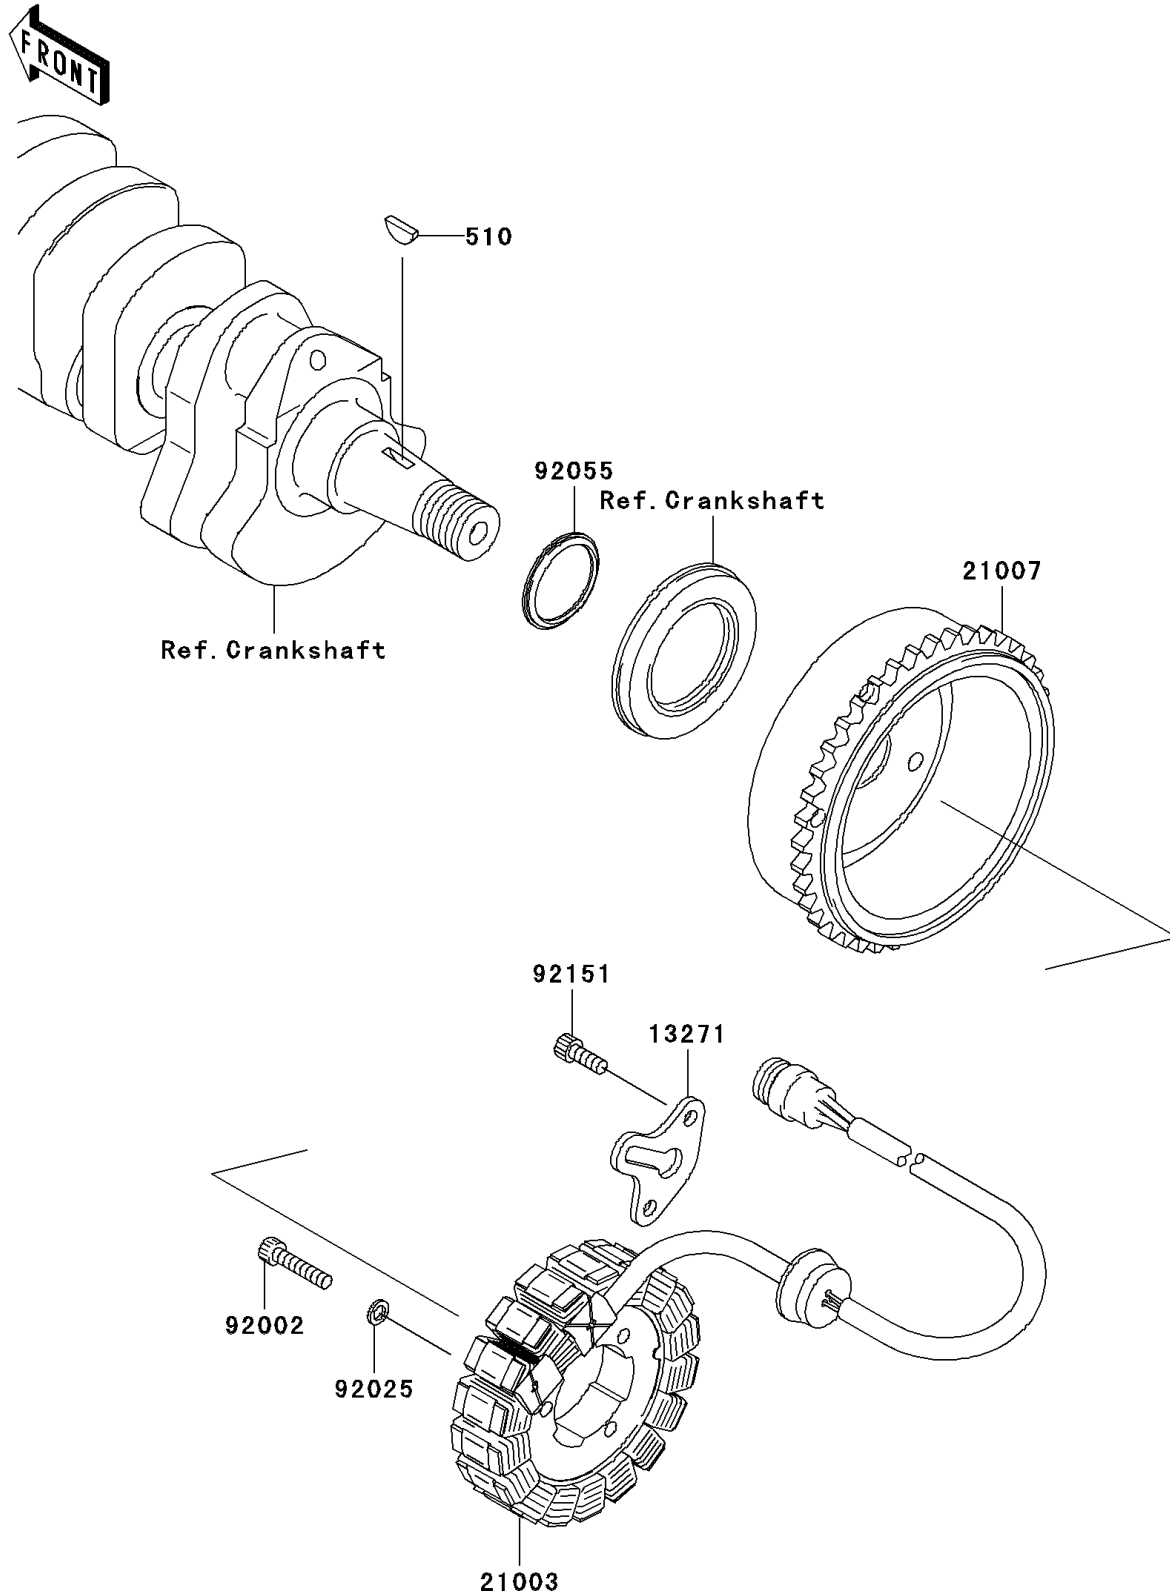

2007 STX-12F PARTS DIAGRAM

Generator

E1810

2007 STX-12F PARTS LIST

Generator

| ITEM NAME | PART NUMBER | QUANTITY |
|--------------------------------|-------------|----------|
| PLATE (Ref # 13271) | 13271-3847 | 1 |
| STATOR (Ref # 21003) | 21003-3749 | 1 |
| ROTOR (Ref # 21007) | 21007-3731 | 1 |
| BOLT,6X28 (Ref # 92002) | 92002-1537 | 3 |
| SHIM,T=1.4 (Ref # 92025) | 92025-1502 | 3 |
| RING-O (Ref # 92055) | 92055-3769 | 1 |
| BOLT,SOCKET,6X16 (Ref # 92151) | 92151-3770 | 2 |
| KEY-WOODRUFF (Ref # 510) | 510A4200 | 1 |