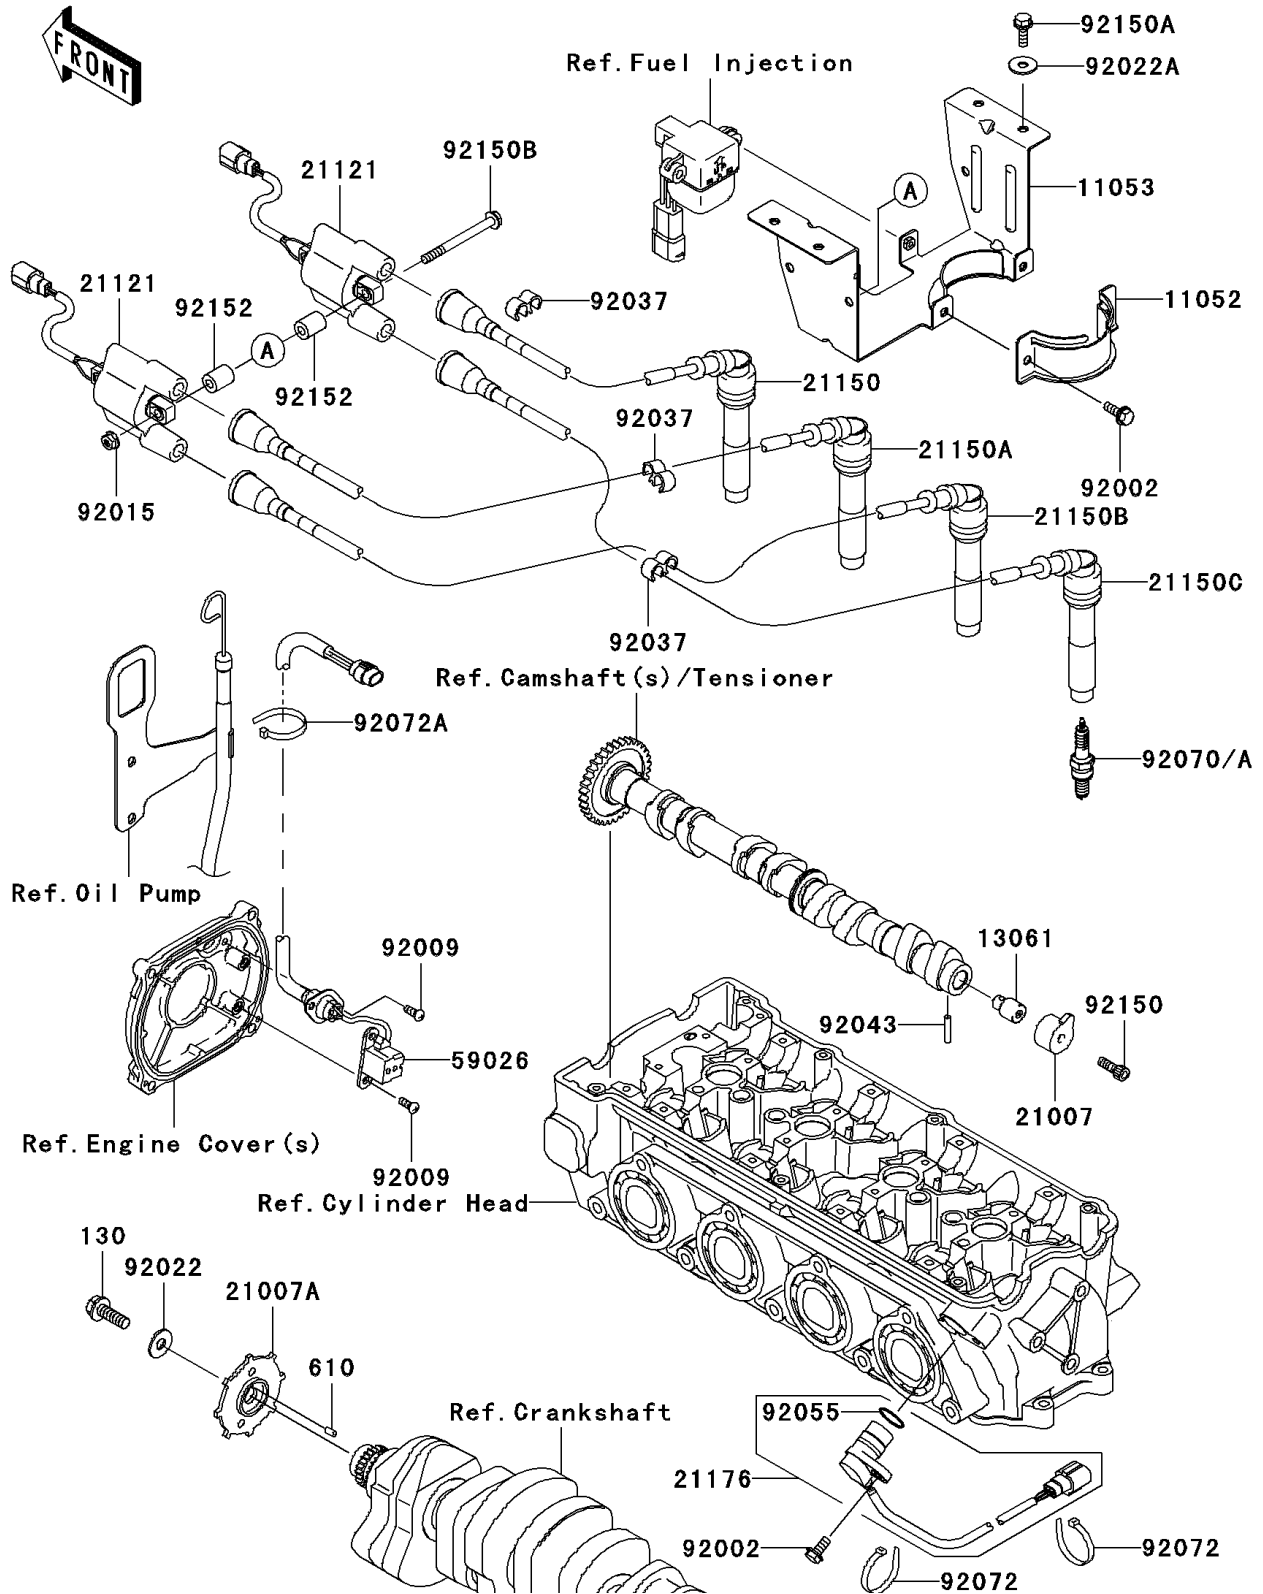

2006 STX-12F PARTS DIAGRAM

Ignition System

E1830

2006 STX-12F PARTS LIST

Ignition System

ITEM NAME	PART NUMBER	QUANTITY
BRACKET,FILTER (Ref # 11052)	11052-3762	1
BRACKET (Ref # 11053)	11053-3783	1
BOSS,CAM SENSOR (Ref # 13061)	13061-1687	1
ROTOR (Ref # 21007)	21007-1356	1
ROTOR,PULSING (Ref # 21007A)	21007-3730	1
COIL-IGNITION (Ref # 21121)	21121-3722	2
CORD-ASSY,#1 (Ref # 21150)	21150-3707	1
CORD-ASSY,#2 (Ref # 21150A)	21150-3708	1
CORD-ASSY,#3 (Ref # 21150B)	21150-3709	1
CORD-ASSY,#4 (Ref # 21150C)	21150-3710	1
SENSOR,TEMP (Ref # 21176)	21176-1077	1
COIL-PULSING (Ref # 59026)	59026-3702	1
BOLT,6X16 (Ref # 92002)	92002-3728	3
SCREW,5X12 (Ref # 92009)	92009-1296	4
NUT,6MM (Ref # 92015)	92015-3767	2
WASHER,PLAIN (Ref # 92022)	92022-3026	1
WASHER,6.5X20X1.5 (Ref # 92022A)	92022-3710	4
CLAMP,HOSE (Ref # 92037)	92037-1603	3
PIN (Ref # 92043)	92043-1575	1
RING-O (Ref # 92055)	92055-1639	1
PLUG-SPARK,CR9EK(NGK) (Ref # 92070)	92070-1264	4
PLUG-SPARK,CR8EK(NGK) (Ref # 92070A)	92070-1265	4
BAND,L=188 (Ref # 92072)	92072-1239	2
BAND (Ref # 92072A)	92072-3874	1
BOLT,6X18 (Ref # 92150)	92150-1645	1
BOLT,6X18 (Ref # 92150A)	92150-3729	4
BOLT,6X70 (Ref # 92150B)	92150-3753	2
COLLAR (Ref # 92152)	92152-3738	4
BOLT-FLANGED,8X25 (Ref # 130)	130Z0825	1

2006 STX-12F PARTS LIST

Ignition System

ITEM NAME	PART NUMBER	QUANTITY
ROLLER,4X8 (Ref # 610)	610A0408	1