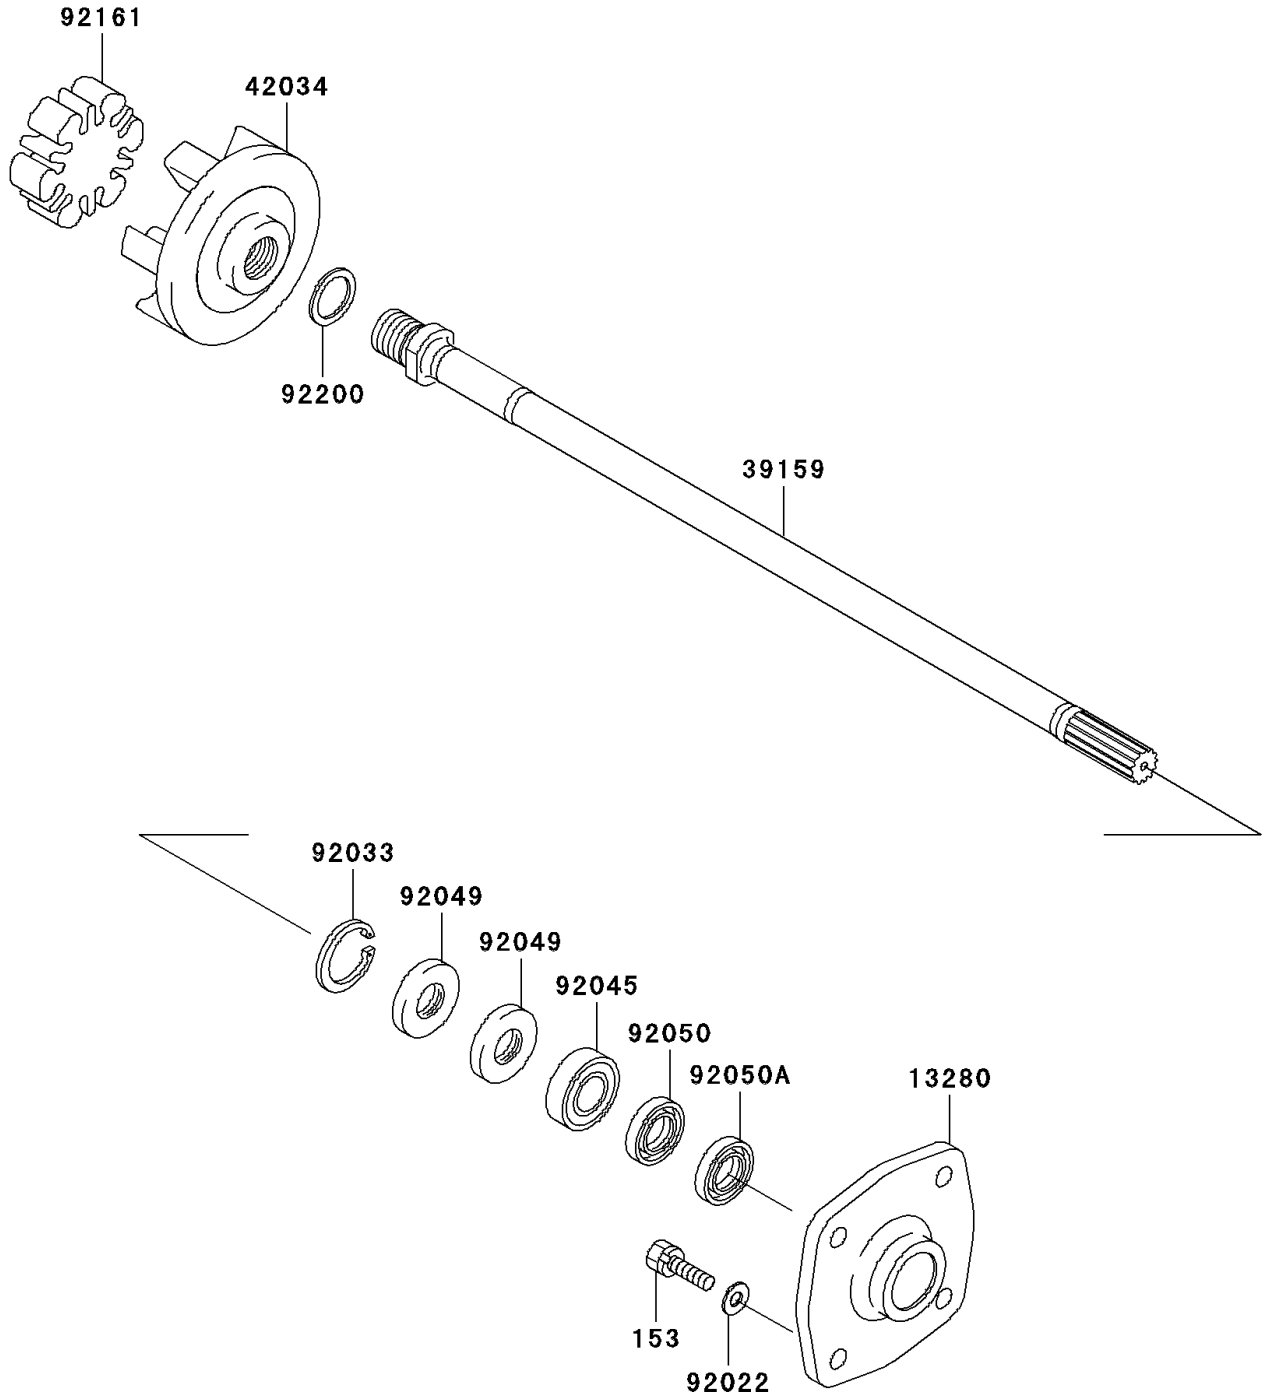

2007 STX-12F PARTS DIAGRAM

Drive Shaft

E3134

2007 STX-12F PARTS LIST

Drive Shaft

ITEM NAME	PART NUMBER	QUANTITY
HOLDER (Ref # 13280)	13280-3730	1
SHAFT-DRIVE (Ref # 39159)	39159-3739	1
COUPLING (Ref # 42034)	42034-3711	1
WASHER,8.2X18X1.5 (Ref # 92022)	92022-1964	4
RING-SNAP,42MM (Ref # 92033)	92033-3713	1
BEARING-BALL,60042RD (Ref # 92045)	92045-3705	1
SEAL-OIL,S620426 (Ref # 92049)	92049-3707	2
SEAL-OIL,SCY20368 (Ref # 92050)	92050-502	1
SEAL-OIL,SC20367 (Ref # 92050A)	92050-503	1
DAMPER (Ref # 92161)	92161-3711	1
WASHER,24X32X2.0 (Ref # 92200)	92200-3739	1
BOLT-WS-SMALL,8X30 (Ref # 153)	153R0830	4