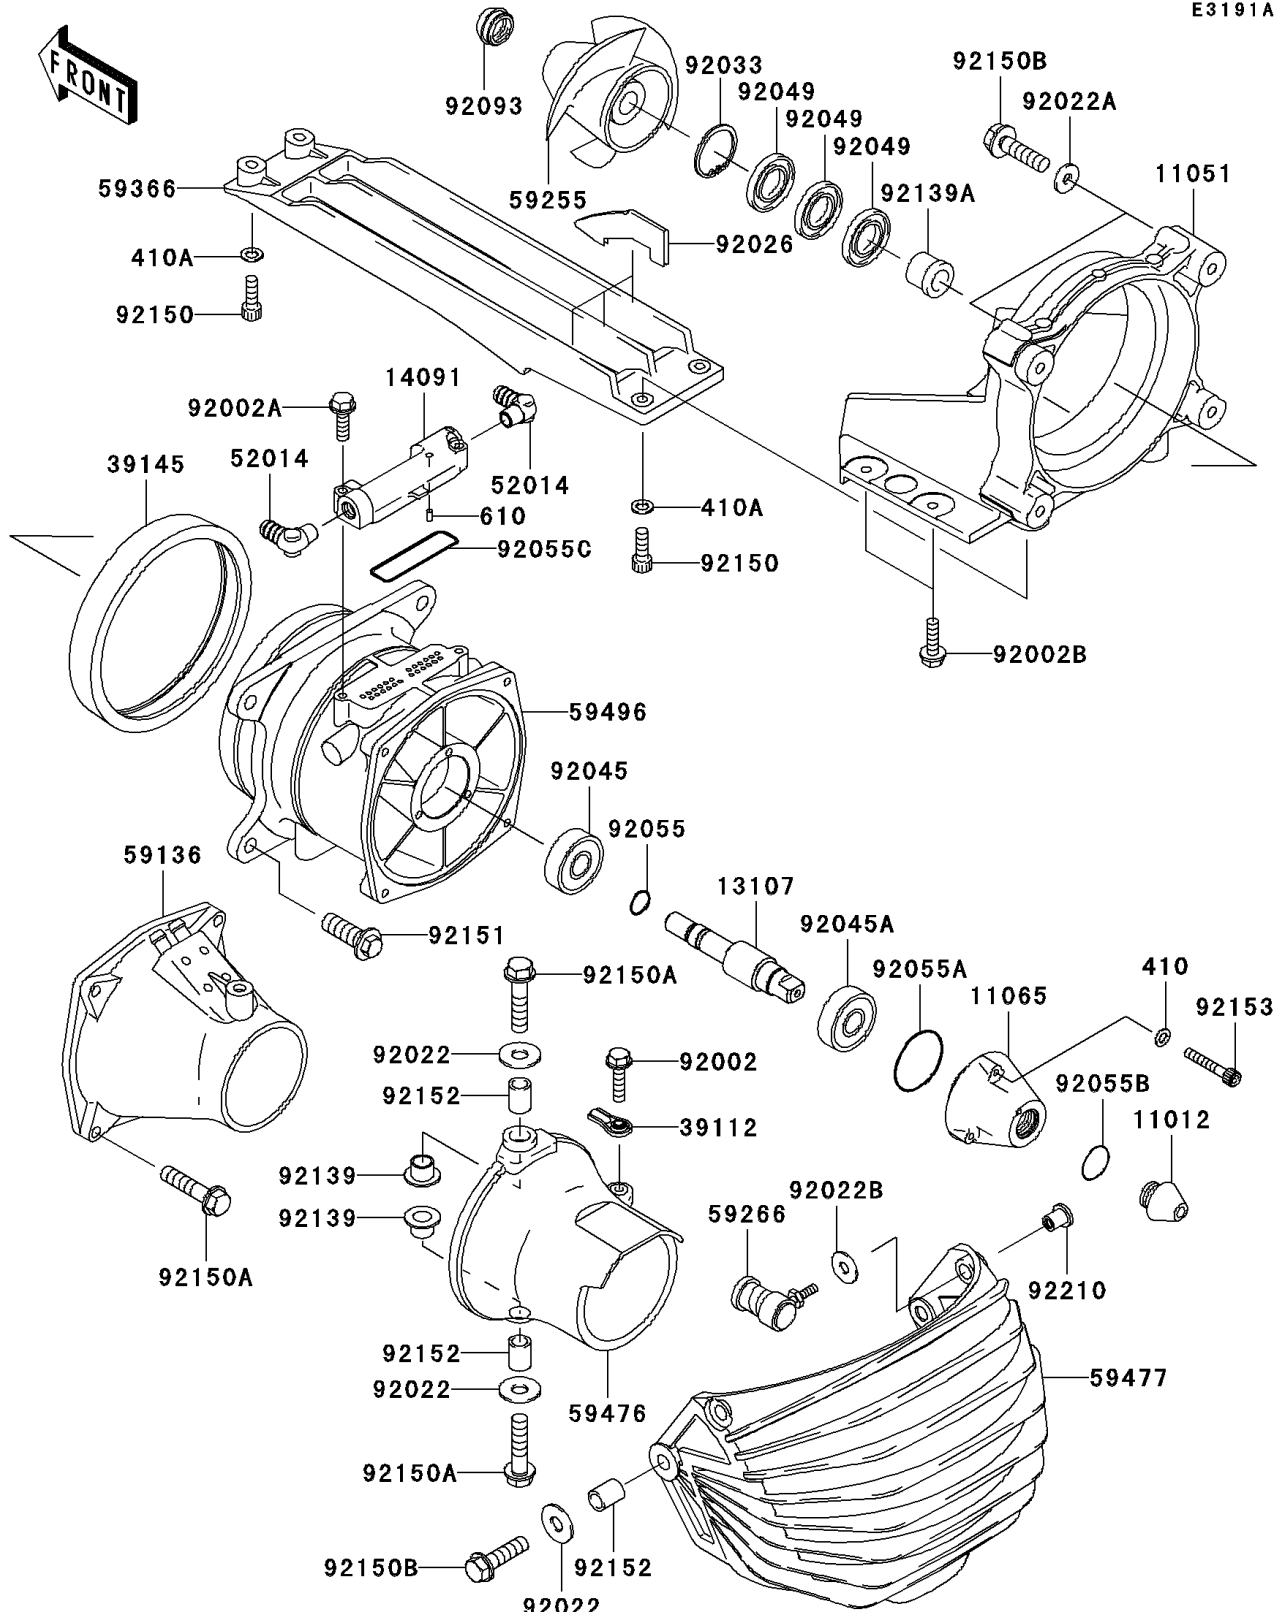

2007 STX-12F PARTS DIAGRAM

Jet Pump(D7F)

E3191A

2007 STX-12F PARTS LIST

Jet Pump(D7F)

ITEM NAME	PART NUMBER	QUANTITY
CAP (Ref # 11012)	11012-3786	1
BRACKET (Ref # 11051)	11051-3763	1
CAP (Ref # 11065)	11065-3733	1
SHAFT,JET PUMP (Ref # 13107)	13107-3794	1
COVER,VANE GUIDE (Ref # 14091)	14091-3754	1
RODEND-TIE (Ref # 39112)	39112-3703	1
TRIM-SEAL (Ref # 39145)	39145-3742	1
ELBOW (Ref # 52014)	52014-3711	2
NOZZLE-PUMP (Ref # 59136)	59136-3760	1
IMPELLER-COMP (Ref # 59255)	59255-3728	1
JOINT-BALL (Ref # 59266)	59266-3707	1
GRATE (Ref # 59366)	59366-3719	1
NOZZLE-STRG (Ref # 59476)	59476-3742	1
BUCKET-REVERSE (Ref # 59477)	59477-3711	1
VANE-GUIDE (Ref # 59496)	59496-3759	1
BOLT,6X25 (Ref # 92002)	92002-3714	1
BOLT,6X30 (Ref # 92002A)	92002-3726	2
BOLT,6X20 (Ref # 92002B)	92002-3755	4
WASHER,PLAIN (Ref # 92022)	92022-3026	4
WASHER,8.4X23X2.5 (Ref # 92022A)	92022-3744	2
WASHER (Ref # 92022B)	92022-567	1
SPACER (Ref # 92026)	92026-3742	3
RING-SNAP (Ref # 92033)	92033-3730	1
BEARING-BALL,6303R-6 (Ref # 92045)	92045-3740	1
BEARING-BALL,62/222RS (Ref # 92045A)	92045-3743	1
SEAL-OIL (Ref # 92049)	92049-3739	3
RING-O,13.0X1.9 (Ref # 92055)	92055-1011	1
RING-O (Ref # 92055A)	92055-3741	1
RING-O (Ref # 92055B)	92055-3744	1

2007 STX-12F PARTS LIST

Jet Pump(D7F)

ITEM NAME	PART NUMBER	QUANTITY
RING-O,70.2X74.0X1.90 (Ref # 92055C)	92055-3765	1
SEAL (Ref # 92093)	92093-3749	1
BUSHING (Ref # 92139)	92139-3701	2
BUSHING (Ref # 92139A)	92139-3715	1
BOLT,SOCKET,6X18 (Ref # 92150)	92150-3775	4
BOLT,8X35 (Ref # 92150A)	92150-3792	6
BOLT,FLANGED,8X30 (Ref # 92150B)	92150-3803	4
BOLT,10X30 (Ref # 92151)	92151-3706	4
COLLAR,8.2X11.8X15 (Ref # 92152)	92152-3703	4
BOLT,SOCKET,5X30 (Ref # 92153)	92153-3742	3
NUT,6MM (Ref # 92210)	92210-3765	1
W-PLAIN-S,5MM (Ref # 410)	410S0500	3
WASHER-PLAIN-SMALL,6MM (Ref # 410A)	410S0600	4
ROLLER,4X8 (Ref # 610)	610A0408	1