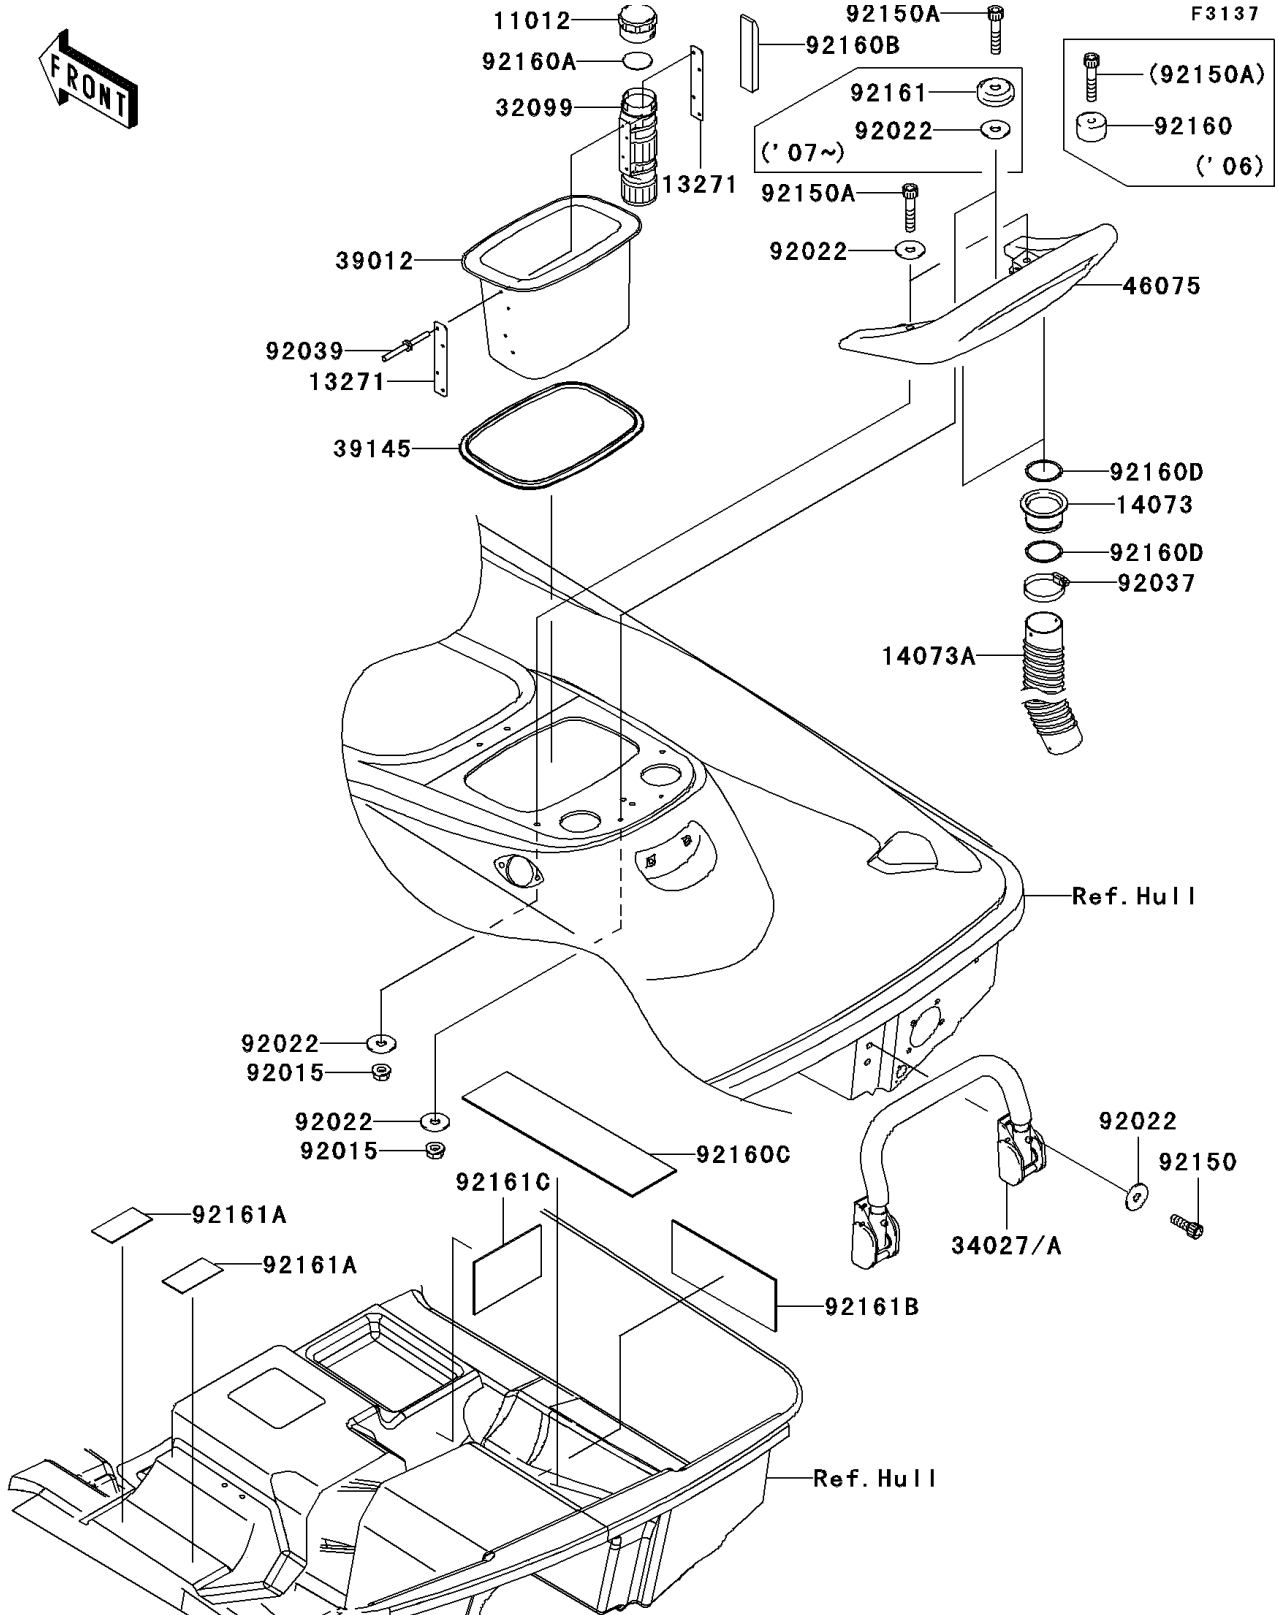

2006 STX-12F PARTS DIAGRAM

Hull Rear Fittings

2006 STX-12F PARTS LIST

Hull Rear Fittings

ITEM NAME	PART NUMBER	QUANTITY
CAP,FIRE EXTINGUISHER (Ref # 11012)	11012-3766	1
PLATE,FIRE EXTINGUISHER (Ref # 13271)	13271-3775	2
DUCT (Ref # 14073)	14073-3798	2
DUCT (Ref # 14073A)	14073-3799	2
CASE,FIRE EXTINGUISHER (Ref # 32099)	32099-3769	1
STEP-ASSY (Ref # 34027)	34027-3707	1
CASE-STORAGE,RR (Ref # 39012)	39012-3727	1
TRIM-SEAL,REAR STORAGE (Ref # 39145)	39145-3767	1
GRIP,RR,F.BLACK (Ref # 46075)	46075-3755-6Z	1
NUT,6MM (Ref # 92015)	92015-3767	4
WASHER,6.5X20X1.5 (Ref # 92022)	92022-3710	10
CLAMP (Ref # 92037)	92037-3738	2
RIVET (Ref # 92039)	92039-3783	4
BOLT,SOCKET,6X18 (Ref # 92150)	92150-3775	4
BOLT,SOCKET,6X30 (Ref # 92150A)	92150-3822	4
DAMPER (Ref # 92160)	92160-3738	2
DAMPER (Ref # 92160A)	92160-3814	1
DAMPER (Ref # 92160B)	92160-3821	1
DAMPER (Ref # 92160C)	92160-3839	1
DAMPER (Ref # 92160D)	92160-3910	4
DAMPER (Ref # 92161A)	92161-3728	2
DAMPER (Ref # 92161B)	92161-3744	1
DAMPER (Ref # 92161C)	92161-3745	1