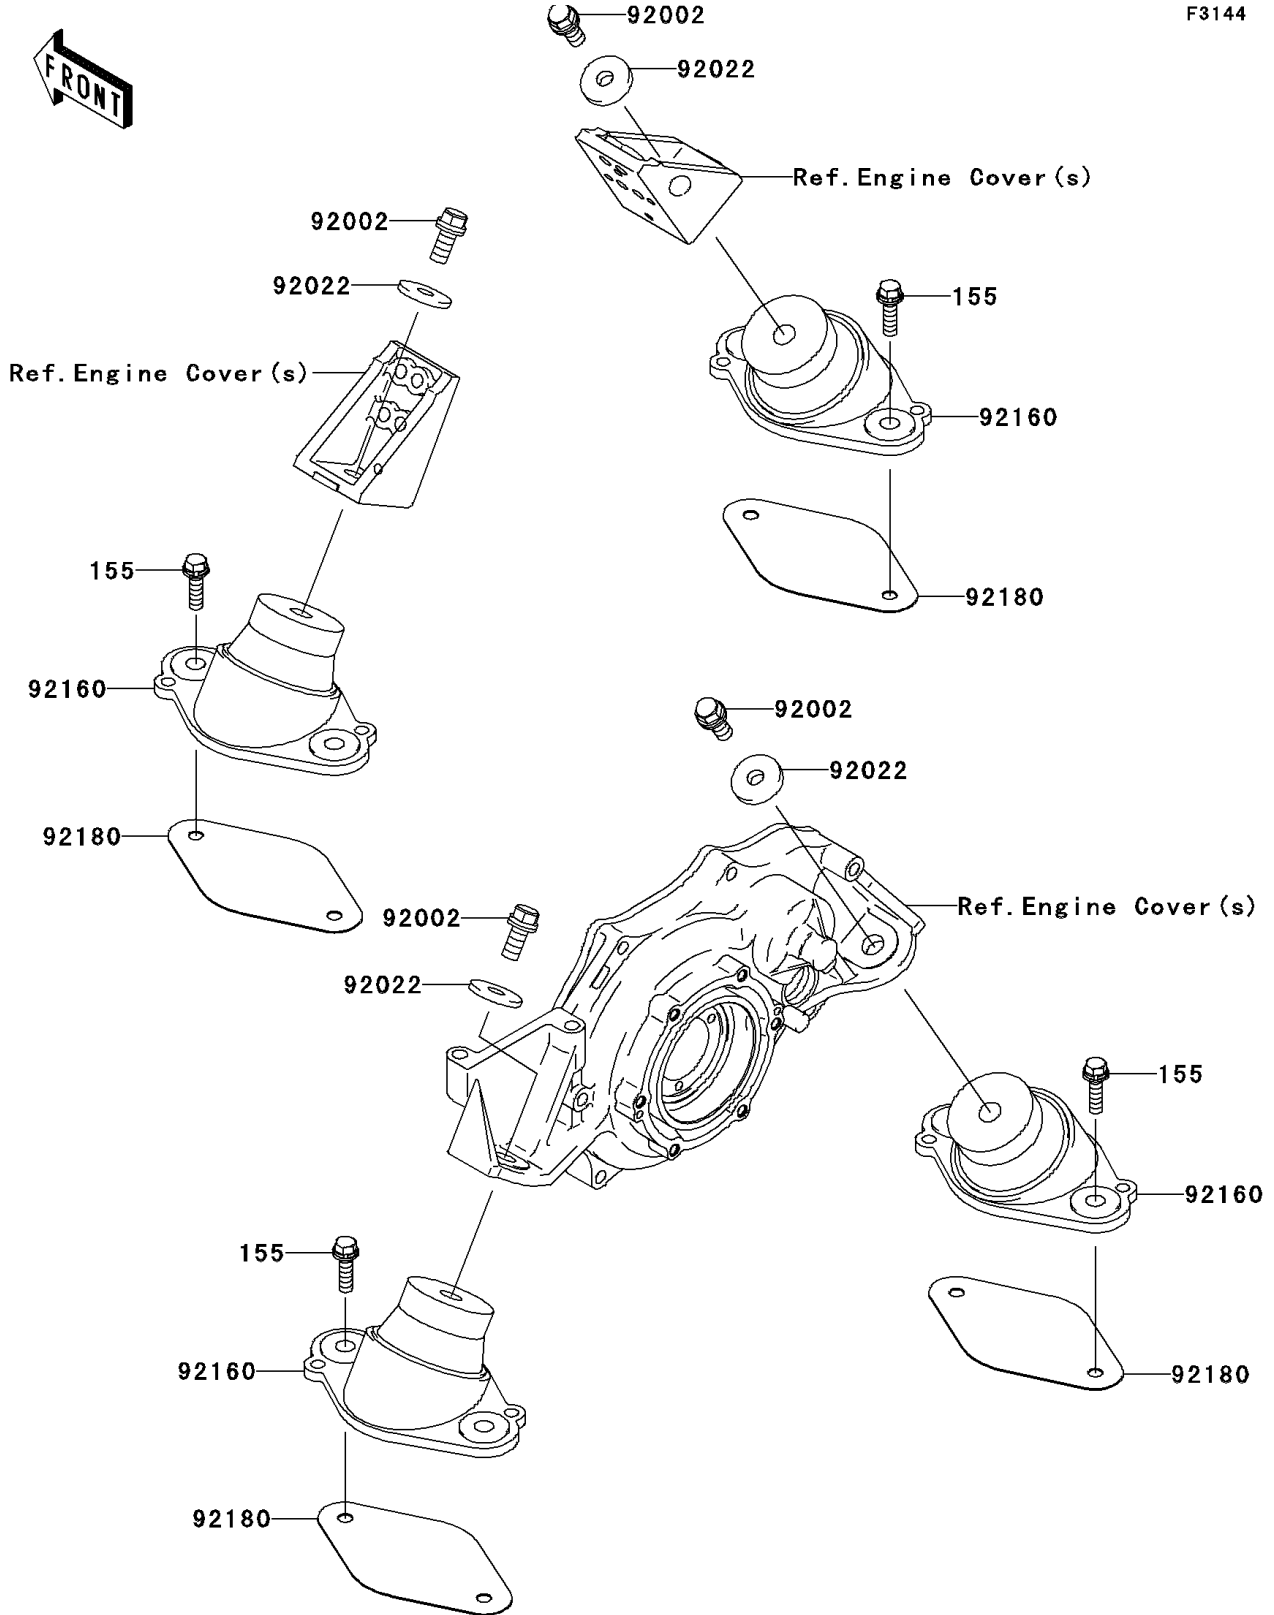

2007 STX-12F PARTS DIAGRAM

Engine Mount

F3144

2007 STX-12F PARTS LIST

Engine Mount

ITEM NAME	PART NUMBER	QUANTITY
BOLT,10X25 (Ref # 92002)	92002-3770	4
WASHER,32X10.5X4 (Ref # 92022)	92022-3023	4
DAMPER,ENGINE MOUNT (Ref # 92160)	92160-3838	4
SHIM,T=1.0 (Ref # 92180)	92180-3716	AR
BOLT-WSP-SMALL,8X30 (Ref # 155)	155R0830	8