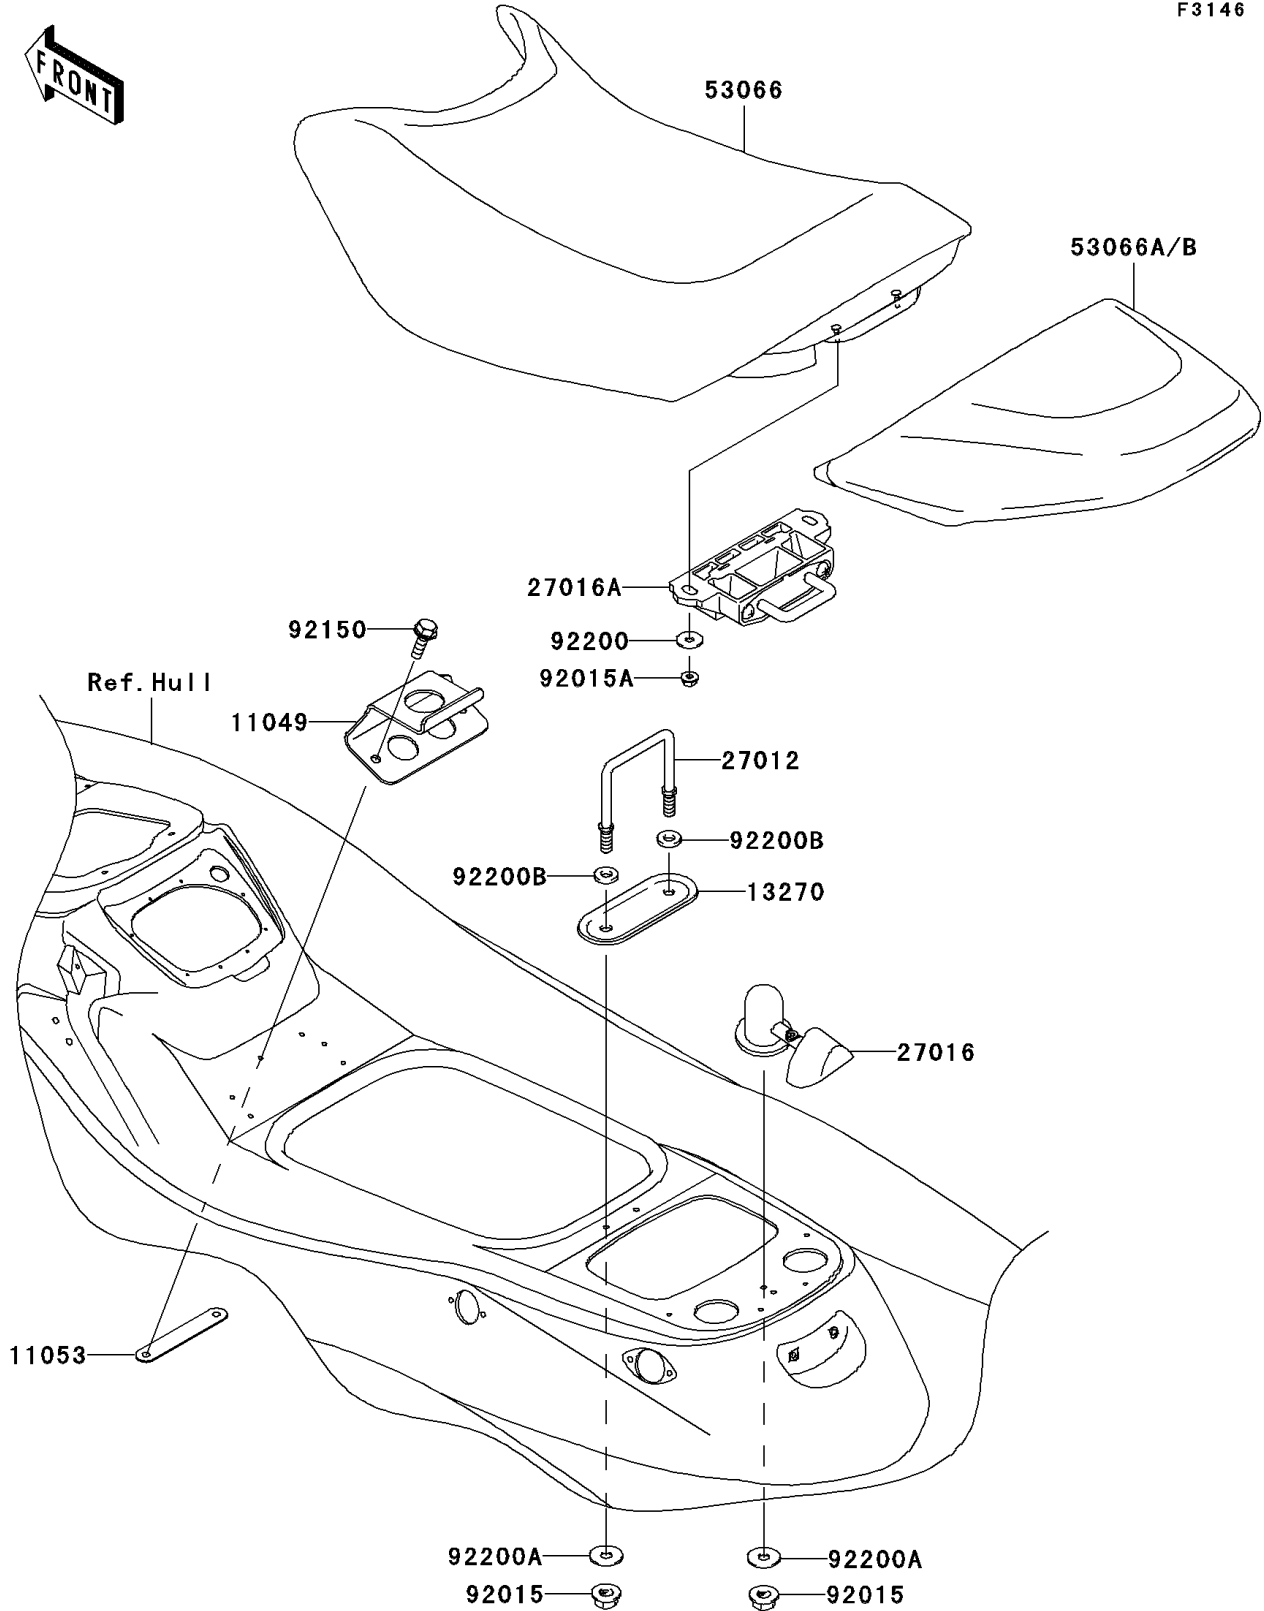

2006 STX-12F PARTS DIAGRAM

Seat

F3146

2006 STX-12F PARTS LIST

Seat

| ITEM NAME | PART NUMBER | QUANTITY |
|---|----------------|----------|
| BRACKET,SEAT (Ref # 11049) | 11049-3735 | 1 |
| BRACKET (Ref # 11053) | 11053-3785 | 1 |
| PLATE,FRONT SEAT HOOK,OUTER (Ref # 13270) | 13270-3910 | 1 |
| HOOK,FRONT SEAT LOCK (Ref # 27012) | 27012-3858 | 1 |
| LOCK-ASSY,SEAT,F.BLACK (Ref # 27016) | 27016-3744-6Z | 1 |
| LOCK-ASSY,FRONT SEAT (Ref # 27016A) | 27016-3747 | 1 |
| SEAT-ASSY,FR,BLACK (Ref # 53066) | 53066-3709-MA | 1 |
| SEAT-ASSY,RR,T.BLUE (Ref # 53066B) | 53066-3710-12F | 1 |
| NUT,FLANGED,8MM (Ref # 92015) | 92015-3709 | 3 |
| NUT,6MM (Ref # 92015A) | 92015-3767 | 2 |
| BOLT,6X18 (Ref # 92150) | 92150-3729 | 2 |
| WASHER,6.5X20X1.5 (Ref # 92200) | 92200-3715 | 2 |
| WASHER,8.5X25X1.5 (Ref # 92200A) | 92200-3717 | 3 |
| WASHER,8.5X18X3 (Ref # 92200B) | 92200-3761 | 2 |