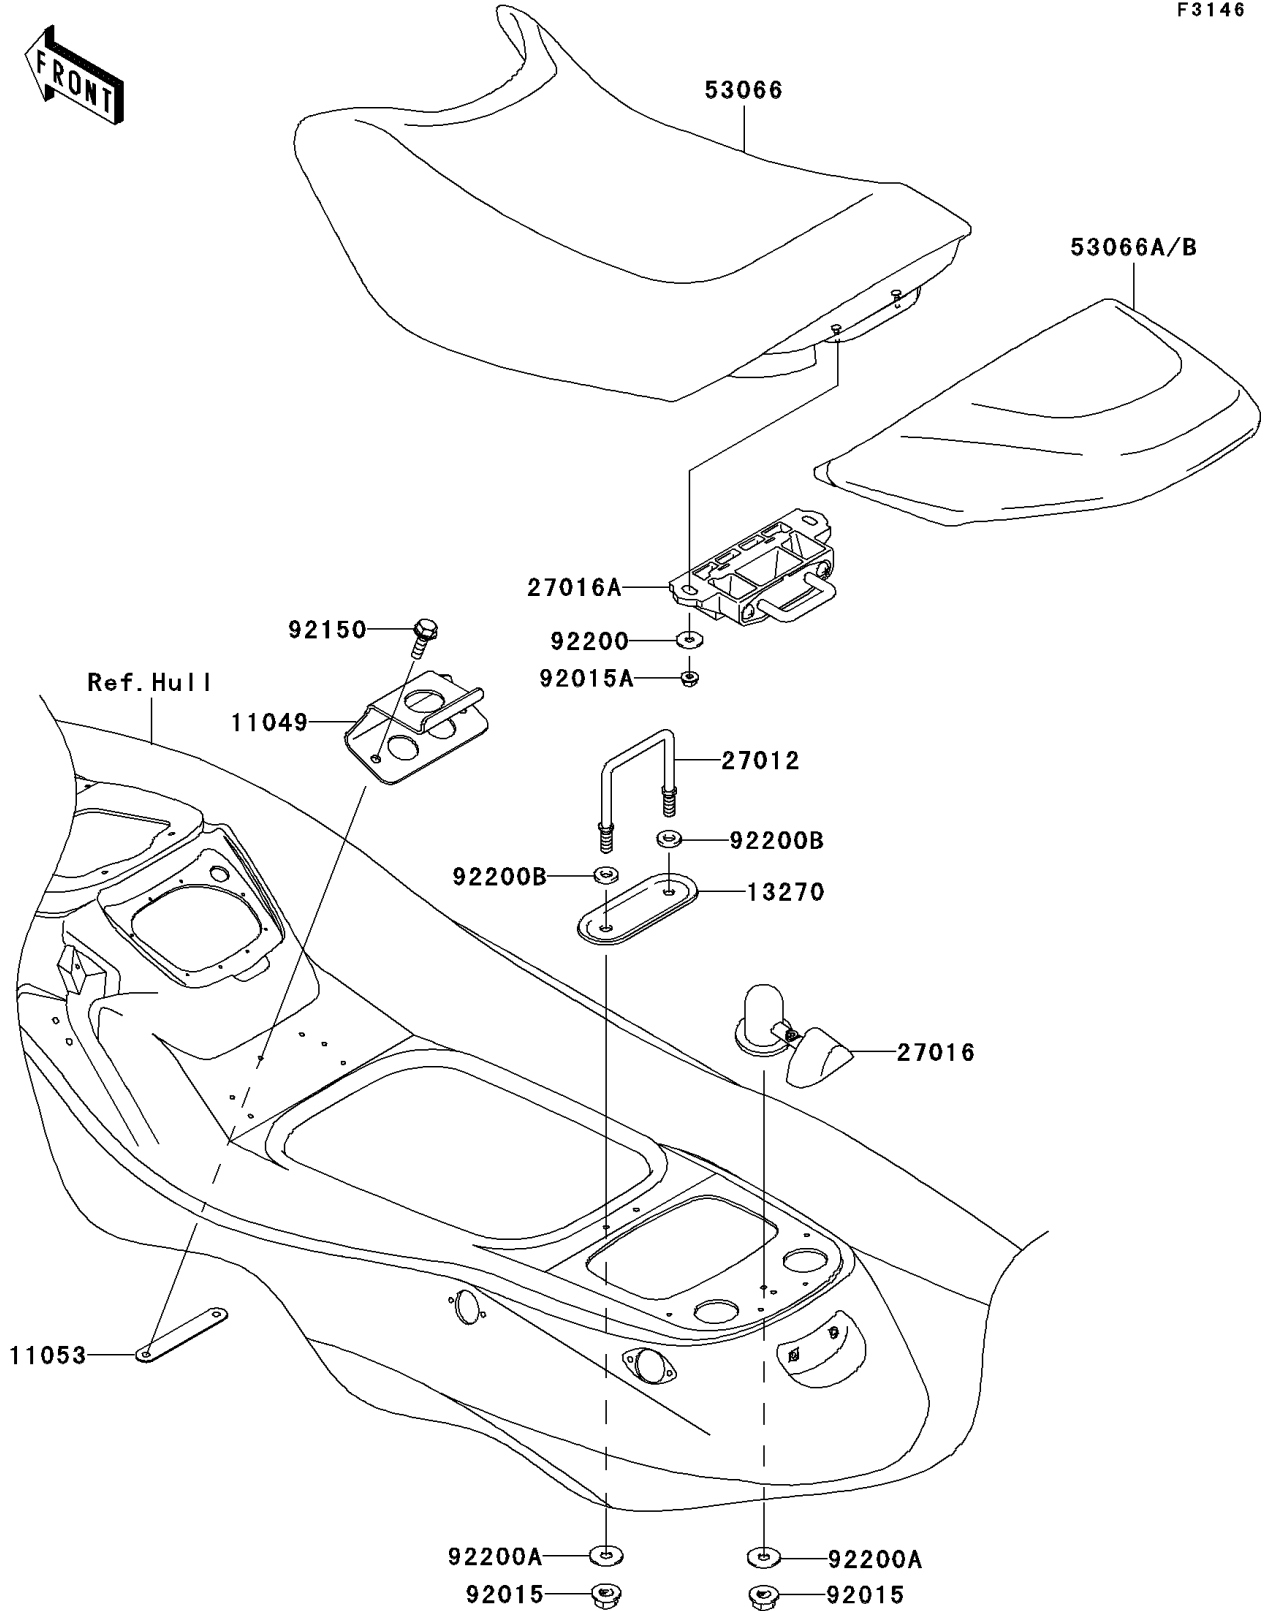

# 2007 STX-12F PARTS DIAGRAM

Seat

F3146

## 2007 STX-12F PARTS LIST

### Seat

ITEM NAME	PART NUMBER	QUANTITY
BRACKET,SEAT (Ref # 11049)	11049-3735	1
BRACKET (Ref # 11053)	11053-3785	1
PLATE,FRONT SEAT HOOK,OUTER (Ref # 13270)	13270-3910	1
HOOK,FRONT SEAT LOCK (Ref # 27012)	27012-3858	1
LOCK-ASSY,SEAT,F.BLACK (Ref # 27016)	27016-3744-6Z	1
LOCK-ASSY,FRONT SEAT (Ref # 27016A)	27016-3747	1
SEAT-ASSY,FR,BLACK (Ref # 53066)	53066-3709-MA	1
SEAT-ASSY,RR,RED (Ref # 53066A)	53066-3710-PV	1
NUT,FLANGED,8MM (Ref # 92015)	92015-3709	3
NUT,6MM (Ref # 92015A)	92015-3767	2
BOLT,6X18 (Ref # 92150)	92150-3729	2
WASHER,6.5X20X1.5 (Ref # 92200)	92200-3715	2
WASHER,8.5X25X1.5 (Ref # 92200A)	92200-3717	3
WASHER,8.5X18X3 (Ref # 92200B)	92200-3761	2