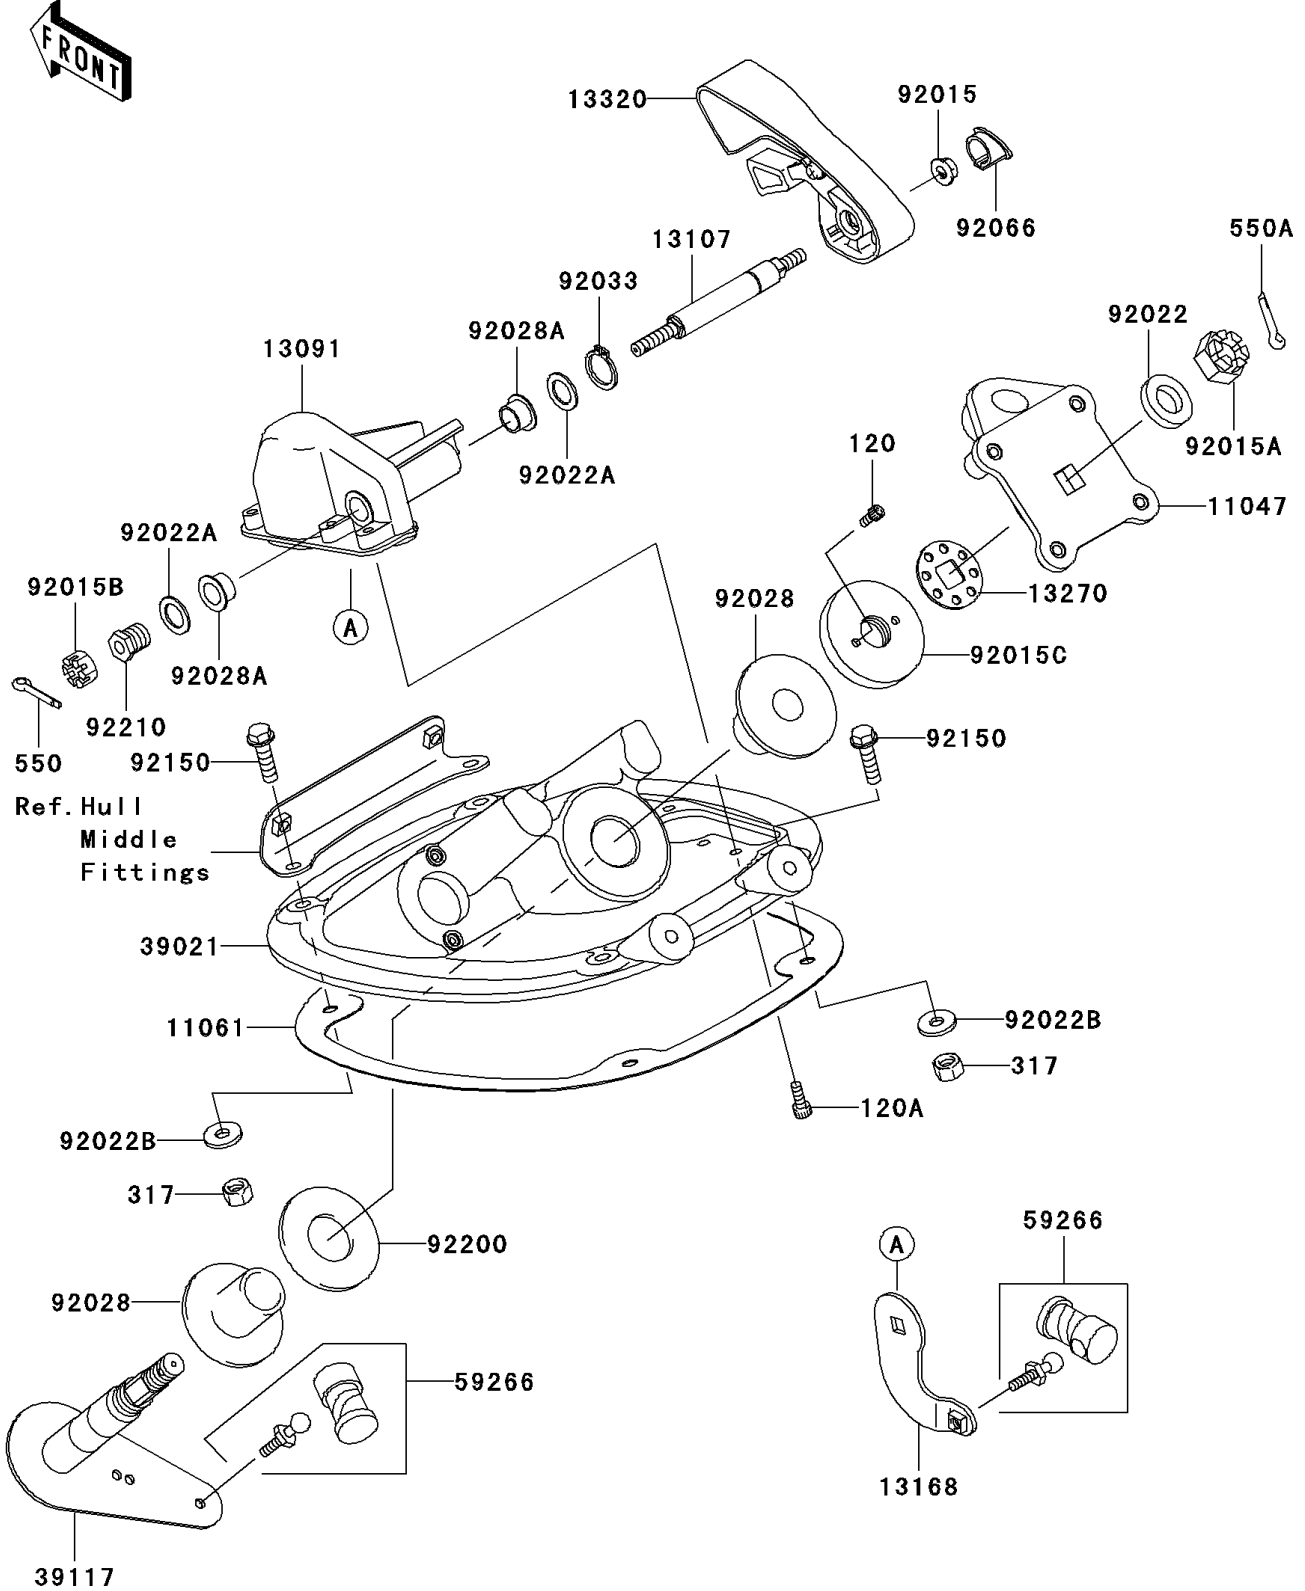

2007 STX-12F PARTS DIAGRAM

Handle Pole

F3171

2007 STX-12F PARTS LIST

Handle Pole

ITEM NAME	PART NUMBER	QUANTITY
BRACKET,HANDLE HOLDER (Ref # 11047)	11047-3759	1
GASKET,HANDLE POLE BRACKET (Ref # 11061)	11061-3735	1
HOLDER (Ref # 13091)	13091-3809	1
SHAFT (Ref # 13107)	13107-3751	1
LEVER,REVERSE (Ref # 13168)	13168-3750	1
PLATE,STEERING NUT (Ref # 13270)	13270-3808	1
LEVER-ASSY,REVERSE (Ref # 13320)	13320-3716	1
BRACKET-HANDLE POLE (Ref # 39021)	39021-3714	1
SHAFT-STRG (Ref # 39117)	39117-3713	1
JOINT-BALL (Ref # 59266)	59266-3707	2
NUT,FLANGED,8MM (Ref # 92015)	92015-3709	1
NUT,CASTLE,14MM (Ref # 92015A)	92015-3805	1
NUT,CASTLE,8MM (Ref # 92015B)	92015-3813	1
NUT,STEERING,20MM (Ref # 92015C)	92015-3854	1
WASHER,15X34X2.0 (Ref # 92022)	92022-3738	1
WASHER,15.5X24X1.5 (Ref # 92022A)	92022-3739	2
WASHER,8.4X23X2.5 (Ref # 92022B)	92022-3744	4
BUSHING,STEERING (Ref # 92028)	92028-3748	2
BUSHING (Ref # 92028A)	92028-3755	2
RING-SNAP,15MM (Ref # 92033)	92033-3710	1
PLUG,REVERSE LEVER (Ref # 92066)	92066-3761	1
BOLT,FLANGED,8X30 (Ref # 92150)	92150-3803	4
WASHER,32.5X70X2 (Ref # 92200)	92200-3718	1
NUT,8MM (Ref # 92210)	92210-3703	1
BOLT-SOCKET,5X10 (Ref # 120)	120R0510	2
BOLT-SOCKET,6X16 (Ref # 120A)	120R0616	4
NUT-HEX-SMALL (Ref # 317)	317R0800	4
PIN-COTTER (Ref # 550)	550S2020	1
PIN-COTTER,3X35 (Ref # 550A)	550S3035	1