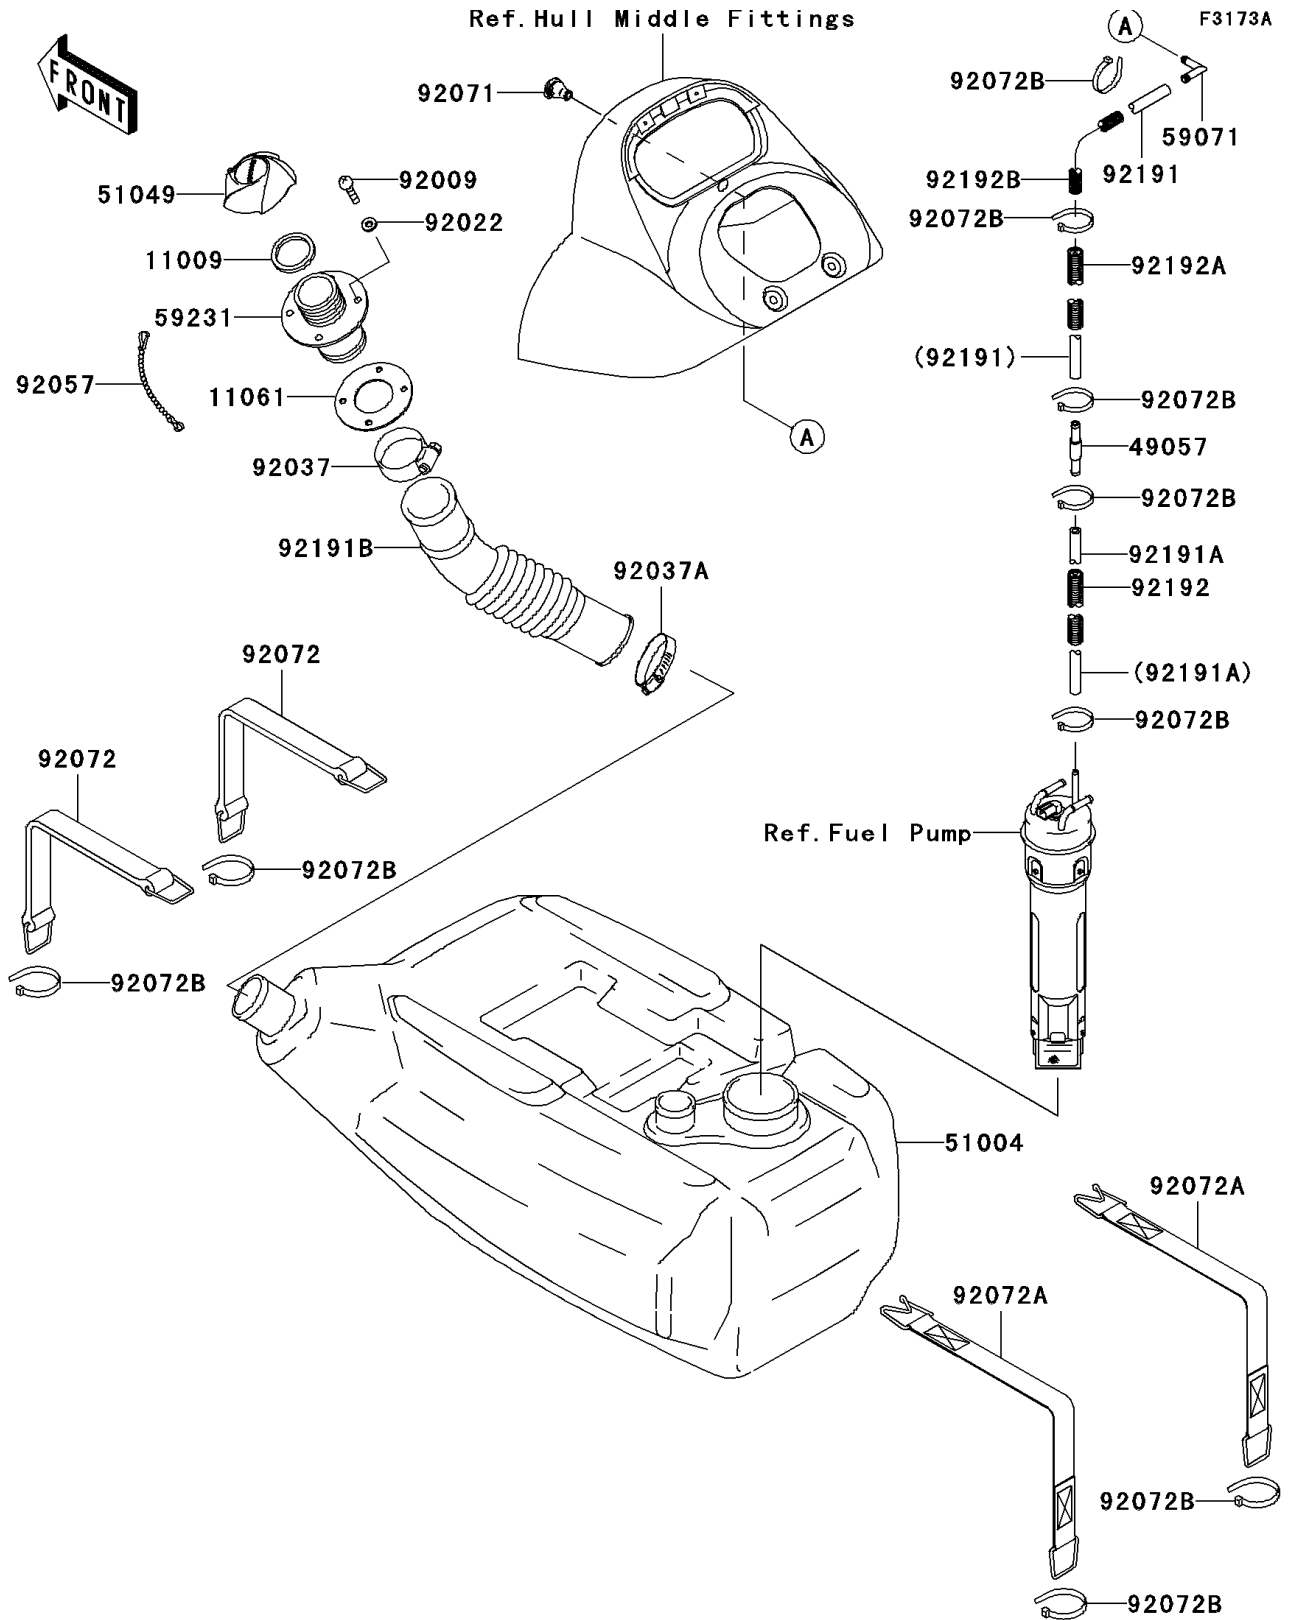

2007 STX-12F PARTS DIAGRAM

Fuel Tank(D7F)

2007 STX-12F PARTS LIST

Fuel Tank(D7F)

ITEM NAME	PART NUMBER	QUANTITY
GASKET,TANK CAP (Ref # 11009)	11009-3020	1
GASKET (Ref # 11061)	11061-3701	1
VALVE-RELIEF (Ref # 49057)	49057-3707	1
TANK-FUEL (Ref # 51004)	51004-3739	1
CAP-TANK,FUEL (Ref # 51049)	51049-3725	1
JOINT (Ref # 59071)	59071-3736	1
FILLER,FUEL TANK (Ref # 59231)	59231-3716	1
SCREW,TAPPING,4X16 (Ref # 92009)	92009-3849	4
WASHER (Ref # 92022)	92022-563	4
CLAMP (Ref # 92037)	92037-3009	1
CLAMP (Ref # 92037A)	92037-3738	1
CHAIN,COVER,L=100 (Ref # 92057)	92057-3704	1
GROMMET (Ref # 92071)	92071-3815	1
BAND (Ref # 92072)	92072-3845	2
BAND (Ref # 92072A)	92072-3850	2
BAND,L=99 (Ref # 92072B)	92072-3871	9
TUBE,5.8X10.8X1000 (Ref # 92191)	92191-3736	1
TUBE,5.8X10.8X100 (Ref # 92191A)	92191-3828	1
TUBE,FUEL TANK - FILLER (Ref # 92191B)	92191-3903	1
TUBE,CORRUGATED,L=120 (Ref # 92192)	92192-3749	1
TUBE,CORRUGATED,L=700 (Ref # 92192A)	92192-3750	1
TUBE,CORRUGATED,L=270 (Ref # 92192B)	92192-3791	1