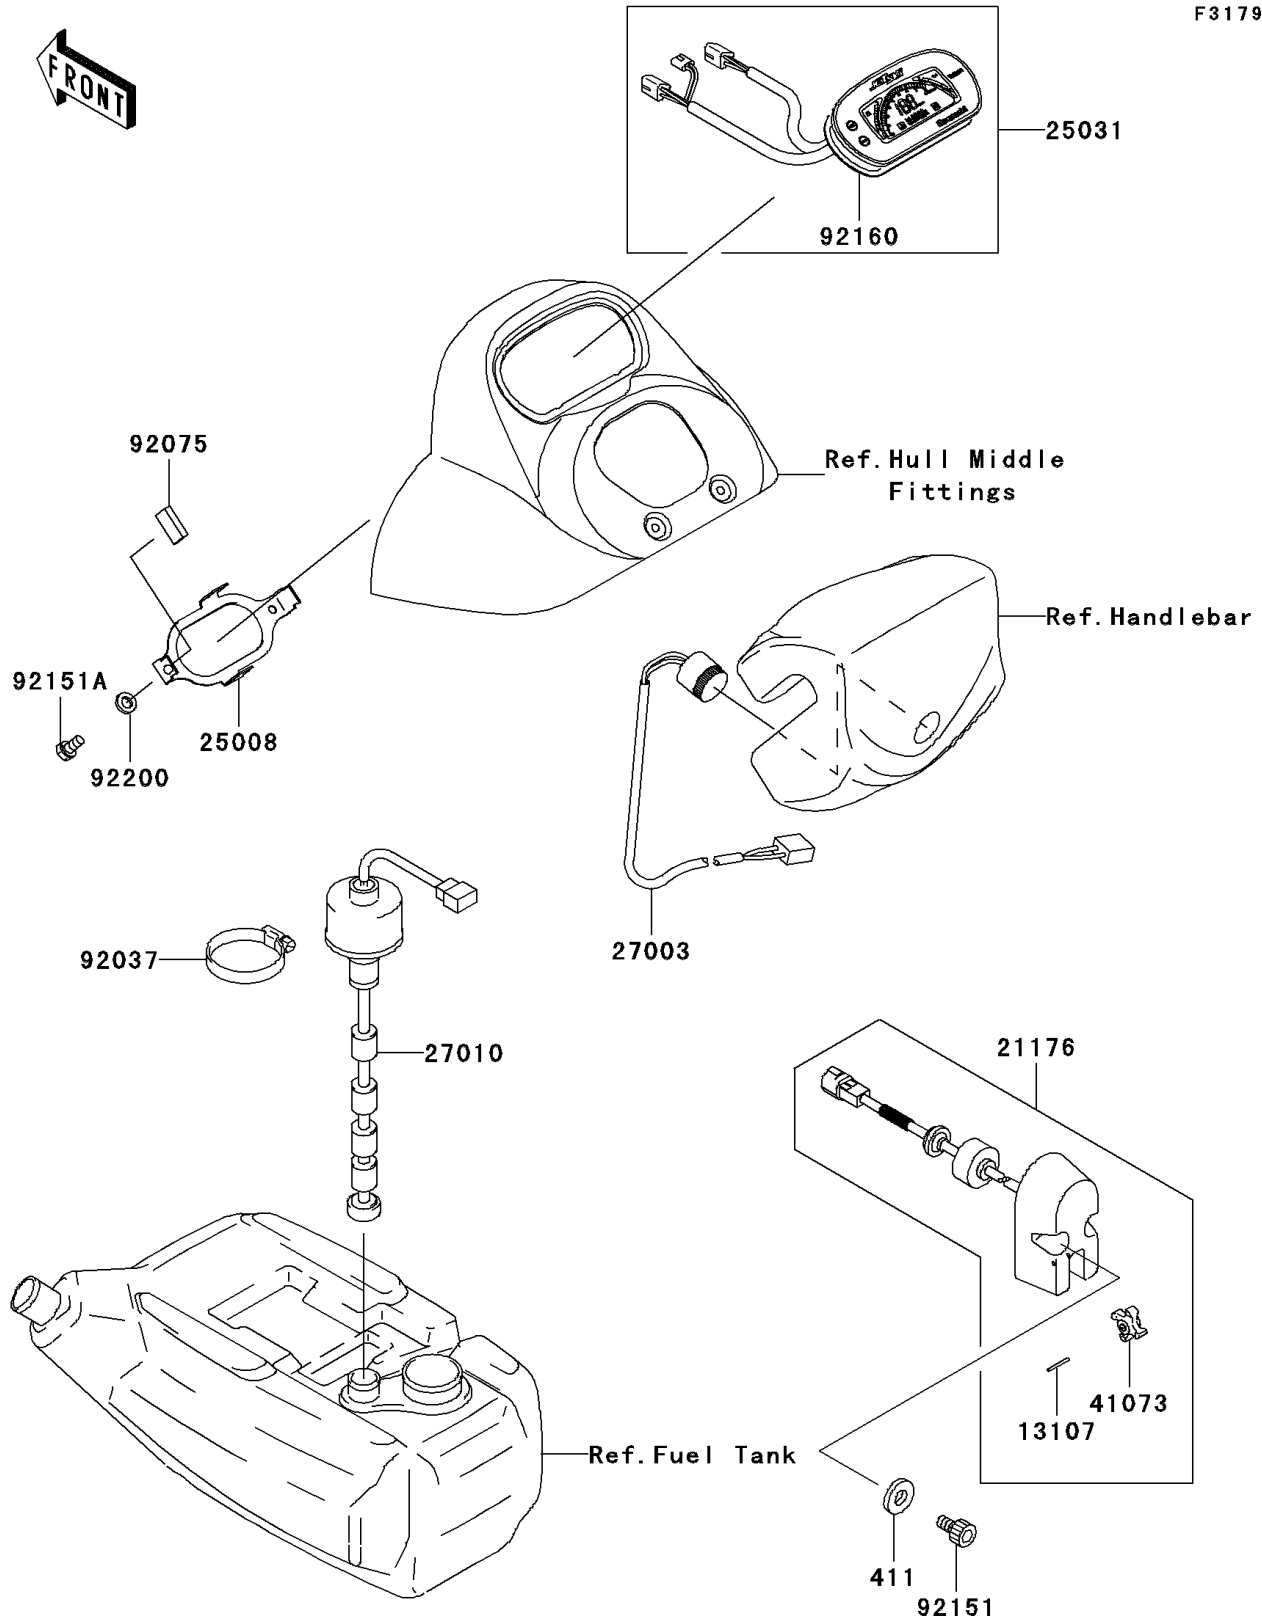

2006 STX-12F PARTS DIAGRAM

Meters

F3179

2006 STX-12F PARTS LIST

Meters

ITEM NAME	PART NUMBER	QUANTITY
SHAFT (Ref # 13107)	13107-3754	1
SENSOR,SPEEDOMETER,F.BLACK (Ref # 21176)	21176-3760-6Z	1
BRACKET-METER (Ref # 25008)	25008-3709	1
METER-ASSY,MILE&KM (Ref # 25031)	25031-3754	1
HORN (Ref # 27003)	27003-3706	1
SWITCH,FUEL LEVEL (Ref # 27010)	27010-3770	1
WHEEL-ASSY,PADDLE (Ref # 41073)	41073-3701	1
CLAMP (Ref # 92037)	92037-3009	1
DAMPER (Ref # 92075)	92075-1446	4
BOLT,6X10 (Ref # 92151)	92151-3704	2
BOLT,5X10 (Ref # 92151A)	92151-3707	2
DAMPER,METER (Ref # 92160)	92160-3881	1
WASHER,5.9X16X1.5 (Ref # 92200)	92200-3714	2
WASHER-PLAIN,6MM (Ref # 411)	411S0600	2