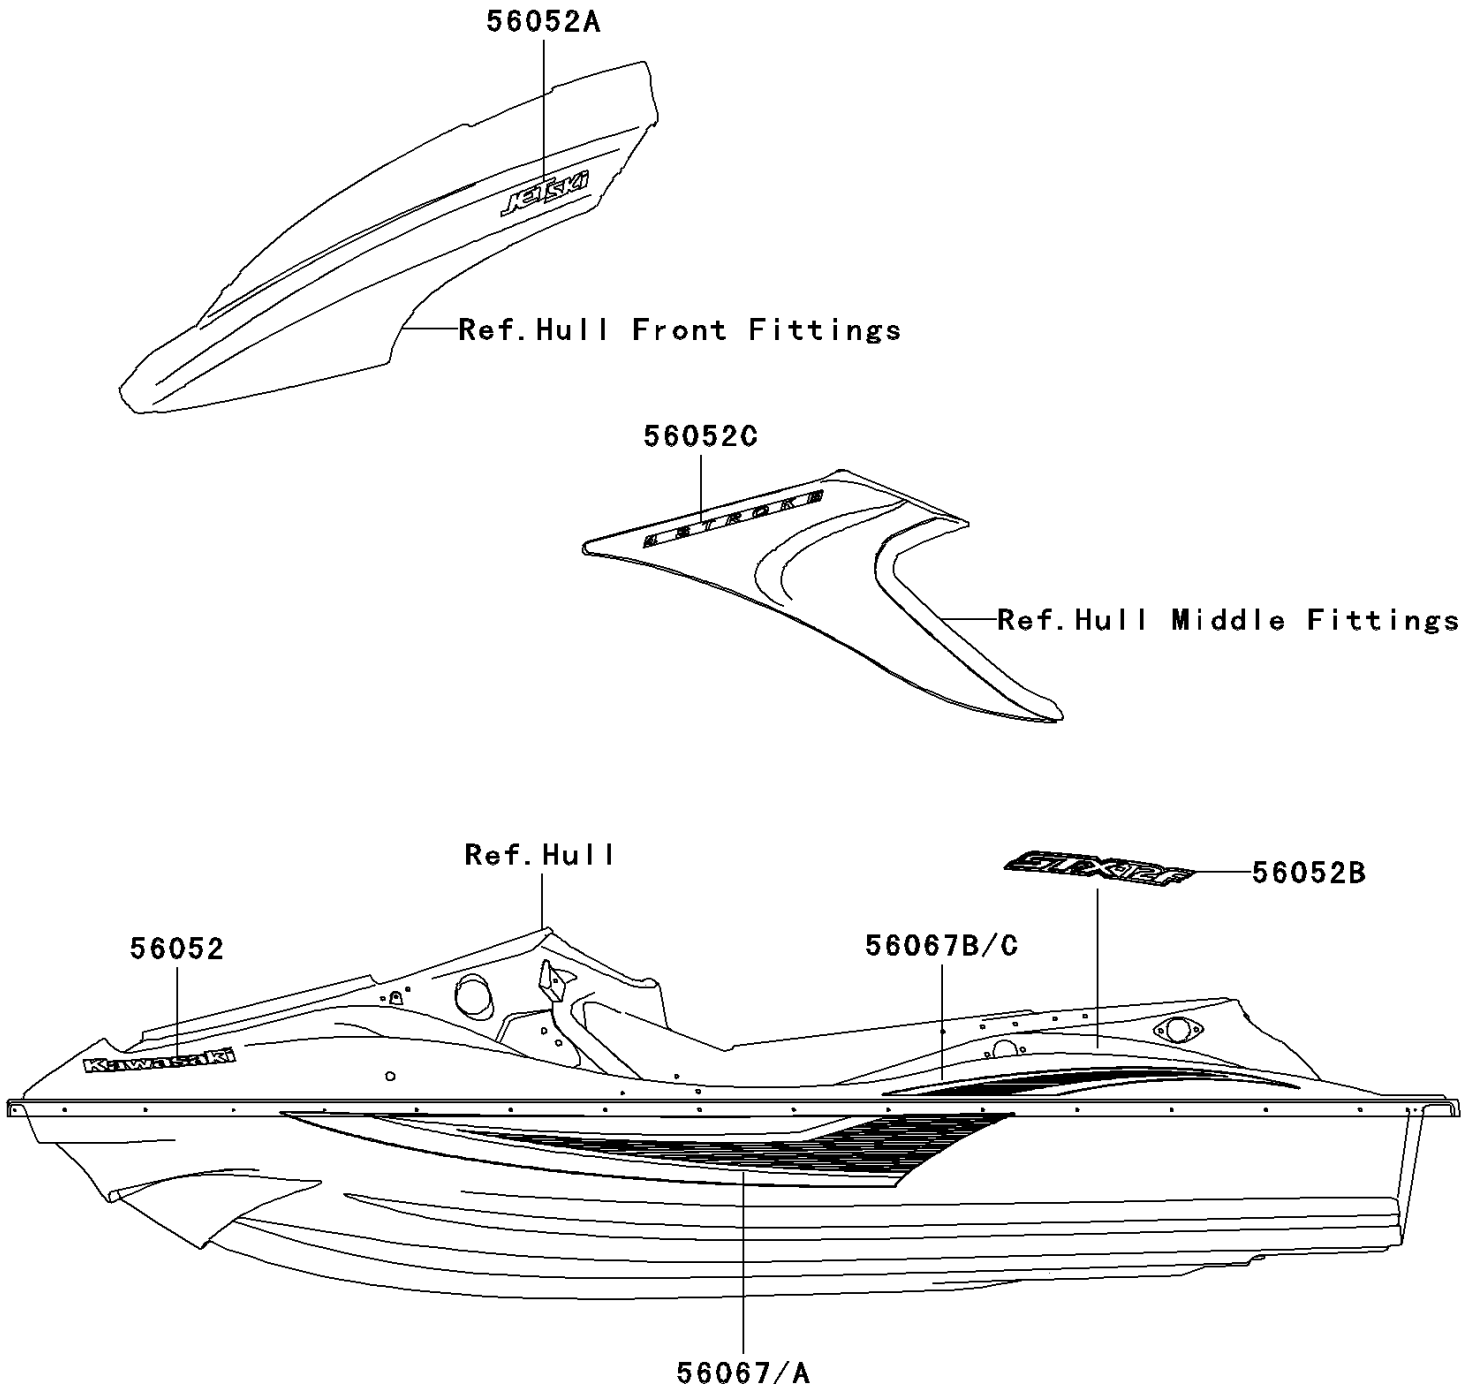

# 2006 STX-12F PARTS DIAGRAM

Decals(White)(D6F)

F3880

## 2006 STX-12F PARTS LIST

Decals(White)(D6F)

ITEM NAME	PART NUMBER	QUANTITY
MARK,DECK,KAWASAKI (Ref # 56052)	56052-3802	2
MARK,HANDLE COVER,JET SKI (Ref # 56052A)	56052-3816	2
MARK,DECK,STX-12F (Ref # 56052B)	56052-3843	2
MARK,SIDE COVER,4 STROKE (Ref # 56052C)	56052-3846	2
PATTERN,HULL,LH (Ref # 56067)	56067-3727	1
PATTERN,HULL,RH (Ref # 56067A)	56067-3728	1
PATTERN,DECK,LH (Ref # 56067B)	56067-3729	1
PATTERN,DECK,RH (Ref # 56067C)	56067-3730	1