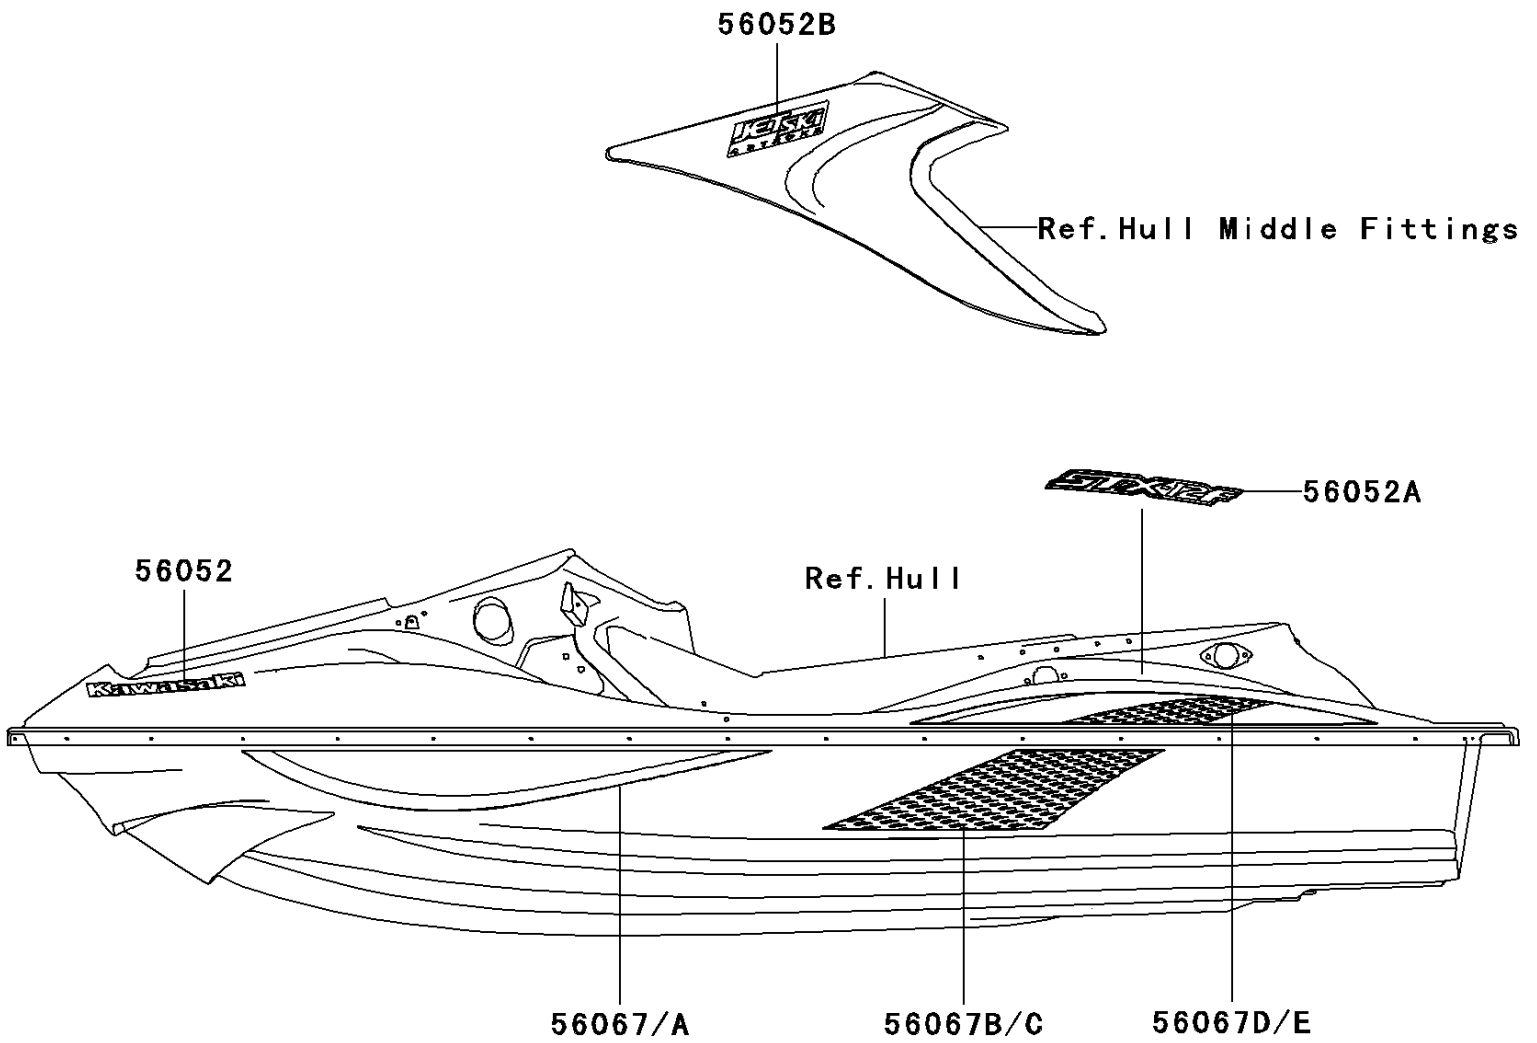

2007 STX-12F PARTS DIAGRAM

Decals(Blue)(D7F)(US)

F3880A

2007 STX-12F PARTS LIST

Decals(Blue)(D7F)(US)

ITEM NAME	PART NUMBER	QUANTITY
-----------	-------------	----------