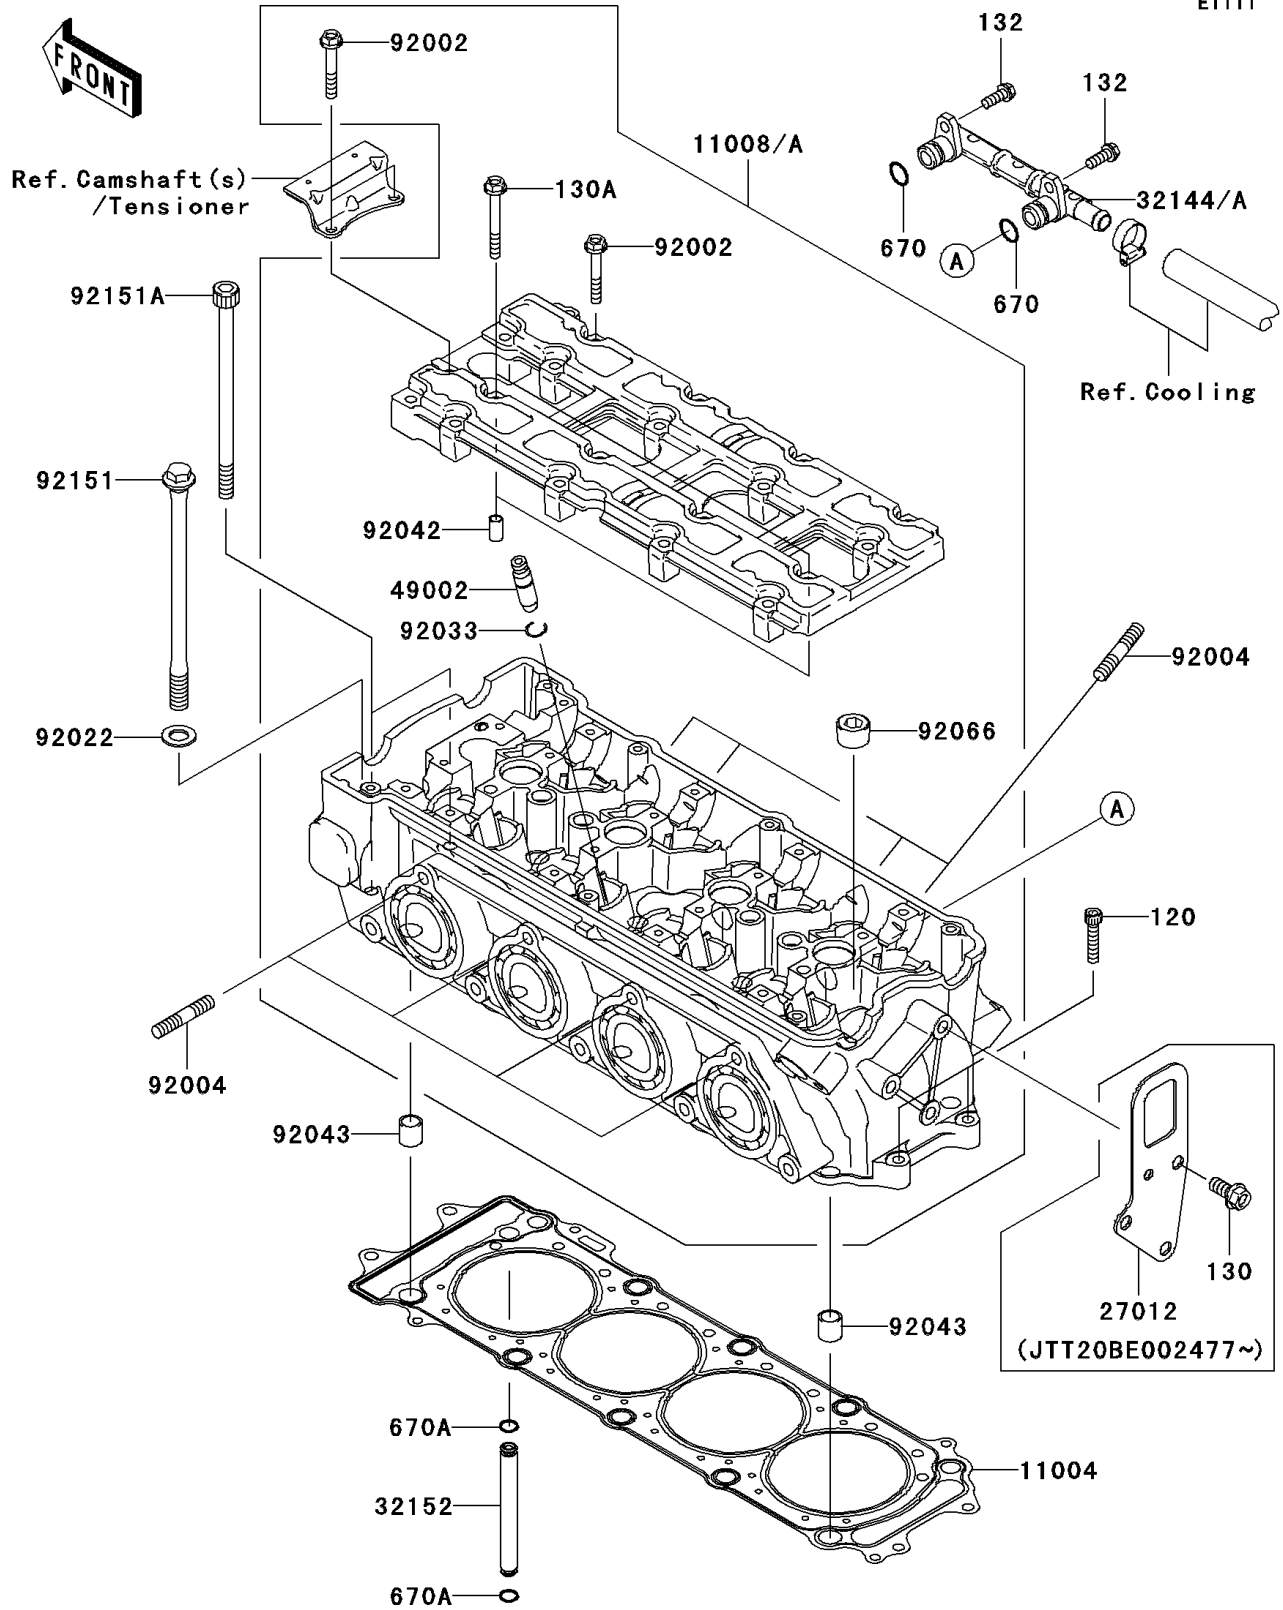

# 2003 STX-12F PARTS DIAGRAM

Cylinder Head

## 2003 STX-12F PARTS LIST

### Cylinder Head

ITEM NAME	PART NUMBER	QUANTITY
GASKET-HEAD (Ref # 11004)	11004-3721	1
HEAD-COMP-CYLINDER (Ref # 11008)	11008-3703	1
HOOK,ENGINE,RR (Ref # 27012)	27012-3856	1
PIPE-ASSY (Ref # 32144)	32144-3702	1
PIPE,OIL (Ref # 32152)	32152-1544	1
GUIDE-VALVE (Ref # 49002)	49002-1140	AR
BOLT,6X40 (Ref # 92002)	92002-1756	18
STUD,8X30 (Ref # 92004)	92004-3743	8
WASHER,11.5X20.5X1.6 (Ref # 92022)	92022-1720	10
RING-SNAP (Ref # 92033)	92033-1247	16
PIN,DOWEL,6.3X8X14 (Ref # 92042)	92042-007	2
PIN,14X14 (Ref # 92043)	92043-1593	2
PLUG,PT1/2X12.5 (Ref # 92066)	92066-0002	5
BOLT,11X168 (Ref # 92151)	92151-1513	10
BOLT,SOCKET,7X120 (Ref # 92151A)	92151-1804	2
BOLT-SOCKET (Ref # 120)	120Z0630	2
BOLT-FLANGED (Ref # 130)	130Y0818	3
BOLT-FLANGED (Ref # 130A)	130Z0650	2
BOLT-FLANGED-SMALL (Ref # 132)	132Y0616	2
O RING,12MM (Ref # 670)	670B2012	2
O RING,7MM (Ref # 670A)	670D1507	2