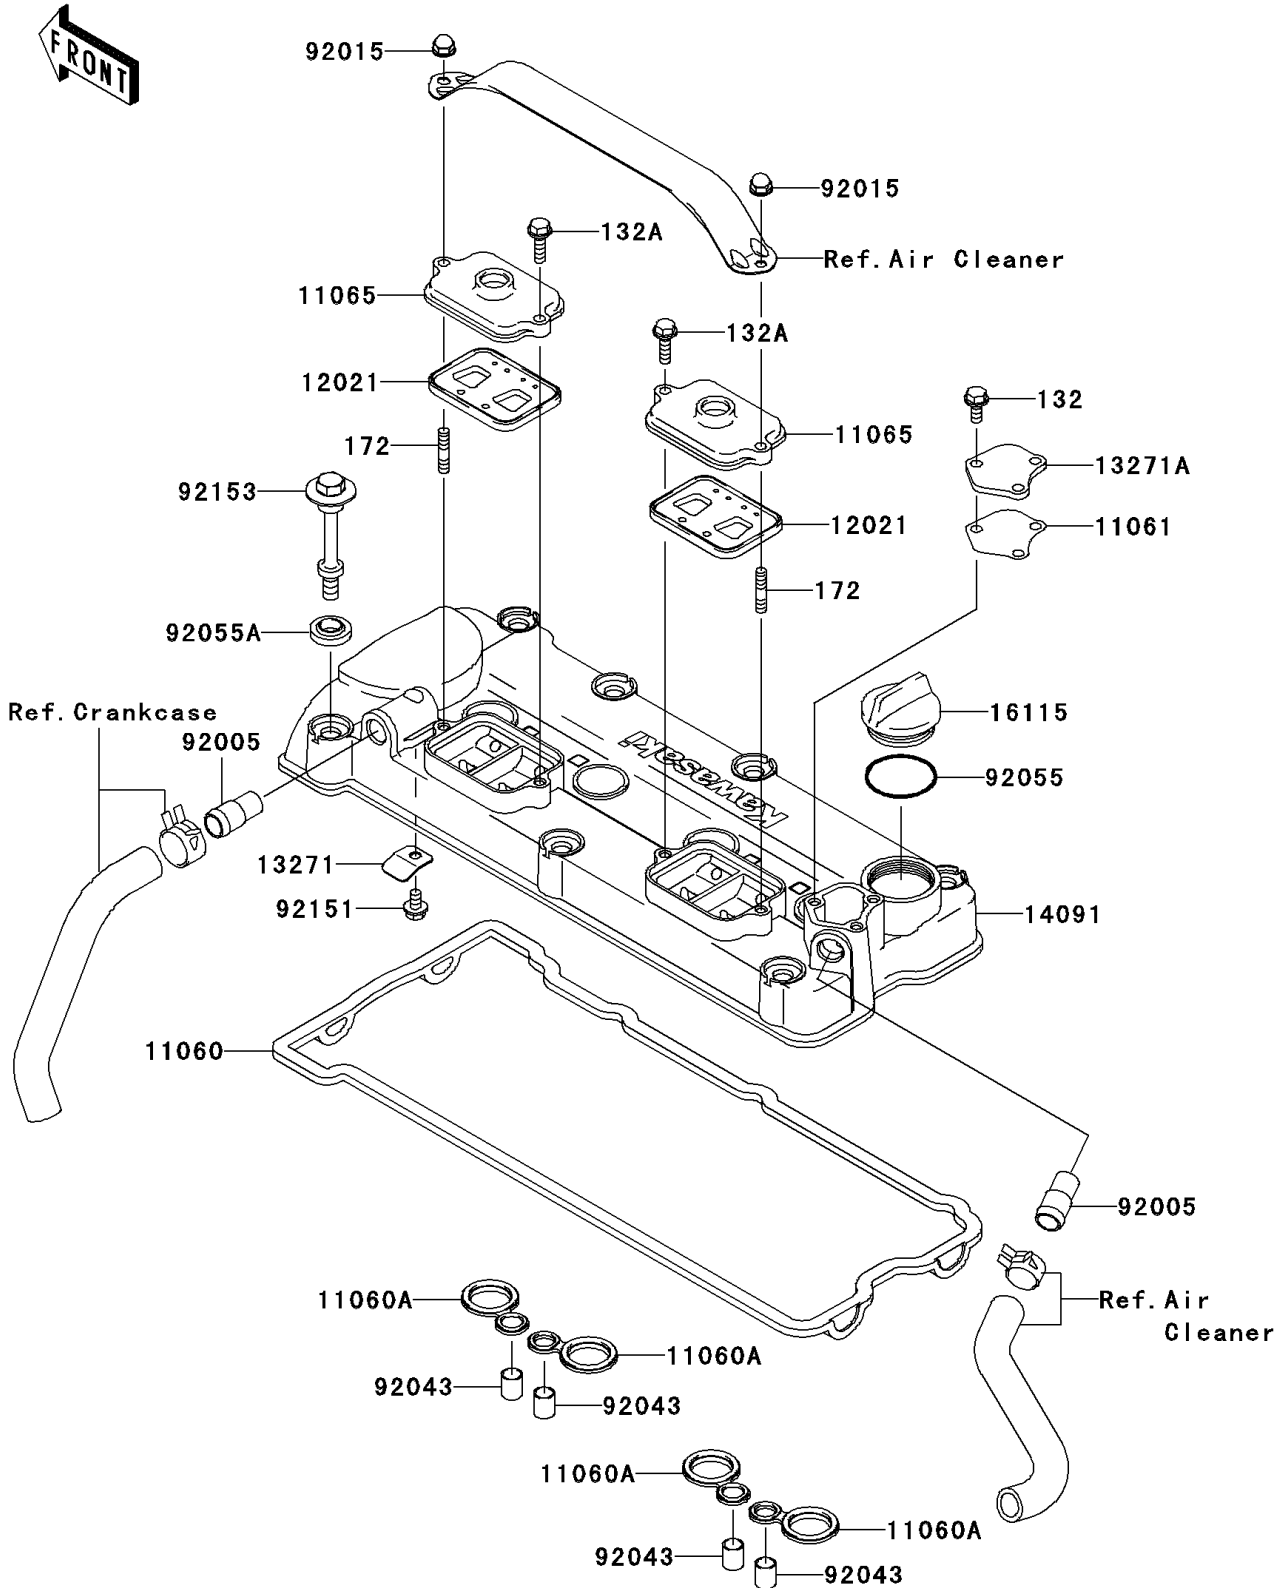

2003 STX-12F PARTS DIAGRAM

Cylinder Head Cover(JT1200-B1)

E1112

2003 STX-12F PARTS LIST

Cylinder Head Cover(JT1200-B1)

ITEM NAME	PART NUMBER	QUANTITY
GASKET,HEAD COVER (Ref # 11060)	11060-1905	1
GASKET,SPARKPLUG HOLE (Ref # 11060A)	11060-1906	4
GASKET,PLATE (Ref # 11061)	11061-3728	1
CAP,ASV (Ref # 11065)	11065-3721	2
VALVE-ASSY-REED (Ref # 12021)	12021-1119	2
PLATE (Ref # 13271)	13271-3851	1
PLATE (Ref # 13271A)	13271-3878	1
COVER,HEAD (Ref # 14091)	14091-3743	1
CAP-OIL FILLER (Ref # 16115)	16115-1064	1
FITTING (Ref # 92005)	92005-3741	2
NUT,CAP,6MM (Ref # 92015)	92015-1385	2
PIN,10.1X12X14 (Ref # 92043)	92043-4009	4
RING-O,38MM (Ref # 92055)	92055-1295	1
RING-O,HEAD COVER BOLT (Ref # 92055A)	92055-1352	7
BOLT,6X10 (Ref # 92151)	92151-1822	1
BOLT,HEAD COVER (Ref # 92153)	92153-3706	7
BOLT-FLANGED-SMALL (Ref # 132)	132Y0614	3
BOLT-FLANGED-SMALL (Ref # 132A)	132Y0620	2
BOLT-STUD (Ref # 172)	172R0618	2