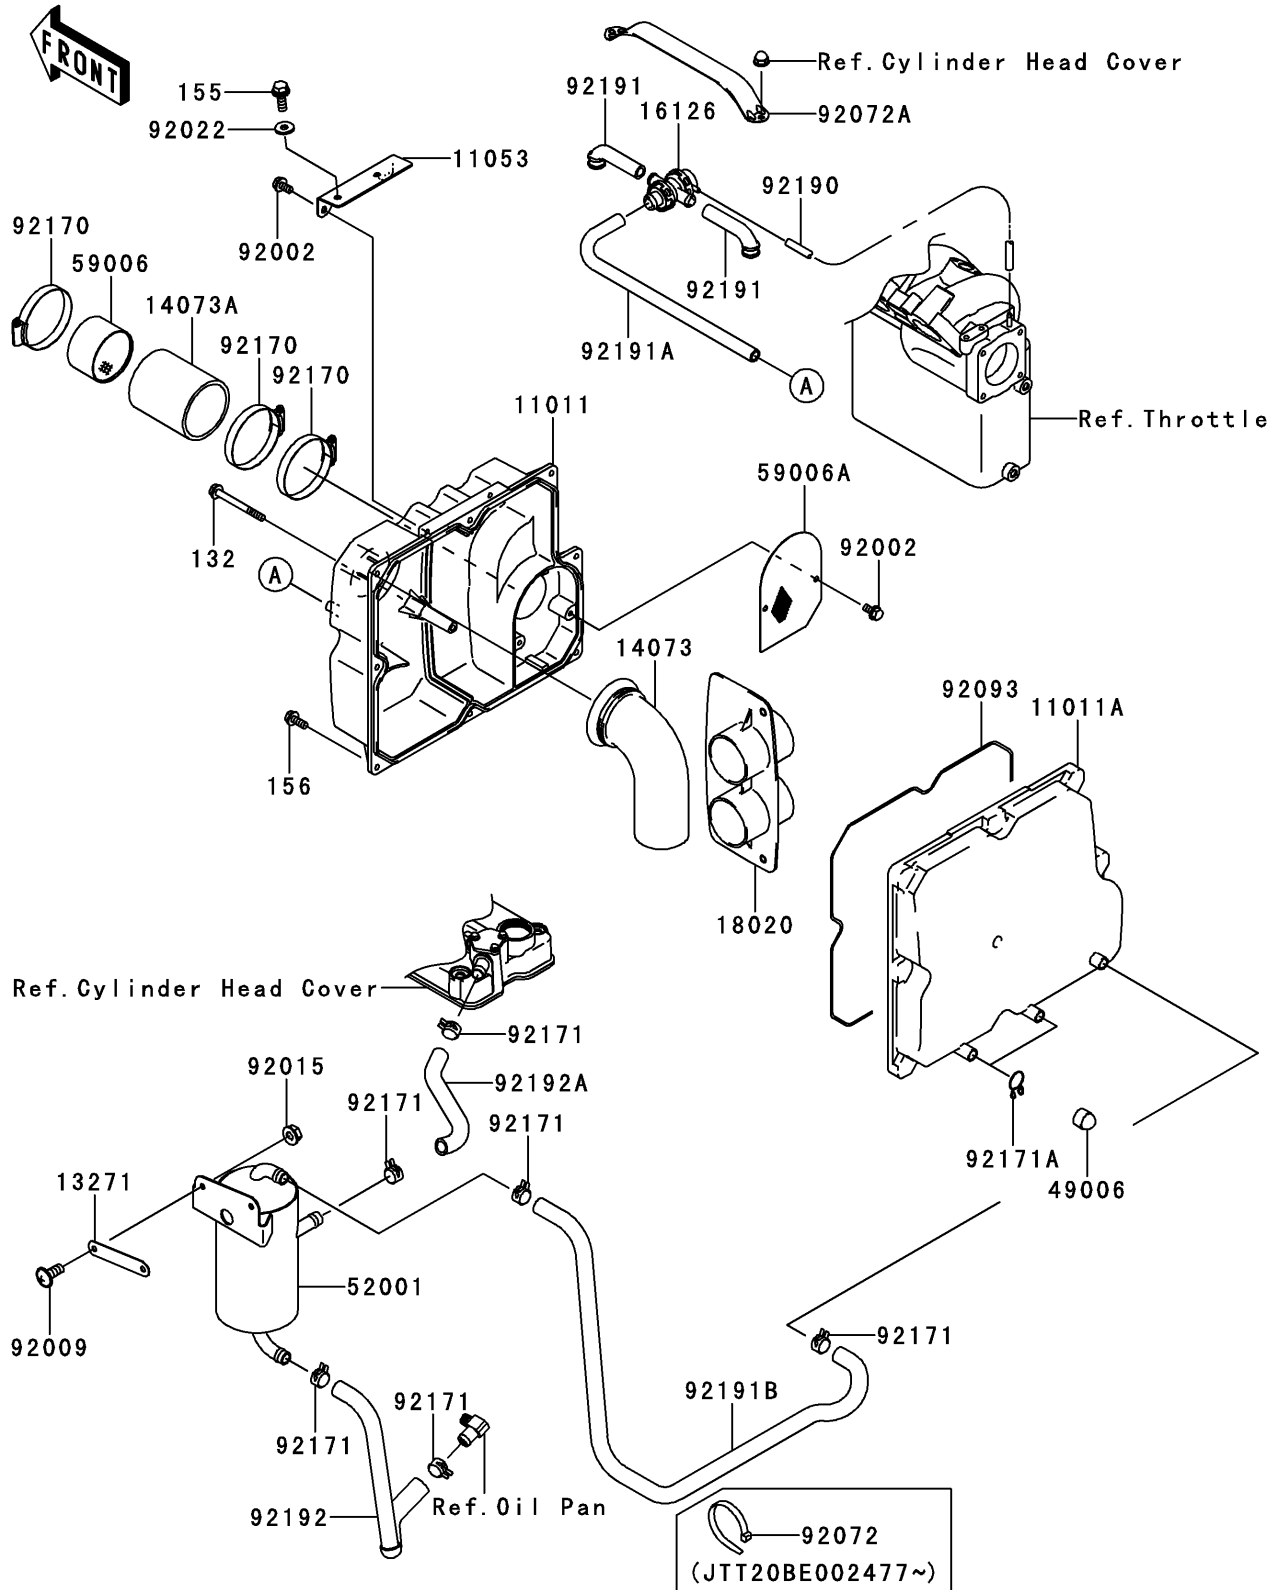

2003 STX-12F PARTS DIAGRAM

Intake Silencer(JT1200-B1)

E1130

2003 STX-12F PARTS LIST

Intake Silencer(JT1200-B1)

ITEM NAME	PART NUMBER	QUANTITY
CASE-AIR FILTER,FR (Ref # 11011)	11011-3703	1
CASE-AIR FILTER,RR (Ref # 11011A)	11011-3704	1
BRACKET (Ref # 11053)	11053-3725	1
PLATE (Ref # 13271)	13271-3880	1
DUCT,AIR FILTER-ASV (Ref # 14073)	14073-3794	1
DUCT,AIR FILTER-THOROTTLE (Ref # 14073A)	14073-3795	1
VALVE,AIR SWITCH (Ref # 16126)	16126-1433	1
BAFFLE (Ref # 18020)	18020-3703	1
BOOT,DRAIN (Ref # 49006)	49006-3718	2
TANK-OIL, SEPARATOR (Ref # 52001)	52001-3736	1
ARRESTER-FLAME (Ref # 59006)	59006-0019	1
ARRESTER-FLAME (Ref # 59006A)	59006-3719	1
BOLT,6X12 (Ref # 92002)	92002-3763	4
SCREW,M6X20 (Ref # 92009)	92009-3870	2
NUT,6MM (Ref # 92015)	92015-3767	2
WASHER,8.2X18X1.5 (Ref # 92022)	92022-3743	2
BAND,L=203.2 (Ref # 92072)	92072-3867	1
BAND (Ref # 92072A)	92072-3869	1
SEAL (Ref # 92093)	92093-3766	1
CLAMP (Ref # 92170)	92170-3764	3
CLAMP,TUBE (Ref # 92171)	92171-3710	6
CLAMP,BOOT (Ref # 92171A)	92171-3711	2
TUBE,4X9X450 (Ref # 92190)	92190-1062	1
TUBE (Ref # 92191)	92191-3959	2
TUBE,ASV-AIR CASE (Ref # 92191A)	92191-3960	1
TUBE,SEPARATOR-AIR CLEANER (Ref # 92191B)	92191-3998	1
TUBE,SEPARTOR-OILPLAN (Ref # 92192)	92192-3701	1
TUBE,HEAD-SEPARATOR (Ref # 92192A)	92192-3719	1
BOLT-FLANGED-SMALL (Ref # 132)	132Y0660	1

2003 STX-12F PARTS LIST

Intake Silencer(JT1200-B1)

ITEM NAME	PART NUMBER	QUANTITY
BOLT-WSP-SMALL,8X20 (Ref # 155)	155R0820	2
BOLT-WP,6X16 (Ref # 156)	156R0616	8