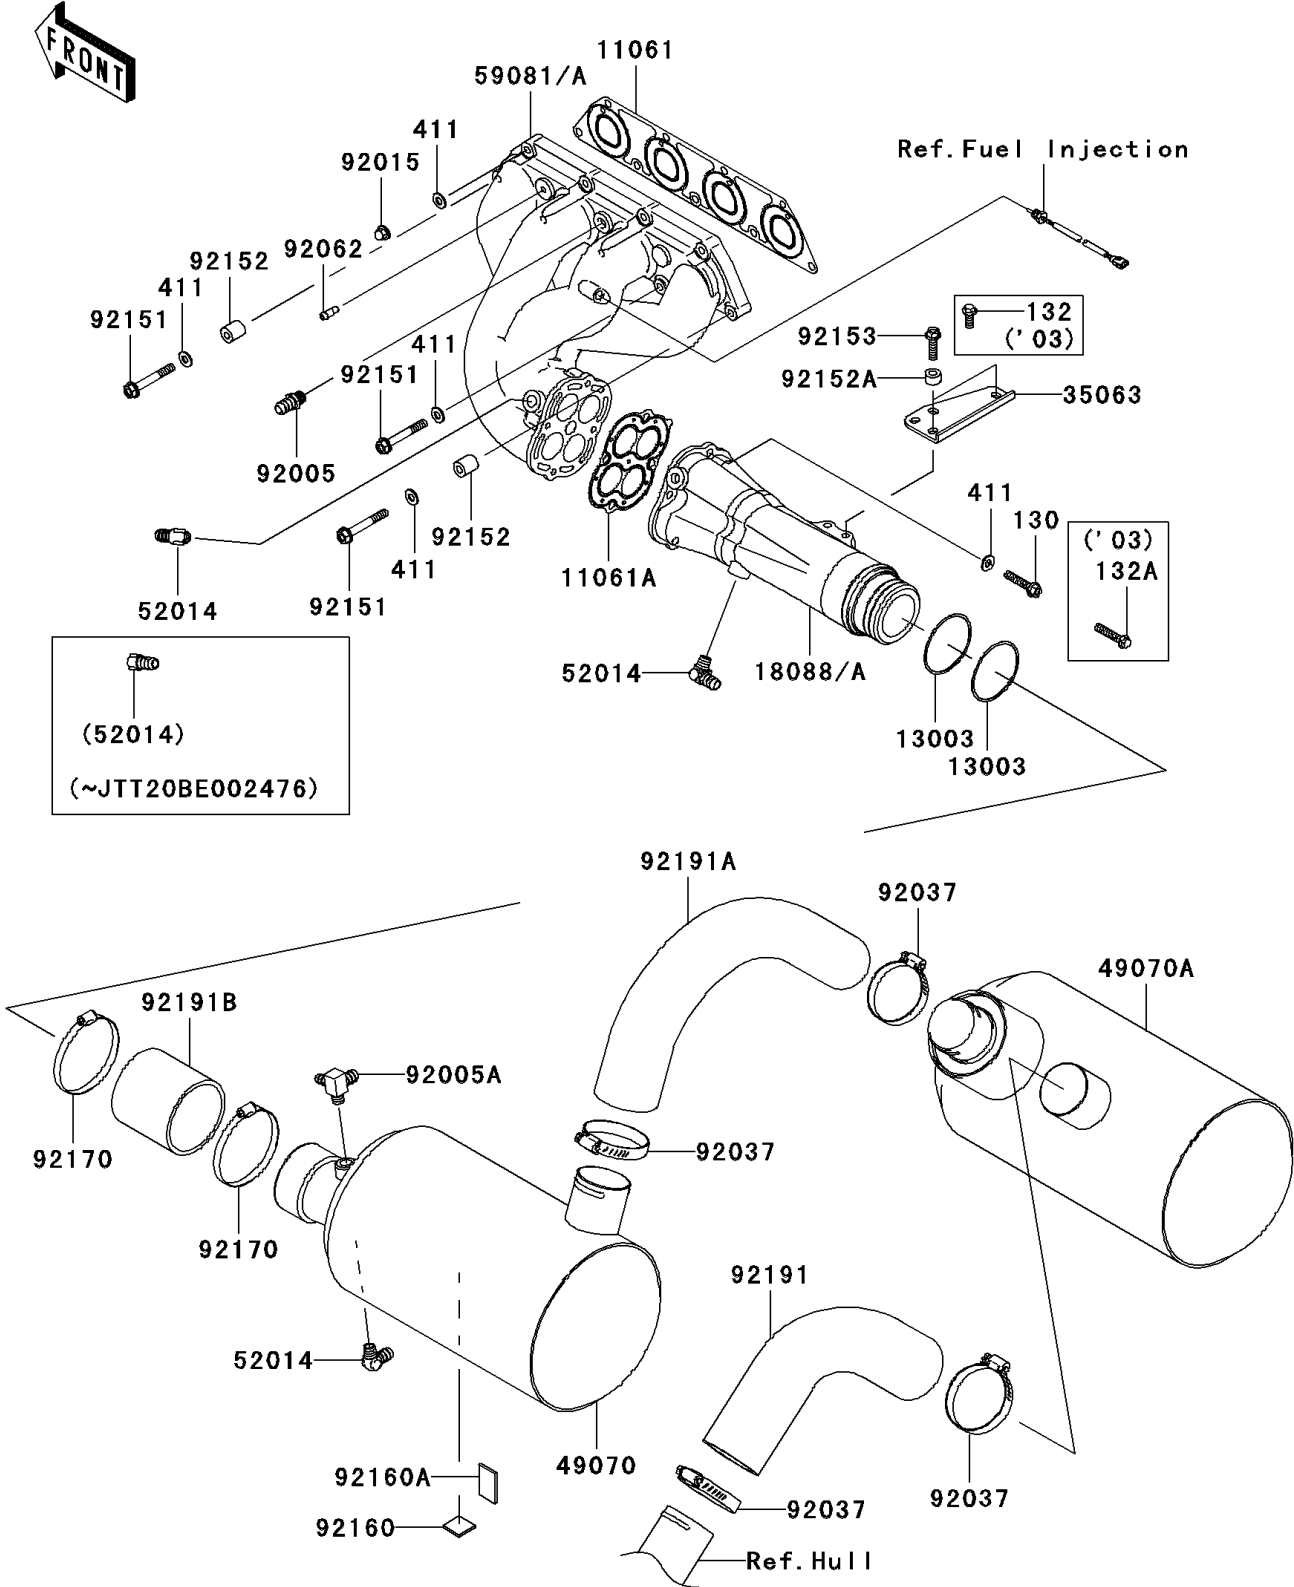

# 2004 STX-12F PARTS DIAGRAM

Muffler(s)

E1140

## 2004 STX-12F PARTS LIST

### Muffler(s)

ITEM NAME	PART NUMBER	QUANTITY
GASKET,MANIFOLD EXHAUST (Ref # 11061)	11061-3713	1
GASKET,PIPE EXHAUST (Ref # 11061A)	11061-3714	1
RING,GASKET (Ref # 13003)	13003-1383	2
PIPE-EXHAUST (Ref # 18088)	18088-3717	1
PIPE-EXHAUST (Ref # 18088A)	18088-3723	1
STAY (Ref # 35063)	35063-3704	1
MUFFLER-COMP (Ref # 49070)	49070-3744	1
MUFFLER-COMP,2ND (Ref # 49070A)	49070-3745	1
ELBOW (Ref # 52014)	52014-3711	3
MANIFOLD-EXHAUST (Ref # 59081)	59081-3737	1
MANIFOLD-EXHAUST (Ref # 59081A)	59081-3741	1
FITTING (Ref # 92005)	92005-3714	1
FITTING (Ref # 92005A)	92005-3743	1
NUT,CAP,8MM (Ref # 92015)	92015-1371	4
CLAMP (Ref # 92037)	92037-3738	4
NOZZLE (Ref # 92062)	92062-3705	1
BOLT,8X60 (Ref # 92151)	92151-3730	5
COLLAR (Ref # 92152)	92152-3736	2
COLLAR,8.2X17X10 (Ref # 92152A)	92152-3740	4
BOLT,FLANGED,8X30 (Ref # 92153)	92153-3722	4
DAMPER,25X25 (Ref # 92160)	92160-3864	1
DAMPER,40X25 (Ref # 92160A)	92160-3865	1
CLAMP (Ref # 92170)	92170-3760	2
TUBE,RR (Ref # 92191)	92191-3984	1
TUBE,FR (Ref # 92191A)	92191-3985	1
TUBE,PIPE EX-MUFFLER (Ref # 92191B)	92191-3986	1
BOLT-FLANGED (Ref # 130)	130Z0840	4
BOLT-FLANGED-SMALL,8X20 (Ref # 132)	132Y0820	4
BOLT-FLANGED-SMALL (Ref # 132A)	132Y0840	4

## 2004 STX-12F PARTS LIST

Muffler(s)

ITEM NAME	PART NUMBER	QUANTITY
WASHER-PLAIN,8MM (Ref # 411)	411S0800	13