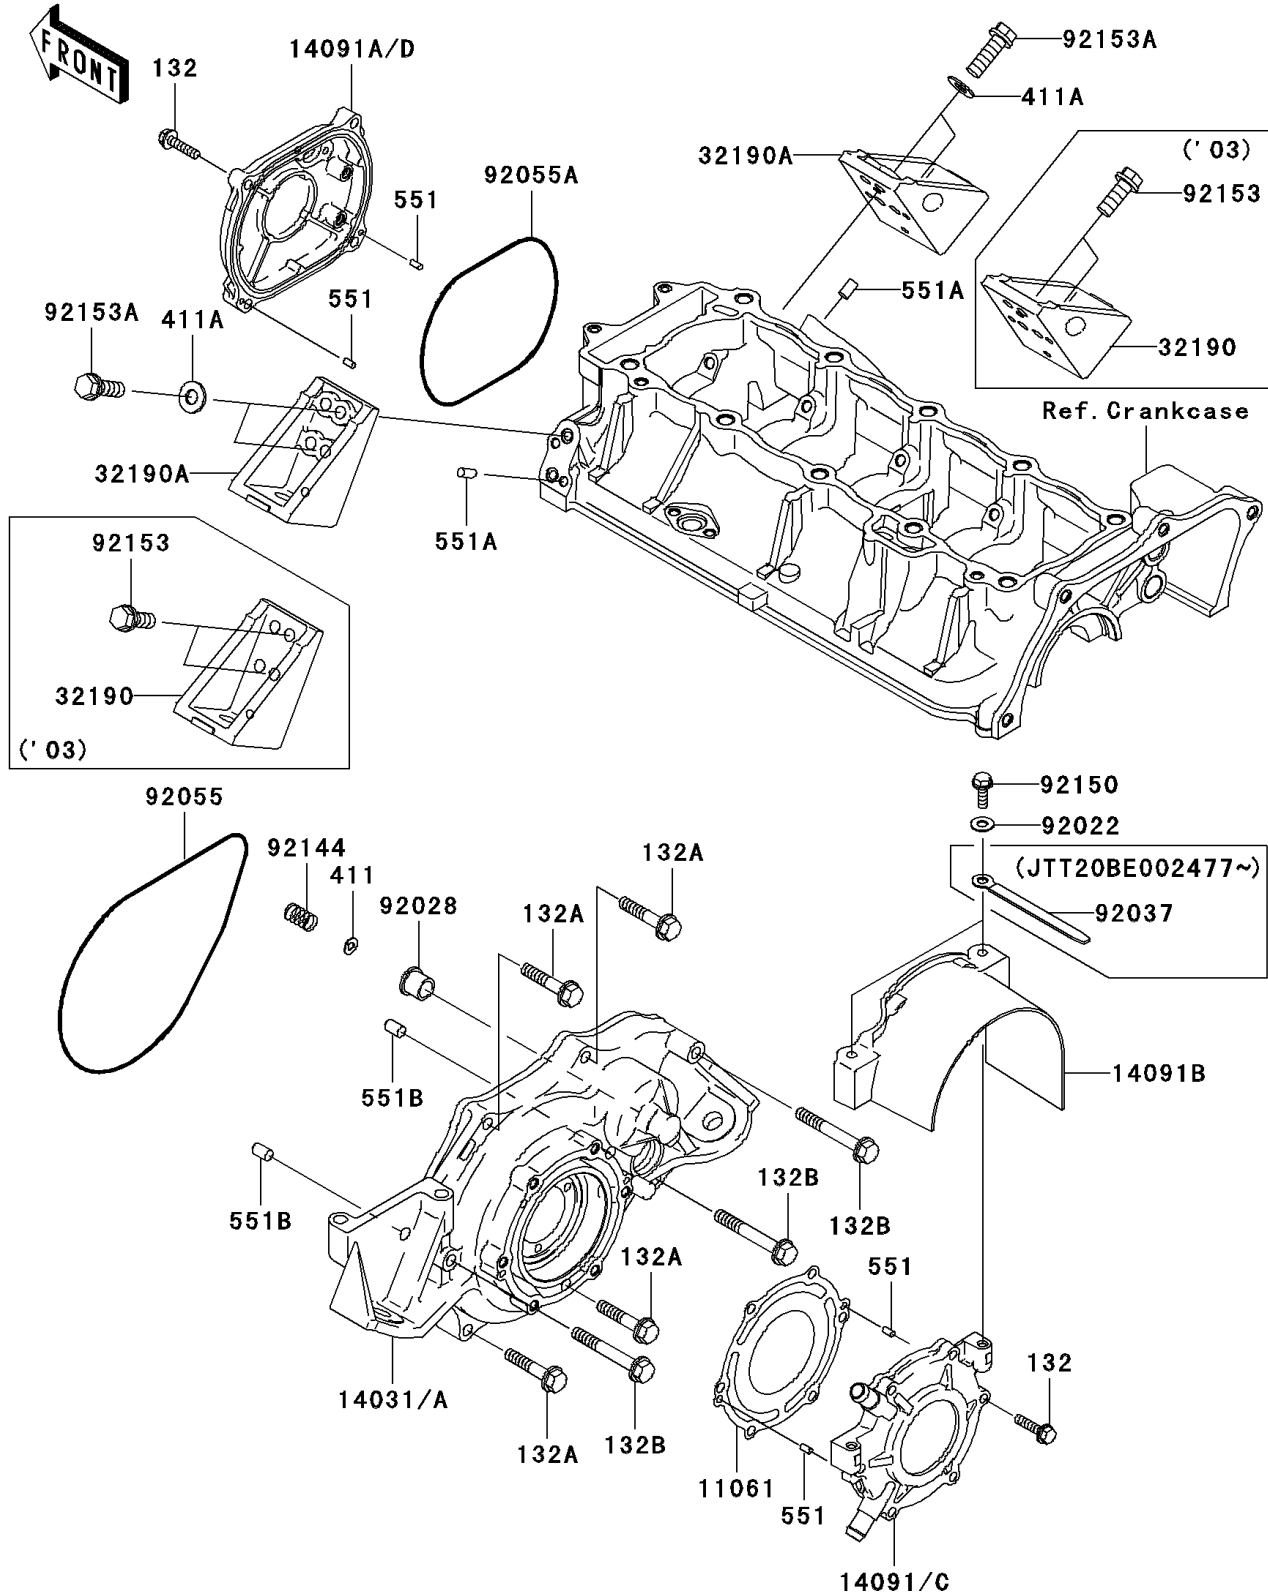

# 2003 STX-12F PARTS DIAGRAM

Engine Cover(s)

E1431

## 2003 STX-12F PARTS LIST

### Engine Cover(s)

ITEM NAME	PART NUMBER	QUANTITY
GASKET,OUTPUT COVER (Ref # 11061)	11061-3709	1
COVER-GENERATOR (Ref # 14031)	14031-3733	1
COVER,OUTPUT (Ref # 14091)	14091-3744	1
COVER,PULS (Ref # 14091A)	14091-3745	1
COVER,COUPLING (Ref # 14091B)	14091-3749	1
BRACKET-ENGINE (Ref # 32190)	32190-3701	2
WASHER,6.5X20X1.5 (Ref # 92022)	92022-3710	2
BUSHING (Ref # 92028)	92028-3718	1
CLAMP,L=100 (Ref # 92037)	92037-3736	2
RING-O,196X3 (Ref # 92055)	92055-3761	1
RING-O,120X3 (Ref # 92055A)	92055-3762	1
SPRING (Ref # 92144)	92144-3728	1
BOLT,6X18 (Ref # 92150)	92150-3729	2
BOLT,FLANGED,8X25 (Ref # 92153)	92153-3718	4
BOLT-FLANGED-SMALL (Ref # 132)	132Y0625	10
BOLT-FLANGED-SMALL (Ref # 132A)	132Y0840	4
BOLT-FLANGED-SMALL (Ref # 132B)	132Y0860	3
WASHER-PLAIN,5MM (Ref # 411)	411S0500	1
PIN-DOWEL (Ref # 551)	551R0408	4
PIN-DOWEL (Ref # 551A)	551R0612	4
PIN-DOWEL (Ref # 551B)	551R0812	2