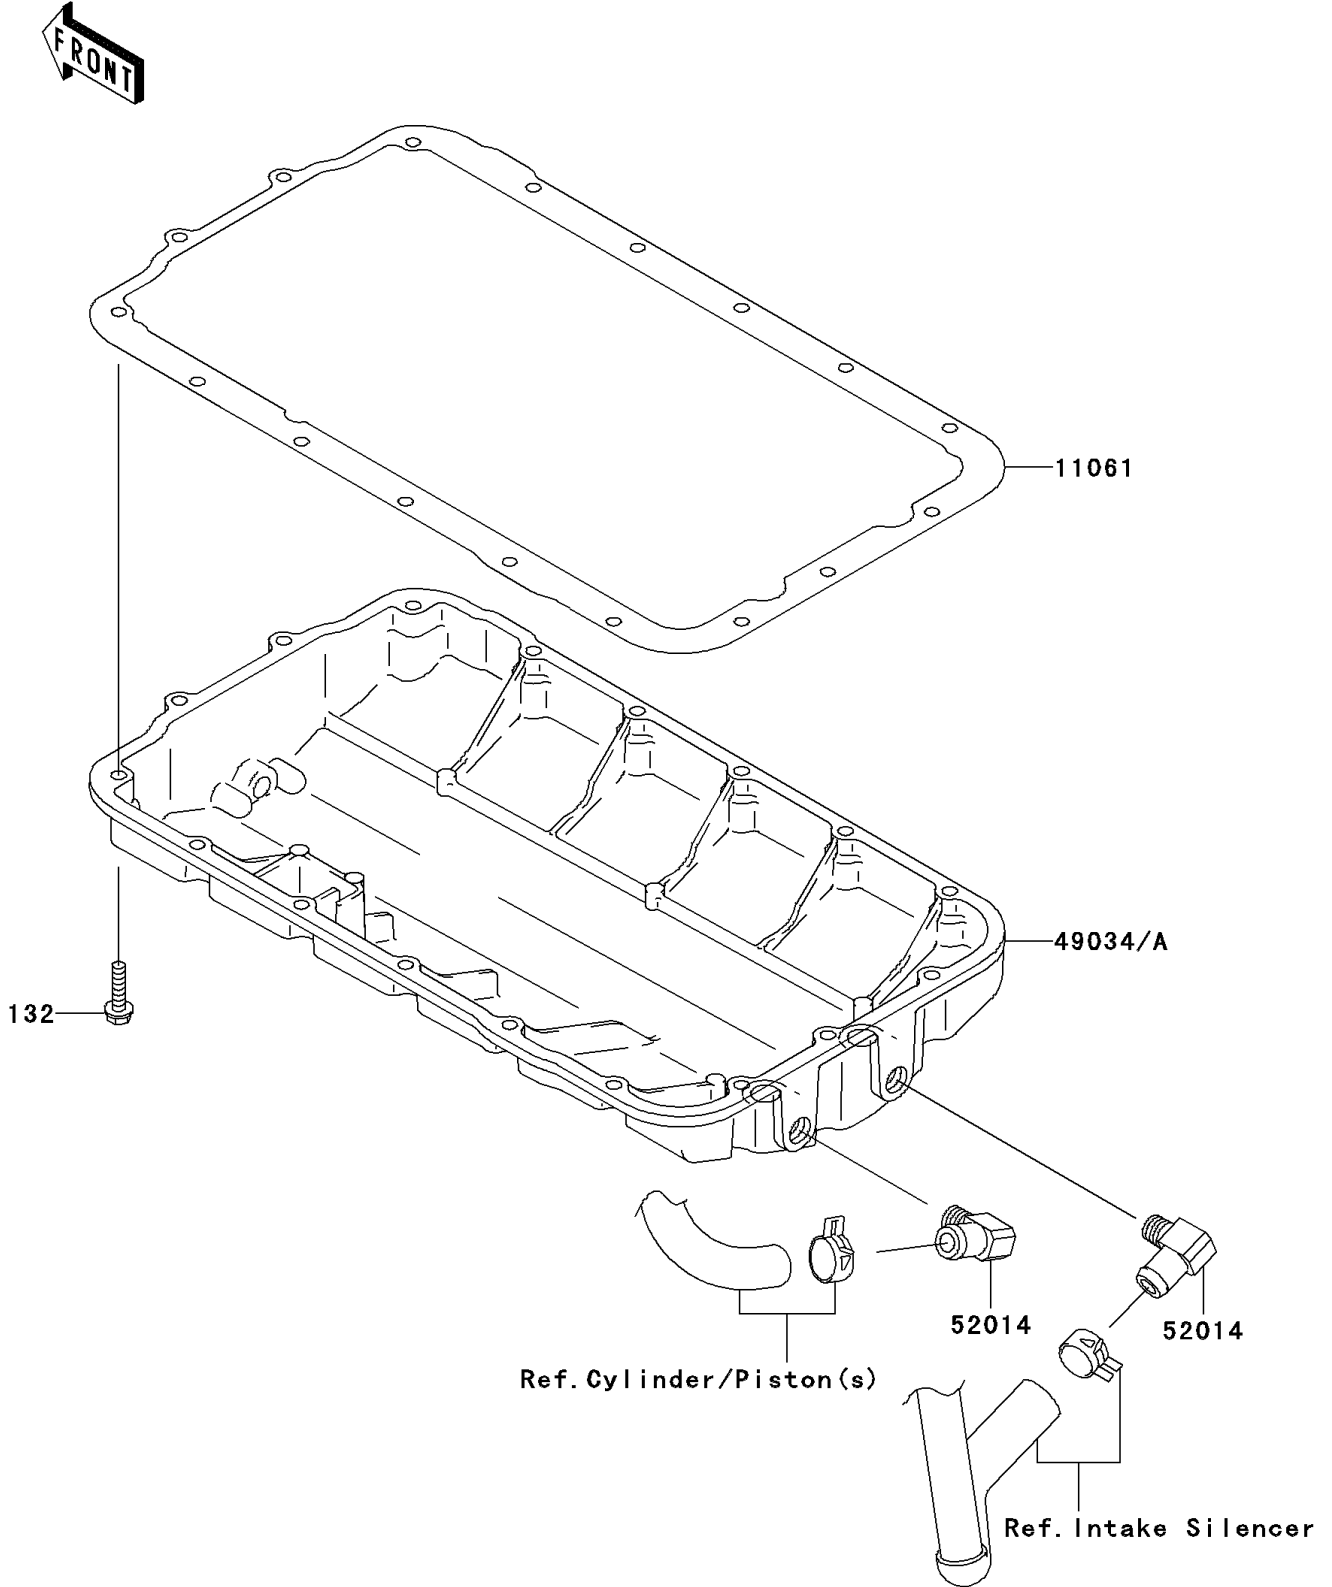

2003 STX-12F PARTS DIAGRAM

Oil Pan

E1434

2003 STX-12F PARTS LIST

Oil Pan

ITEM NAME	PART NUMBER	QUANTITY
GASKET,OIL PAN (Ref # 11061)	11061-3710	1
PAN-OIL (Ref # 49034)	49034-3701	1
ELBOW (Ref # 52014)	52014-3717	2
BOLT-FLANGED-SMALL (Ref # 132)	132Y0625	17