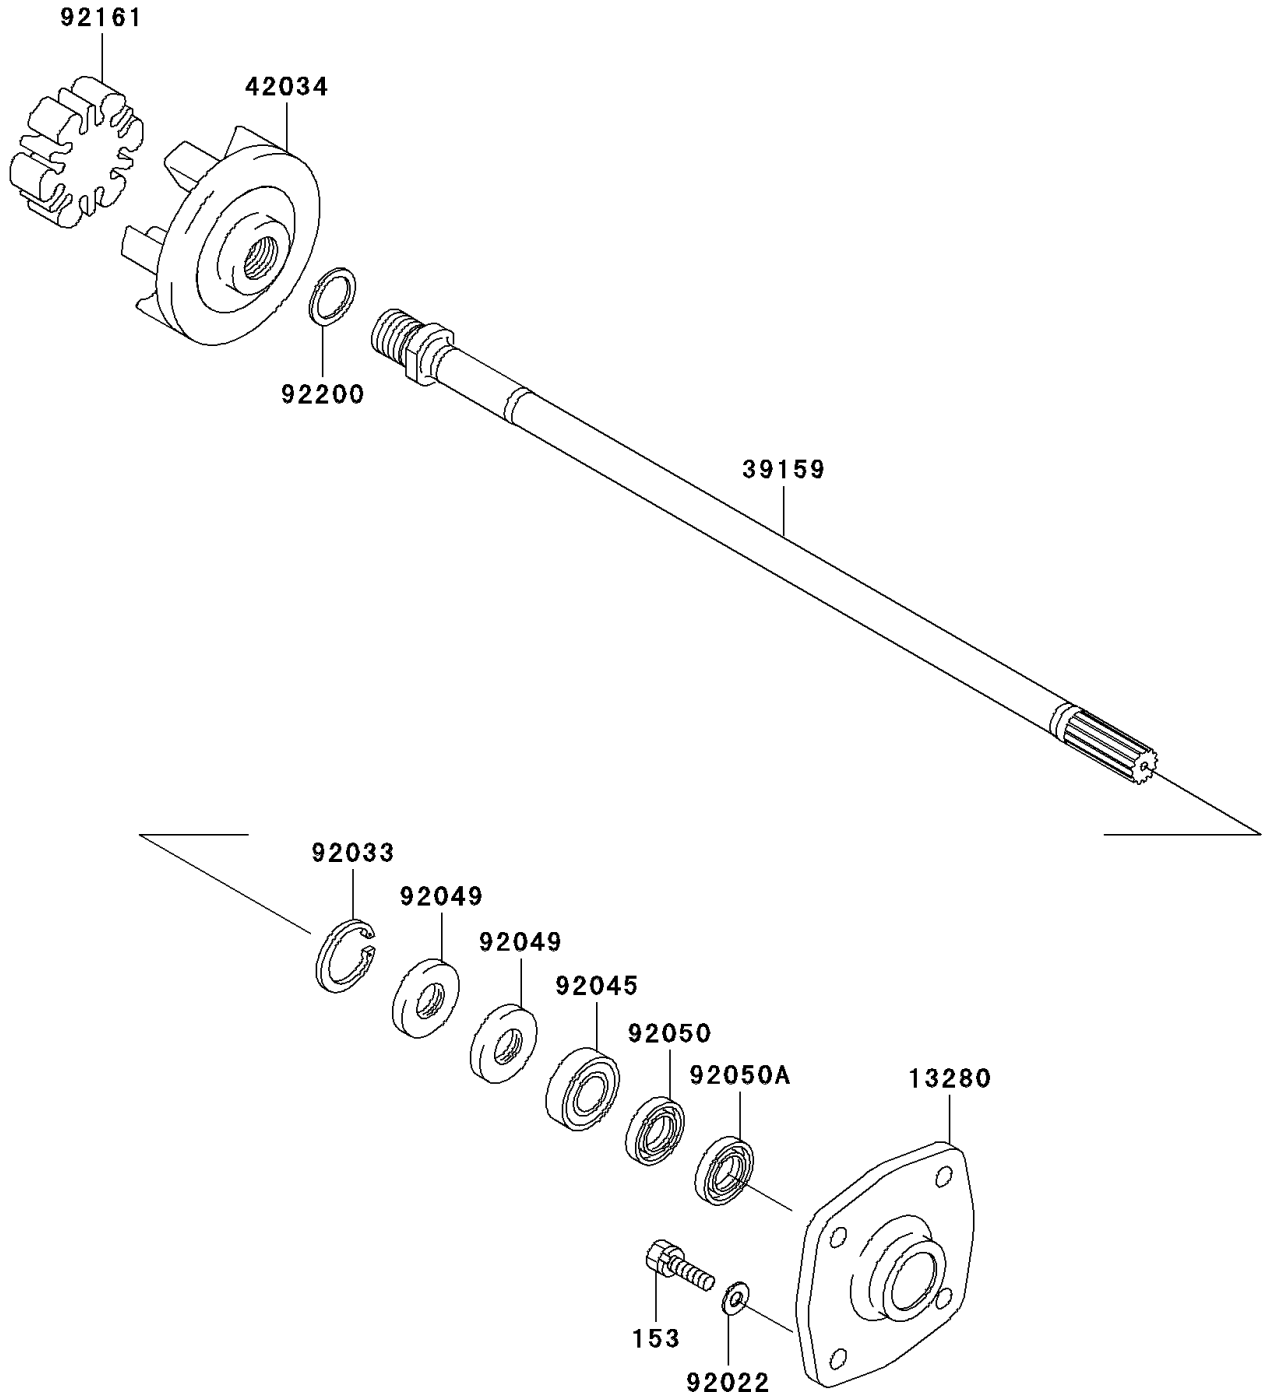

# 2003 STX-12F PARTS DIAGRAM

Drive Shaft

E3134

## 2003 STX-12F PARTS LIST

### Drive Shaft

ITEM NAME	PART NUMBER	QUANTITY
HOLDER (Ref # 13280)	13280-3730	1
SHAFT-DRIVE (Ref # 39159)	39159-3739	1
COUPLING (Ref # 42034)	42034-3711	1
WASHER,8.2X18X1.5 (Ref # 92022)	92022-1964	4
RING-SNAP,42MM (Ref # 92033)	92033-3713	1
BEARING-BALL,60042RD (Ref # 92045)	92045-3705	1
SEAL-OIL,S620426 (Ref # 92049)	92049-3707	2
SEAL-OIL,SCY20368 (Ref # 92050)	92050-502	1
SEAL-OIL,SC20367 (Ref # 92050A)	92050-503	1
DAMPER (Ref # 92161)	92161-3711	1
WASHER,24X32X2.0 (Ref # 92200)	92200-3739	1
BOLT-WS-SMALL (Ref # 153)	153R0830	4