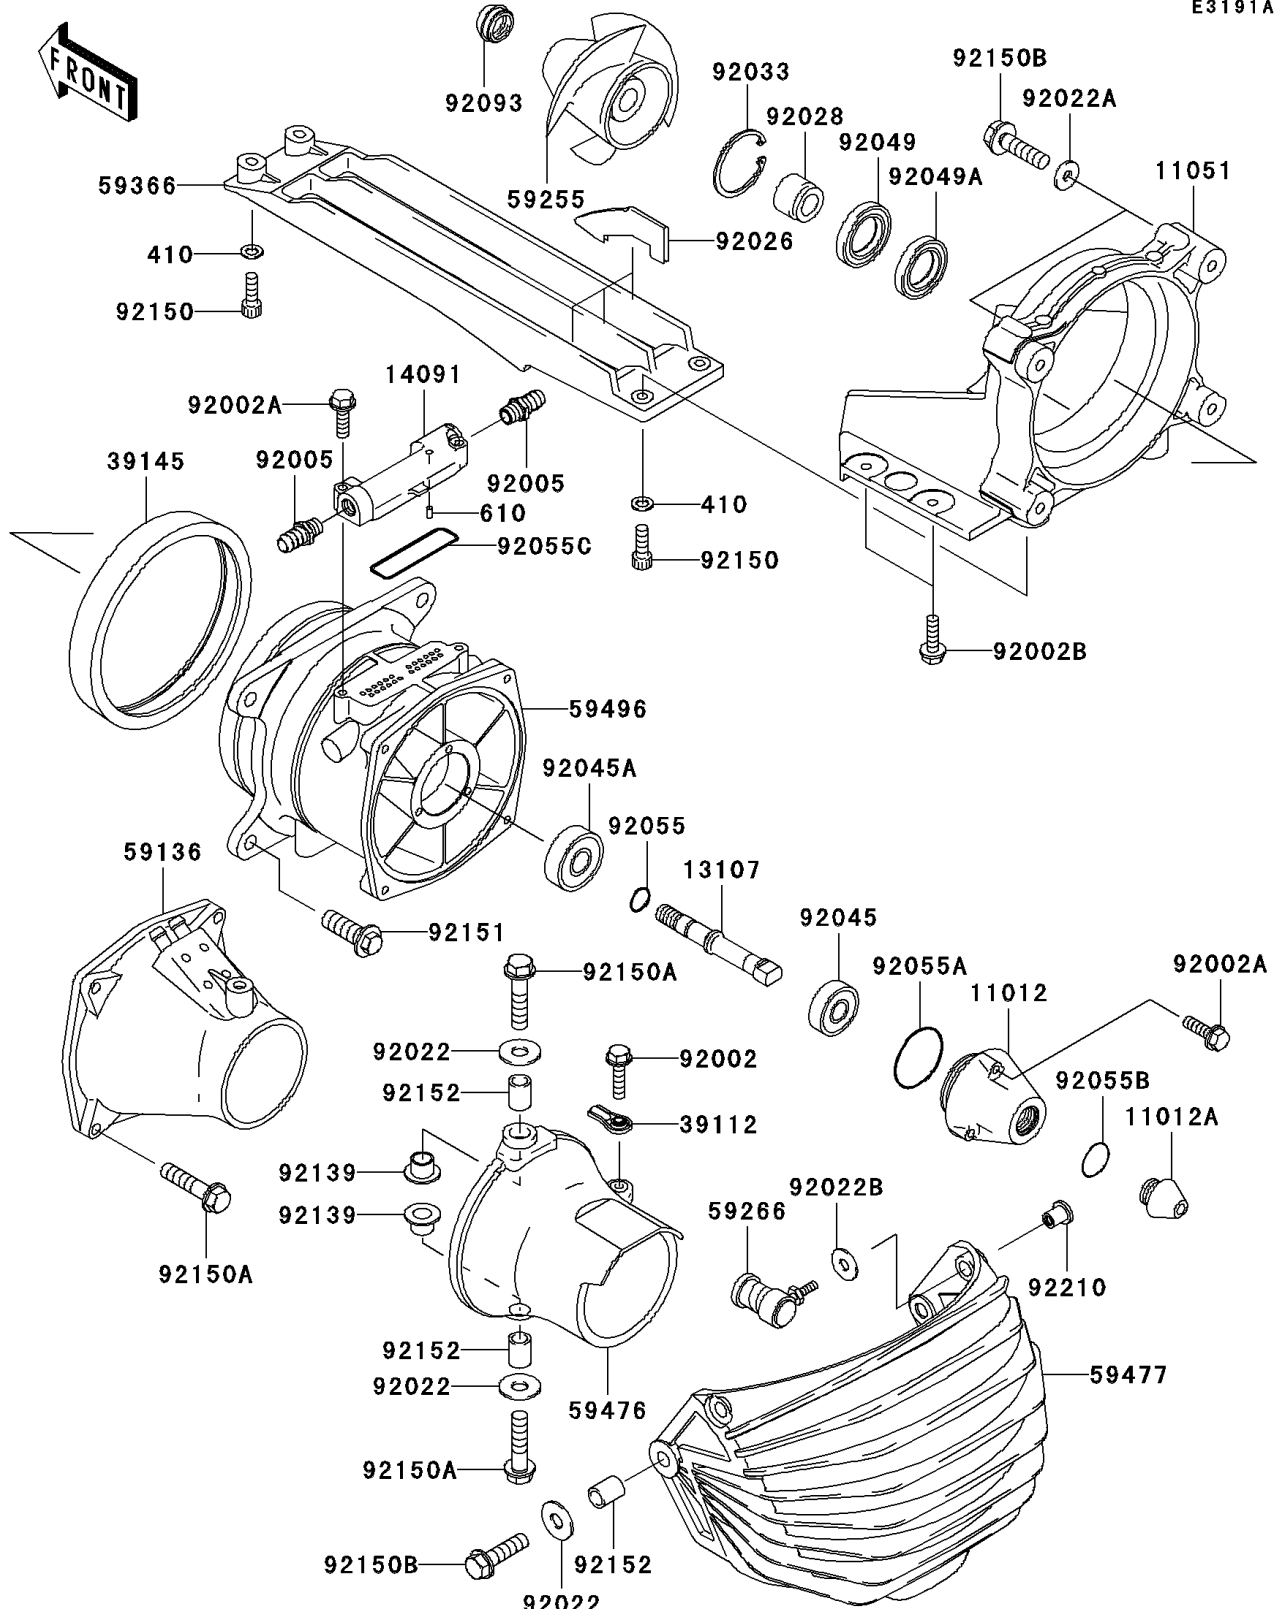

2004 STX-12F PARTS DIAGRAM

Jet Pump(JT1200-B2)

E3191A

2004 STX-12F PARTS LIST

Jet Pump(JT1200-B2)

ITEM NAME	PART NUMBER	QUANTITY
CAP (Ref # 11012)	11012-3785	1
CAP (Ref # 11012A)	11012-3786	1
BRACKET (Ref # 11051)	11051-3763	1
SHAFT,JETPUMP (Ref # 13107)	13107-3752	1
COVER,VANE GUIDE (Ref # 14091)	14091-3754	1
RODEND-TIE (Ref # 39112)	39112-3703	1
TRIM-SEAL (Ref # 39145)	39145-3742	1
NOZZLE-PUMP (Ref # 59136)	59136-3760	1
IMPELLER-COMP (Ref # 59255)	59255-3728	1
JOINT-BALL (Ref # 59266)	59266-3707	1
GRATE (Ref # 59366)	59366-3719	1
NOZZLE-STRG (Ref # 59476)	59476-3742	1
BUCKET-REVERSE (Ref # 59477)	59477-3710	1
VANE-GUIDE (Ref # 59496)	59496-3737	1
BOLT,6X25 (Ref # 92002)	92002-3714	1
BOLT,6X30 (Ref # 92002A)	92002-3726	5
BOLT,6X20 (Ref # 92002B)	92002-3755	4
FITTING (Ref # 92005)	92005-3714	2
WASHER,PLAIN (Ref # 92022)	92022-3026	4
WASHER,8.4X23X2.5 (Ref # 92022A)	92022-3744	2
WASHER (Ref # 92022B)	92022-567	1
SPACER (Ref # 92026)	92026-3742	3
BUSHING (Ref # 92028)	92028-3756	1
RING-SNAP (Ref # 92033)	92033-3725	1
BEARING-BALL,62022RD (Ref # 92045)	92045-3721	1
BEARING-BALL,6303R-6 (Ref # 92045A)	92045-3740	1
SEAL-OIL,SCJ30X50X7 (Ref # 92049)	92049-3720	1
SEAL-OIL,SCY30X50X7 (Ref # 92049A)	92049-3721	1
RING-O,OIL FILTER (Ref # 92055)	92055-1011	1

2004 STX-12F PARTS LIST

Jet Pump(JT1200-B2)

ITEM NAME	PART NUMBER	QUANTITY
RING-O (Ref # 92055A)	92055-3741	1
RING-O (Ref # 92055B)	92055-3744	1
RING-O,70.2X74.0X1.90 (Ref # 92055C)	92055-3765	1
SEAL (Ref # 92093)	92093-3749	1
BUSHING (Ref # 92139)	92139-3701	2
BOLT,SOCKET,6X18 (Ref # 92150)	92150-3775	4
BOLT,8X35 (Ref # 92150A)	92150-3792	6
BOLT,FLANGED,8X30 (Ref # 92150B)	92150-3803	4
BOLT,10X30 (Ref # 92151)	92151-3706	4
COLLAR,8.2X11.8X15 (Ref # 92152)	92152-3703	4
NUT,6MM (Ref # 92210)	92210-3765	1
WASHER-PLAIN-SMALL,6MM (Ref # 410)	410S0600	4
ROLLER,4X8 (Ref # 610)	610A0408	1