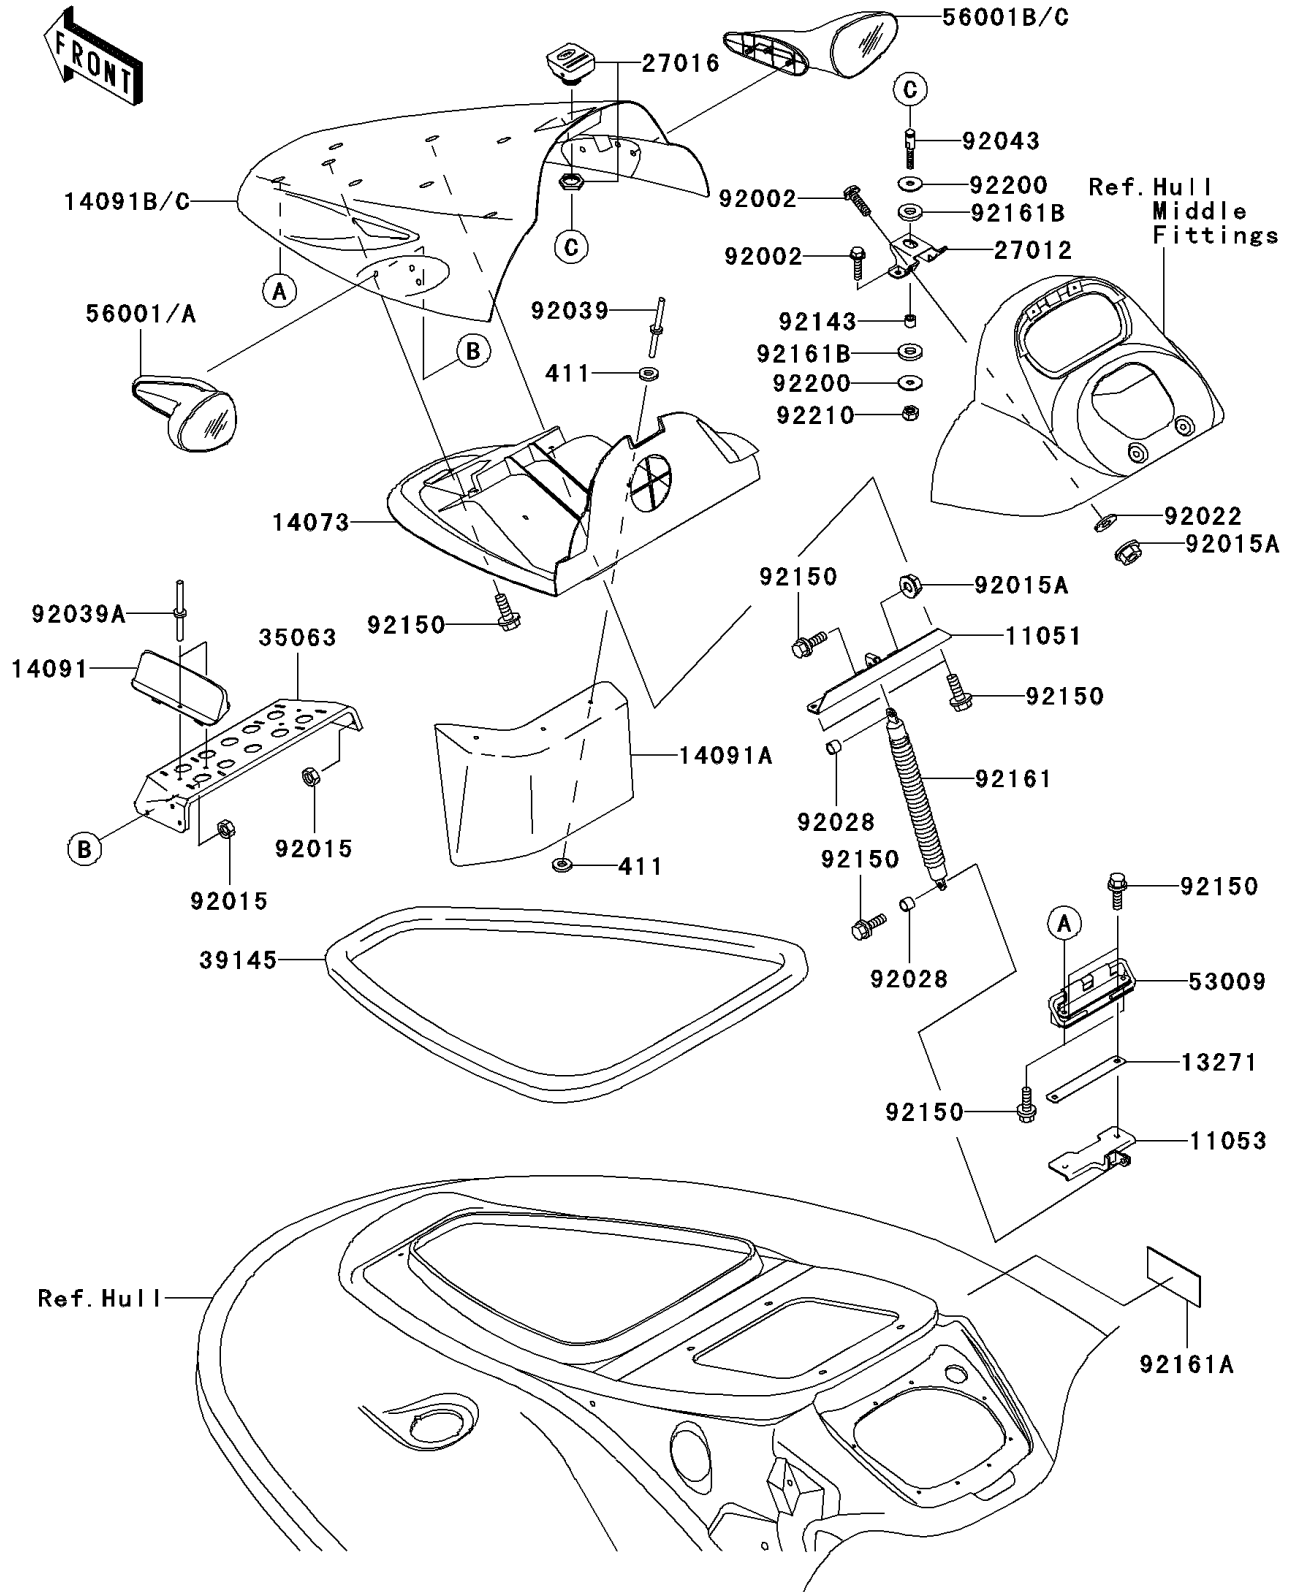

2003 STX-12F PARTS DIAGRAM

Hull Front Fittings

F3135

2003 STX-12F PARTS LIST

Hull Front Fittings

ITEM NAME	PART NUMBER	QUANTITY
BRACKET (Ref # 11051)	11051-3766	1
BRACKET (Ref # 11053)	11053-3752	1
PLATE (Ref # 13271)	13271-3897	1
DUCT,FR (Ref # 14073)	14073-3796	1
COVER (Ref # 14091)	14091-3707	2
COVER,FRONT DUCT (Ref # 14091A)	14091-3722	1
COVER,HATCH,N.BLUE (Ref # 14091B)	14091-3753-TK	1
HOOK (Ref # 27012)	27012-3841	1
LOCK-ASSY (Ref # 27016)	27016-3757	1
STAY,MIRROR (Ref # 35063)	35063-3703	1
TRIM-SEAL,L=1380 (Ref # 39145)	39145-3773	1
HINGE,HATCH COVER (Ref # 53009)	53009-3725	1
MIRROR-ASSY,LH,M.N.BLUE (Ref # 56001)	56001-3719-C6	1
MIRROR-ASSY,RH,M.N.BLUE (Ref # 56001B)	56001-3720-C6	1
BOLT,6X25 (Ref # 92002)	92002-3714	4
NUT,LOCK,6MM (Ref # 92015)	92015-3766	6
NUT,6MM (Ref # 92015A)	92015-3767	5
WASHER,6.5X20X1.5 (Ref # 92022)	92022-3710	4
BUSHING (Ref # 92028)	92028-3765	2
RIVET (Ref # 92039)	92039-3714	3
RIVET,4.8MM (Ref # 92039A)	92039-3719	4
PIN (Ref # 92043)	92043-3757	1
COLLAR,8.2X14X11.2 (Ref # 92143)	92143-3724	1
BOLT,6X18 (Ref # 92150)	92150-3729	11
DAMPER (Ref # 92161)	92161-3705	1
DAMPER (Ref # 92161A)	92161-3728	1
DAMPER (Ref # 92161B)	92161-3739	2
WASHER,8.5X32X2 (Ref # 92200)	92200-3786	2
NUT,LOCK,8MM (Ref # 92210)	92210-3742	1

2003 STX-12F PARTS LIST

Hull Front Fittings

ITEM NAME	PART NUMBER	QUANTITY
WASHER-PLAIN,5MM (Ref # 411)	411S0500	6