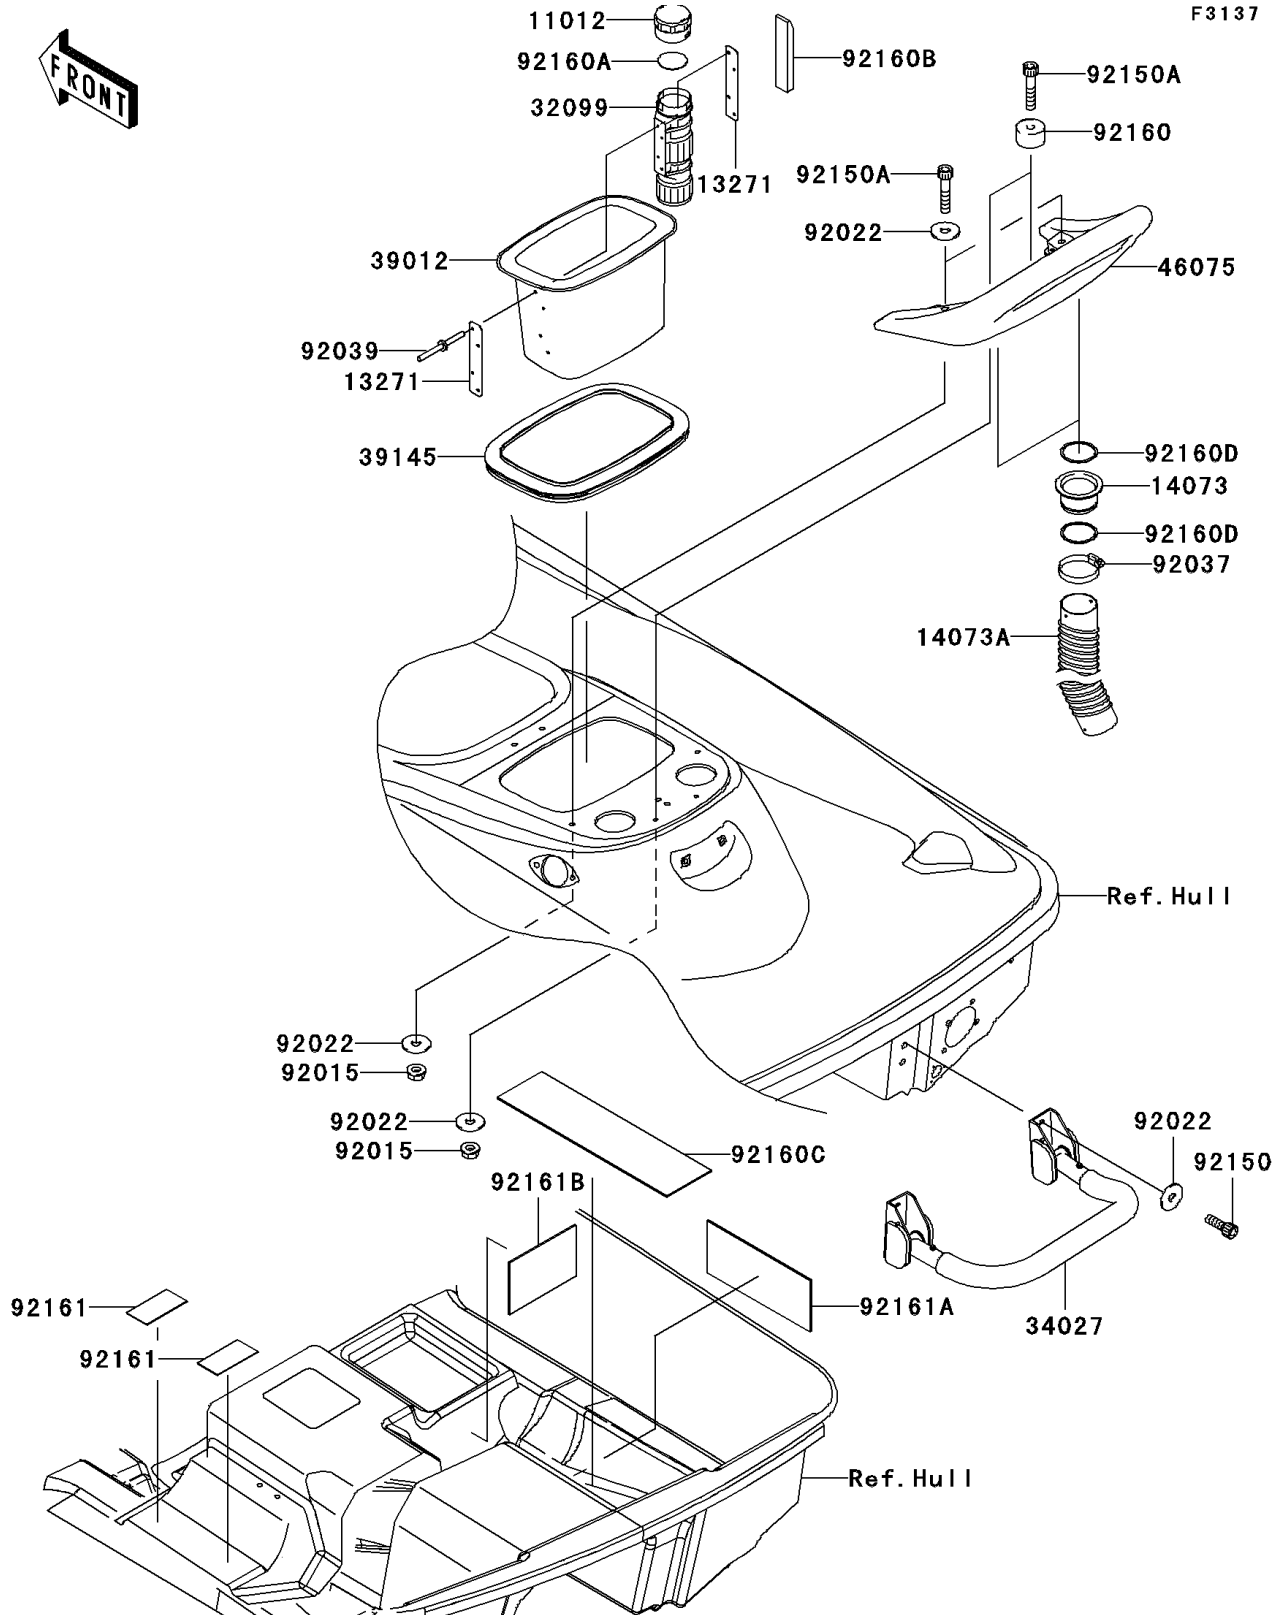

# 2003 STX-12F PARTS DIAGRAM

## Hull Rear Fittings

## 2003 STX-12F PARTS LIST

### Hull Rear Fittings

ITEM NAME	PART NUMBER	QUANTITY
CAP,FIRE EXTINGUISHER (Ref # 11012)	11012-3766	1
PLATE,FIRE EXTINGUISHER (Ref # 13271)	13271-3775	2
DUCT (Ref # 14073)	14073-3798	2
DUCT (Ref # 14073A)	14073-3799	2
CASE,FIRE EXTINGUISHER (Ref # 32099)	32099-3769	1
STEP-ASSY (Ref # 34027)	34027-3706	1
CASE-STORAGE,RR (Ref # 39012)	39012-3727	1
TRIM-SEAL,REAR STORAGE CASE (Ref # 39145)	39145-3783	1
GRIP,RR,F.BLACK (Ref # 46075)	46075-3755-6Z	1
NUT,6MM (Ref # 92015)	92015-3767	4
WASHER,6.5X20X1.5 (Ref # 92022)	92022-3710	10
CLAMP (Ref # 92037)	92037-3738	2
RIVET (Ref # 92039)	92039-3755	4
BOLT,SOCKET,6X18 (Ref # 92150)	92150-3775	4
BOLT,SOCKET,6X30 (Ref # 92150A)	92150-3822	4
DAMPER (Ref # 92160)	92160-3738	2
DAMPER (Ref # 92160A)	92160-3814	1
DAMPER (Ref # 92160B)	92160-3821	1
DAMPER (Ref # 92160C)	92160-3839	1
DAMPER (Ref # 92160D)	92160-3910	4
DAMPER (Ref # 92161)	92161-3728	2
DAMPER (Ref # 92161A)	92161-3744	1
DAMPER (Ref # 92161B)	92161-3745	1