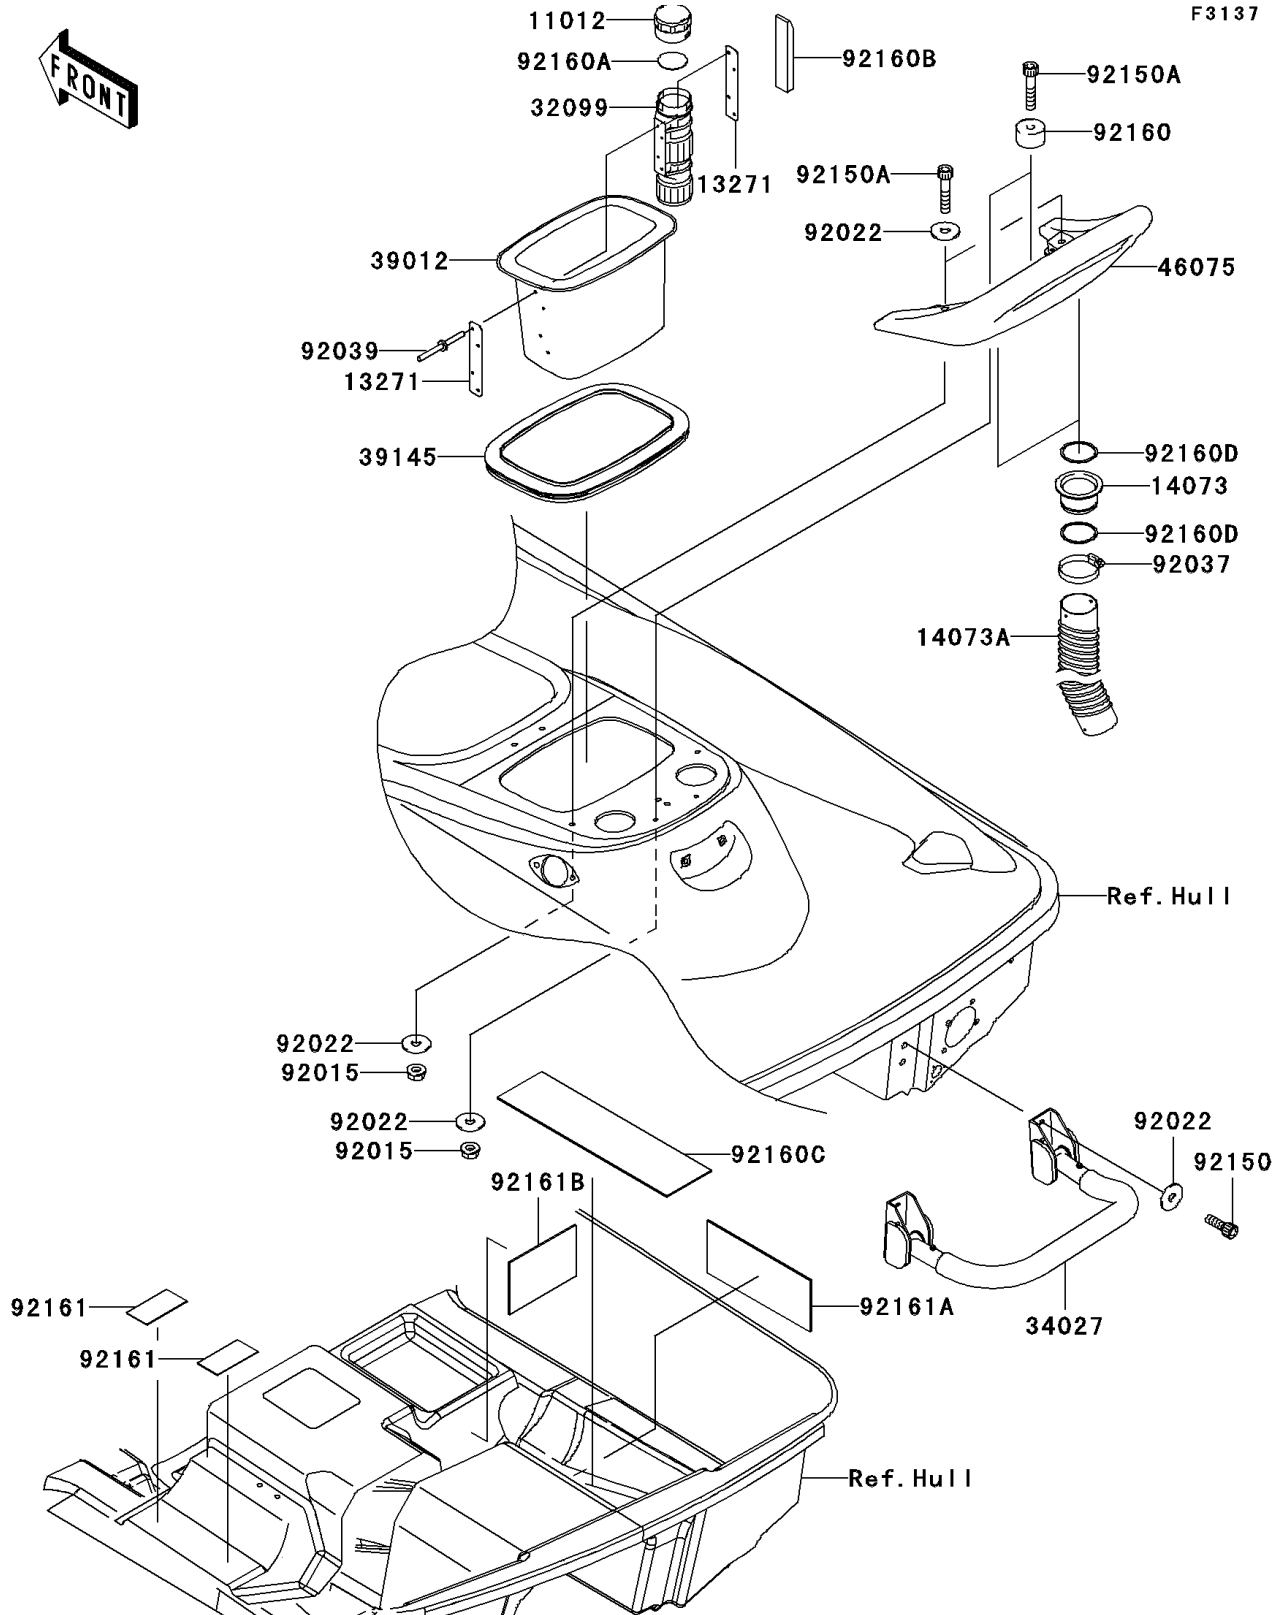

# 2004 STX-12F PARTS DIAGRAM

## Hull Rear Fittings

## 2004 STX-12F PARTS LIST

### Hull Rear Fittings

ITEM NAME	PART NUMBER	QUANTITY
CAP,FIRE EXTINGUISHER (Ref # 11012)	11012-3766	1
PLATE,FIRE EXTINGUISHER (Ref # 13271)	13271-3775	2
DUCT (Ref # 14073)	14073-3798	2
DUCT (Ref # 14073A)	14073-3799	2
CASE,FIRE EXTINGUISHER (Ref # 32099)	32099-3769	1
STEP-ASSY (Ref # 34027)	34027-3706	1
CASE-STORAGE,RR (Ref # 39012)	39012-3727	1
TRIM-SEAL,REAR STORAGE CASE (Ref # 39145)	39145-3783	1
GRIP,RR,F.BLACK (Ref # 46075)	46075-3755-6Z	1
NUT,6MM (Ref # 92015)	92015-3767	4
WASHER,6.5X20X1.5 (Ref # 92022)	92022-3710	10
CLAMP (Ref # 92037)	92037-3738	2
RIVET (Ref # 92039)	92039-3755	4
BOLT,SOCKET,6X18 (Ref # 92150)	92150-3775	4
BOLT,SOCKET,6X30 (Ref # 92150A)	92150-3822	4
DAMPER (Ref # 92160)	92160-3738	2
DAMPER (Ref # 92160A)	92160-3814	1
DAMPER (Ref # 92160B)	92160-3821	1
DAMPER (Ref # 92160C)	92160-3839	1
DAMPER (Ref # 92160D)	92160-3910	4
DAMPER (Ref # 92161)	92161-3728	2
DAMPER (Ref # 92161A)	92161-3744	1
DAMPER (Ref # 92161B)	92161-3745	1