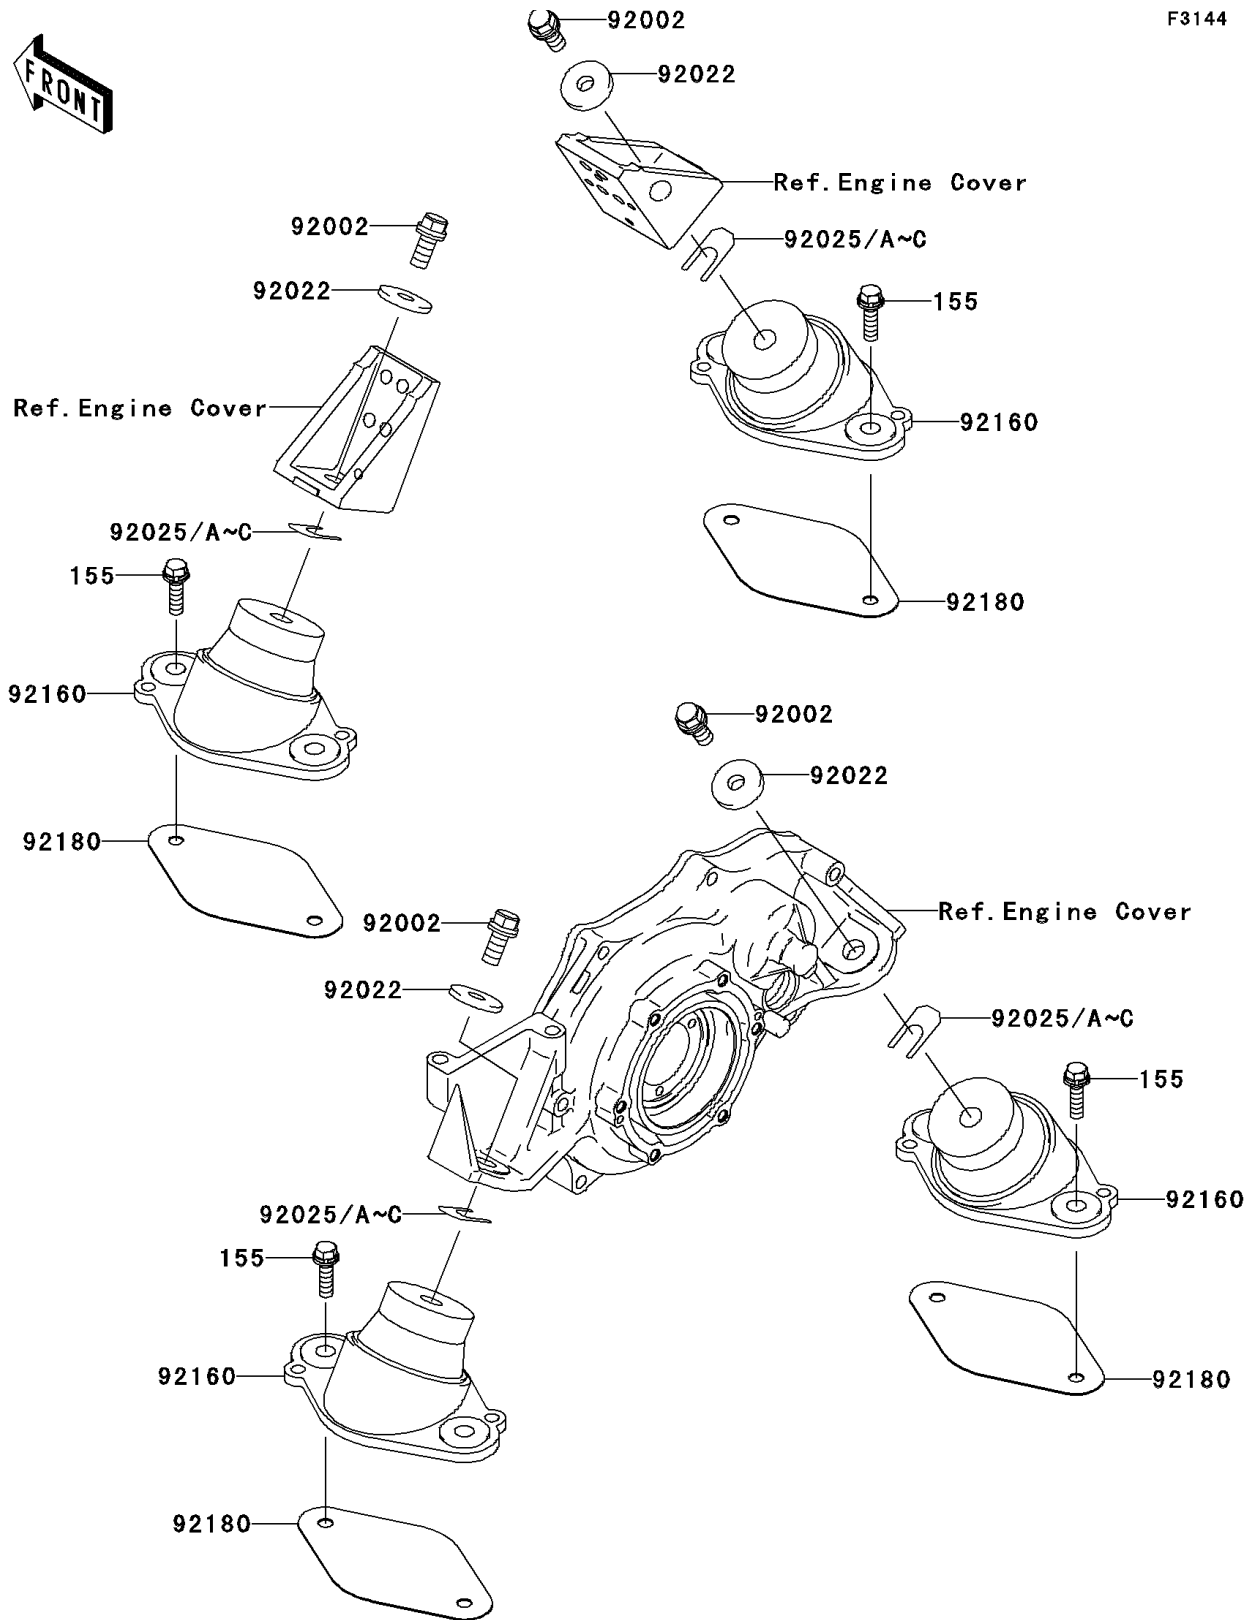

2004 STX-12F PARTS DIAGRAM

Engine Mount

F3144

2004 STX-12F PARTS LIST

Engine Mount

ITEM NAME	PART NUMBER	QUANTITY
BOLT,10X25 (Ref # 92002)	92002-3770	4
WASHER,32X10.5X4 (Ref # 92022)	92022-3023	4
SHIM,T=0.3MM (Ref # 92025)	92025-3705	AR
SHIM,T=0.5MM (Ref # 92025A)	92025-3706	AR
SHIM,T=1.0MM (Ref # 92025B)	92025-3707	AR
SHIM,T=1.5MM (Ref # 92025C)	92025-3708	AR
DAMPER,ENGINE MOUNT (Ref # 92160)	92160-3838	4
SHIM,T=1.0 (Ref # 92180)	92180-3716	AR
BOLT-WSP-SMALL,8X30 (Ref # 155)	155R0830	8