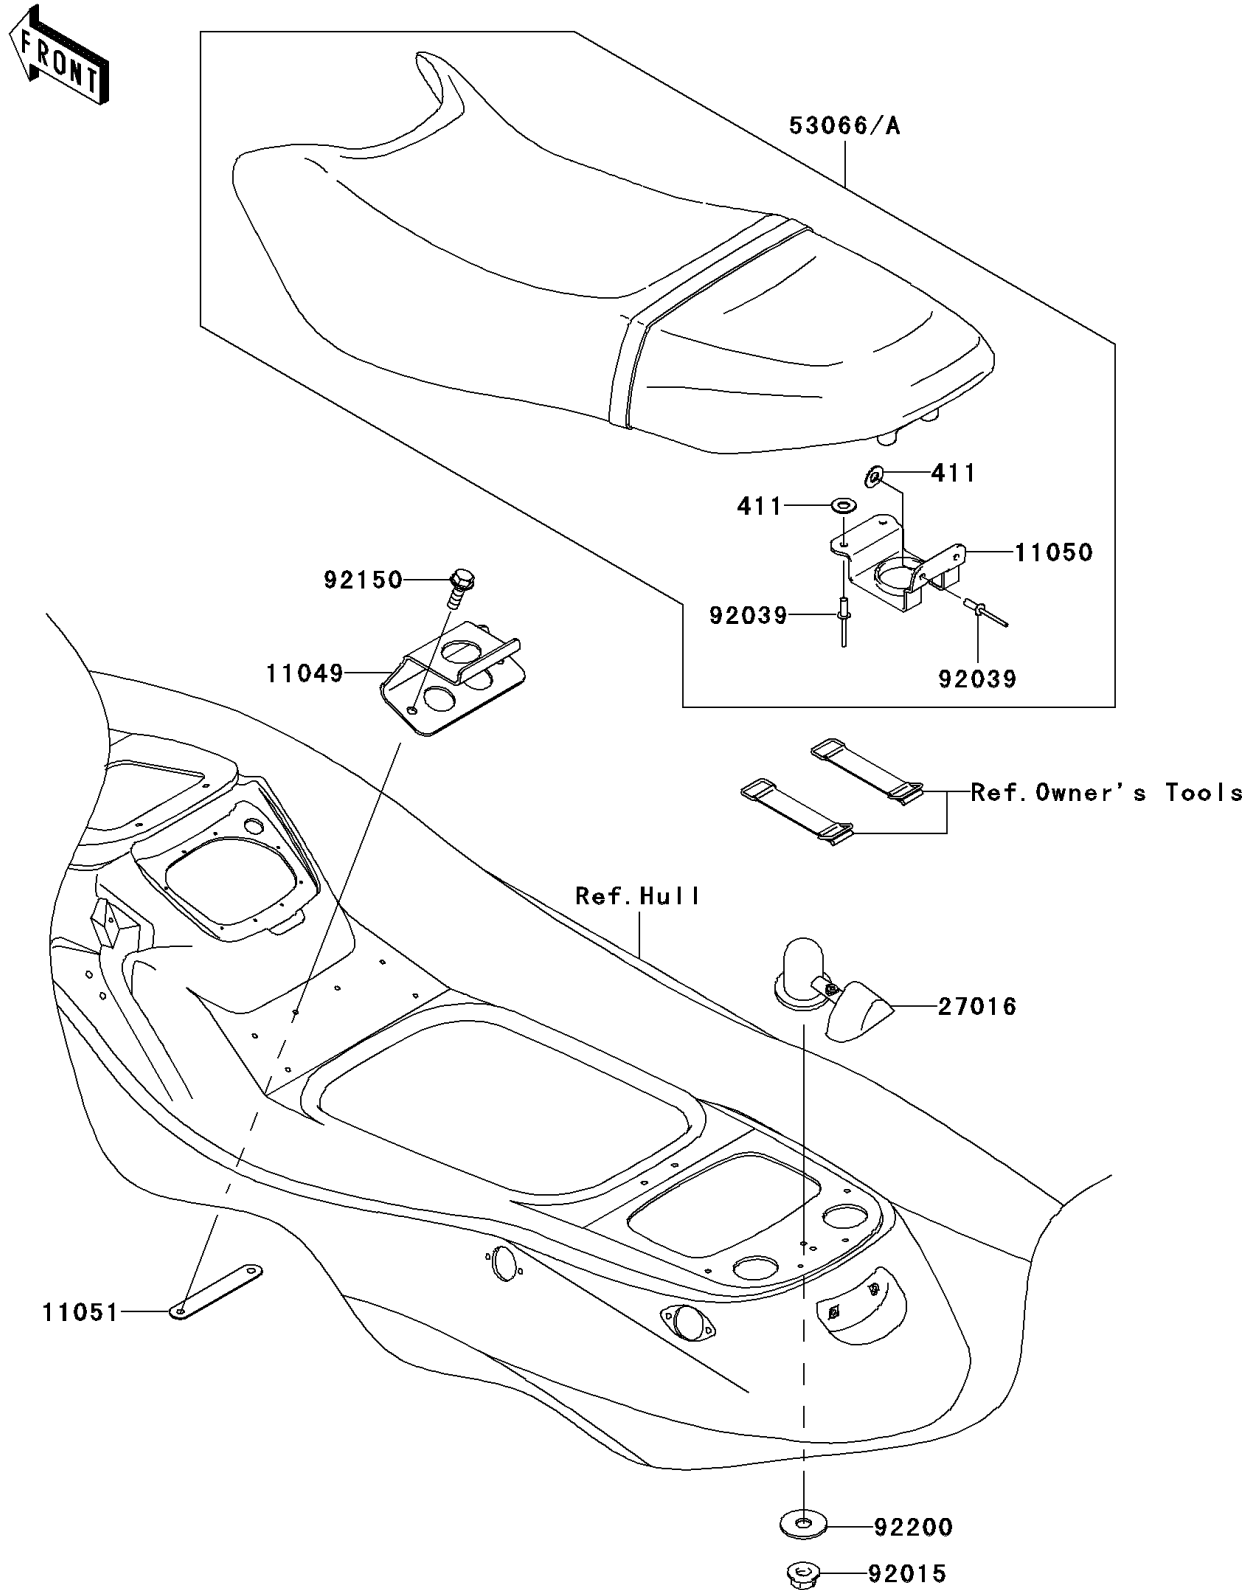

2003 STX-12F PARTS DIAGRAM

Seat

F3146

2003 STX-12F PARTS LIST

Seat

| ITEM NAME | PART NUMBER | QUANTITY |
|--------------------------------------|----------------|----------|
| BRACKET,SEAT (Ref # 11049) | 11049-3735 | 1 |
| BRACKET,SEAT LOCK (Ref # 11050) | 11050-3741 | 1 |
| BRACKET (Ref # 11051) | 11051-3793 | 1 |
| LOCK-ASSY,SEAT,F.BLACK (Ref # 27016) | 27016-3744-6Z | 1 |
| SEAT-ASSY,BLUE/WHITE (Ref # 53066) | 53066-3703-326 | 1 |
| NUT,FLANGED,8MM (Ref # 92015) | 92015-3709 | 1 |
| RIVET (Ref # 92039) | 92039-3714 | 4 |
| BOLT,6X18 (Ref # 92150) | 92150-3729 | 2 |
| WASHER,8.5X25X1.5 (Ref # 92200) | 92200-3717 | 1 |
| WASHER-PLAIN,5MM (Ref # 411) | 411S0500 | 4 |