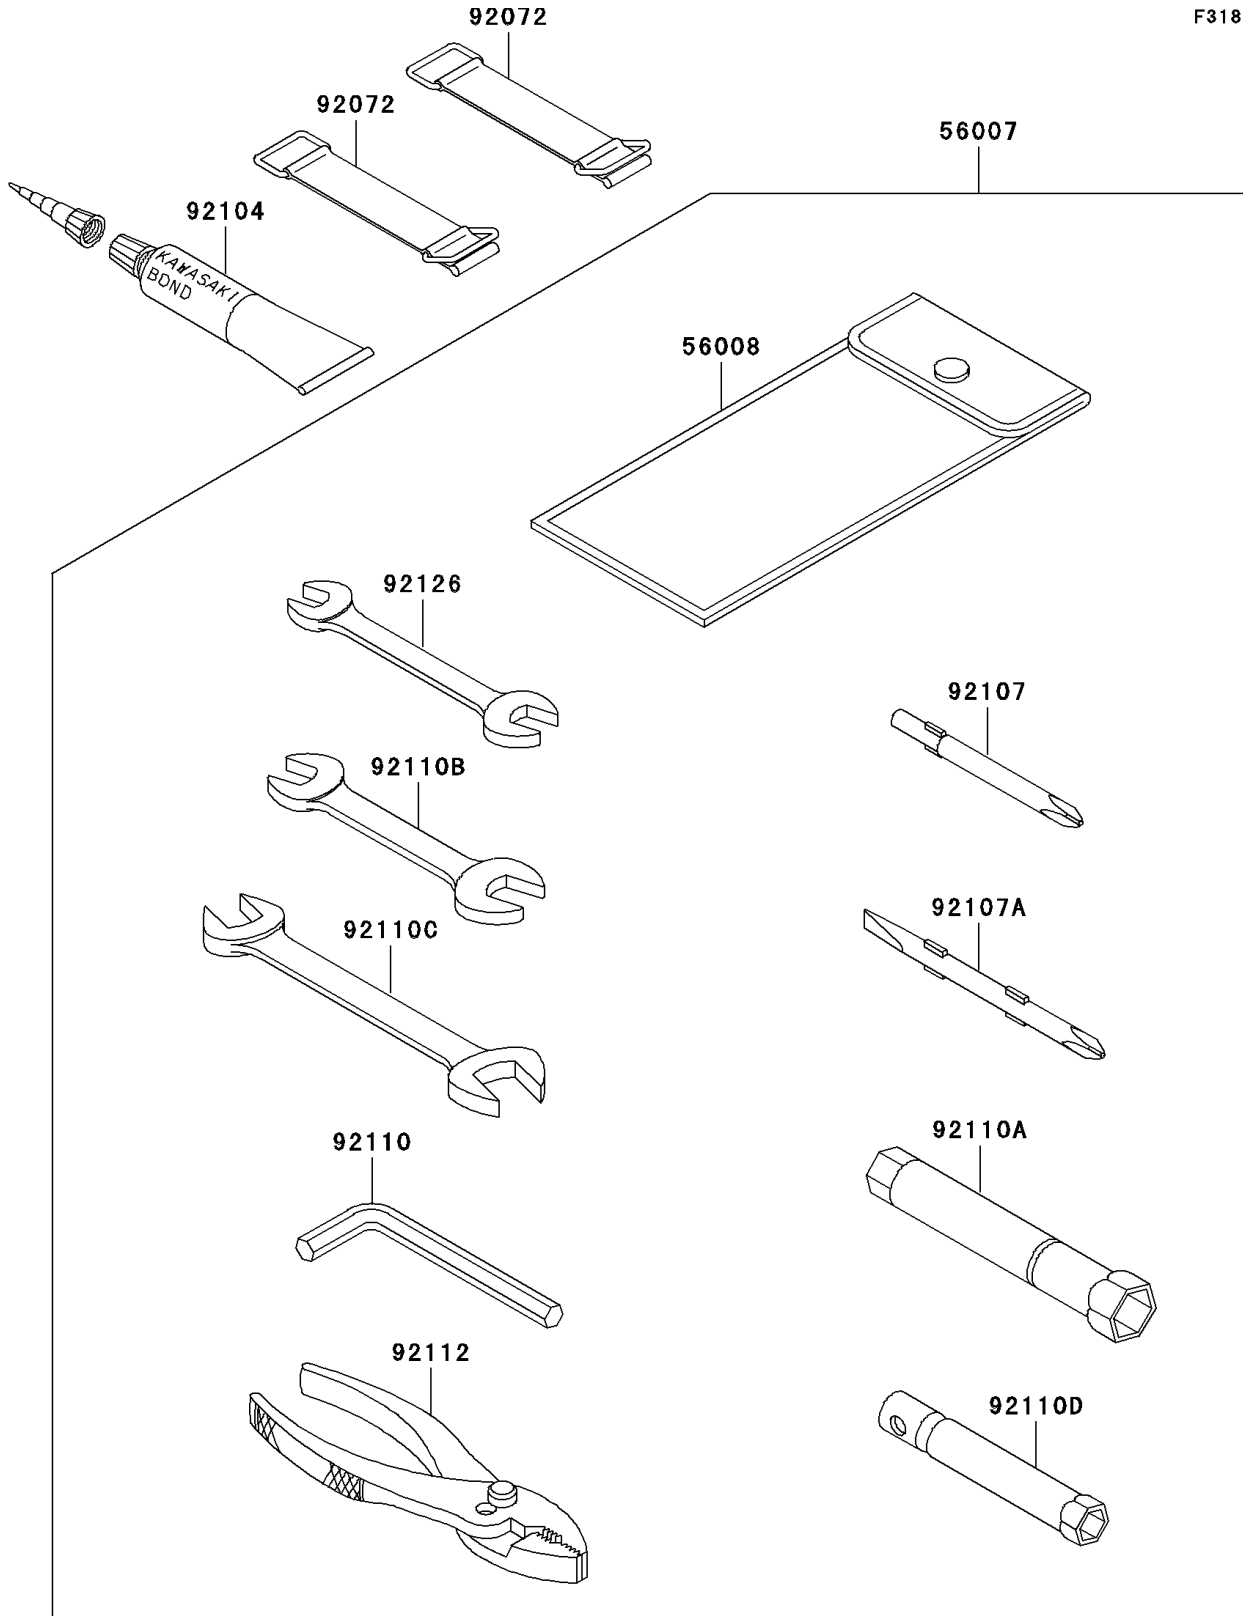

2003 STX-12F PARTS DIAGRAM

Owner's Tools

F3182

2003 STX-12F PARTS LIST

Owner's Tools

ITEM NAME	PART NUMBER	QUANTITY
TOOL-KIT (Ref # 56007)	56007-3716	1
BAG,TOOL (Ref # 56008)	56008-3704	1
BAND,L=50 (Ref # 92072)	92072-3853	2
GASKET-LIQUID,TUBE,100G,SILVER (Ref # 92104)	92104-002	AR
TOOL-DRIVER,#3PHILLIPS (Ref # 92107)	92107-005	1
TOOL-DRIVER,#2PHILLIPS&SLOT (Ref # 92107A)	92107-1051	1
TOOL-WRENCH,ALLEN,5MM (Ref # 92110)	92110-1015	1
TOOL-WRENCH,BOX,16MM (Ref # 92110A)	92110-1145	1
TOOL-WRENCH,OPEN END,10X12 (Ref # 92110B)	92110-1152	1
TOOL-WRENCH,OPEN END,14X17 (Ref # 92110C)	92110-1153	1
TOOL-WRENCH,BOX,10MM (Ref # 92110D)	92110-1156	1
TOOL-PLIERS (Ref # 92112)	92112-1001	1
TOOL-WRENCH,OPEN END,8X10 (Ref # 92126)	92126-004	1