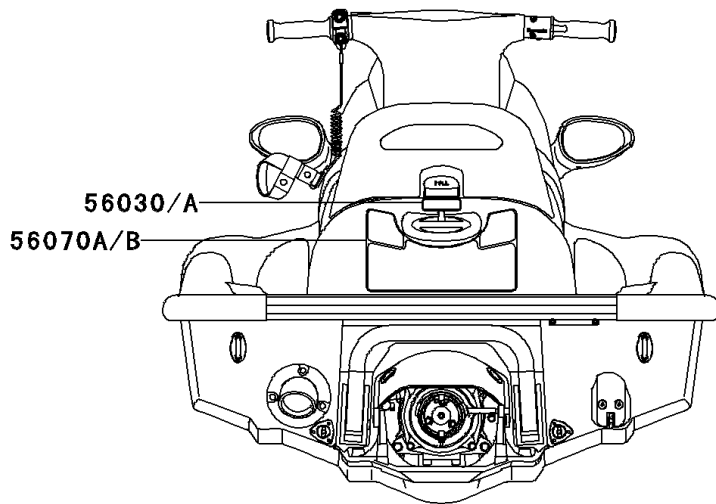

2003 STX-12F PARTS DIAGRAM

Labels

F3183

2003 STX-12F PARTS LIST

Labels

ITEM NAME	PART NUMBER	QUANTITY
LABEL,FIRE EXTINGUISHER (Ref # 56030)	56030-3755	1
LABEL,REVERSE (Ref # 56030B)	56030-3815	1
LABEL-WARNING,GASOLINE (Ref # 56040)	56040-3972	1
LABEL-WARNING,DAMPER (Ref # 56070)	56070-3876	1
LABEL-WARNING,IMPORTANT SAFETY (Ref # 56070A)	56070-3937	1
LABEL-WARNING,GRAB HANDLE&STEP (Ref # 56070C)	56070-3964	1
LABEL-WARNING,TETHER SWITCH (Ref # 56070E)	56070-3970	1