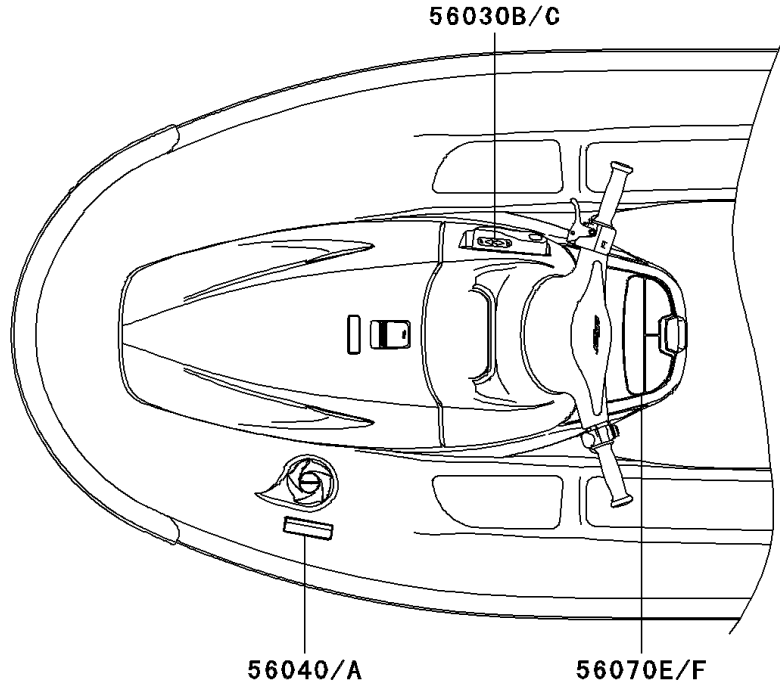

2003 STX-12F PARTS DIAGRAM

Labels

F3183

2003 STX-12F PARTS LIST

Labels

ITEM NAME	PART NUMBER	QUANTITY
LABEL,FIRE EXTINGUISHER (Ref # 56030)	56030-3755	1
LABEL,REVERSE (Ref # 56030B)	56030-3815	1
LABEL-WARNING,GASOLINE (Ref # 56040)	56040-3972	1
LABEL-WARNING,DAMPER (Ref # 56070)	56070-3876	1
LABEL-WARNING,IMPORTANT SAFETY (Ref # 56070A)	56070-3937	1
LABEL-WARNING,GRAB HANDLE&STEP (Ref # 56070C)	56070-3964	1
LABEL-WARNING,TETHER SWITCH (Ref # 56070E)	56070-3970	1