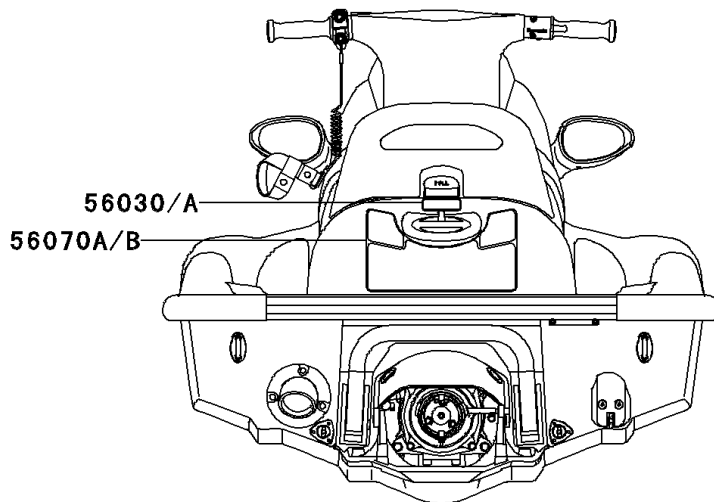

2003 STX-12F PARTS DIAGRAM

Labels

F3183

2003 STX-12F PARTS LIST

Labels

ITEM NAME	PART NUMBER	QUANTITY
LABEL,FIRE EXTINGUISHER (Ref # 56030)	56030-3755	1
LABEL,REVERSE (Ref # 56030B)	56030-3815	1
LABEL-WARNING,GASOLINE (Ref # 56040)	56040-3972	1
LABEL-WARNING,DAMPER (Ref # 56070)	56070-3876	1
LABEL-WARNING,IMPORTANT SAFETY (Ref # 56070A)	56070-3937	1
LABEL-WARNING,GRAB HANDLE&STEP (Ref # 56070C)	56070-3964	1
LABEL-WARNING,TETHER SWITCH (Ref # 56070E)	56070-3970	1