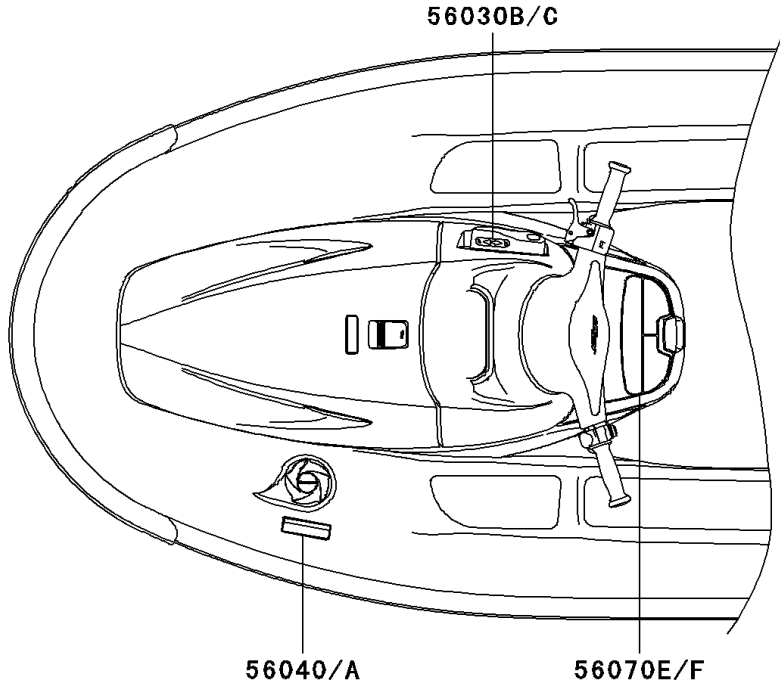

2003 STX-12F PARTS DIAGRAM

Labels

F3183

2003 STX-12F PARTS LIST

Labels

ITEM NAME	PART NUMBER	QUANTITY
LABEL,FIRE EXTINGUISHER (Ref # 56030)	56030-3755	1
LABEL,REVERSE (Ref # 56030B)	56030-3815	1
LABEL-WARNING,GASOLINE (Ref # 56040)	56040-3972	1
LABEL-WARNING,DAMPER (Ref # 56070)	56070-3876	1
LABEL-WARNING,IMPORTANT SAFETY (Ref # 56070A)	56070-3937	1
LABEL-WARNING,GRAB HANDLE&STEP (Ref # 56070C)	56070-3964	1
LABEL-WARNING,TETHER SWITCH (Ref # 56070E)	56070-3970	1