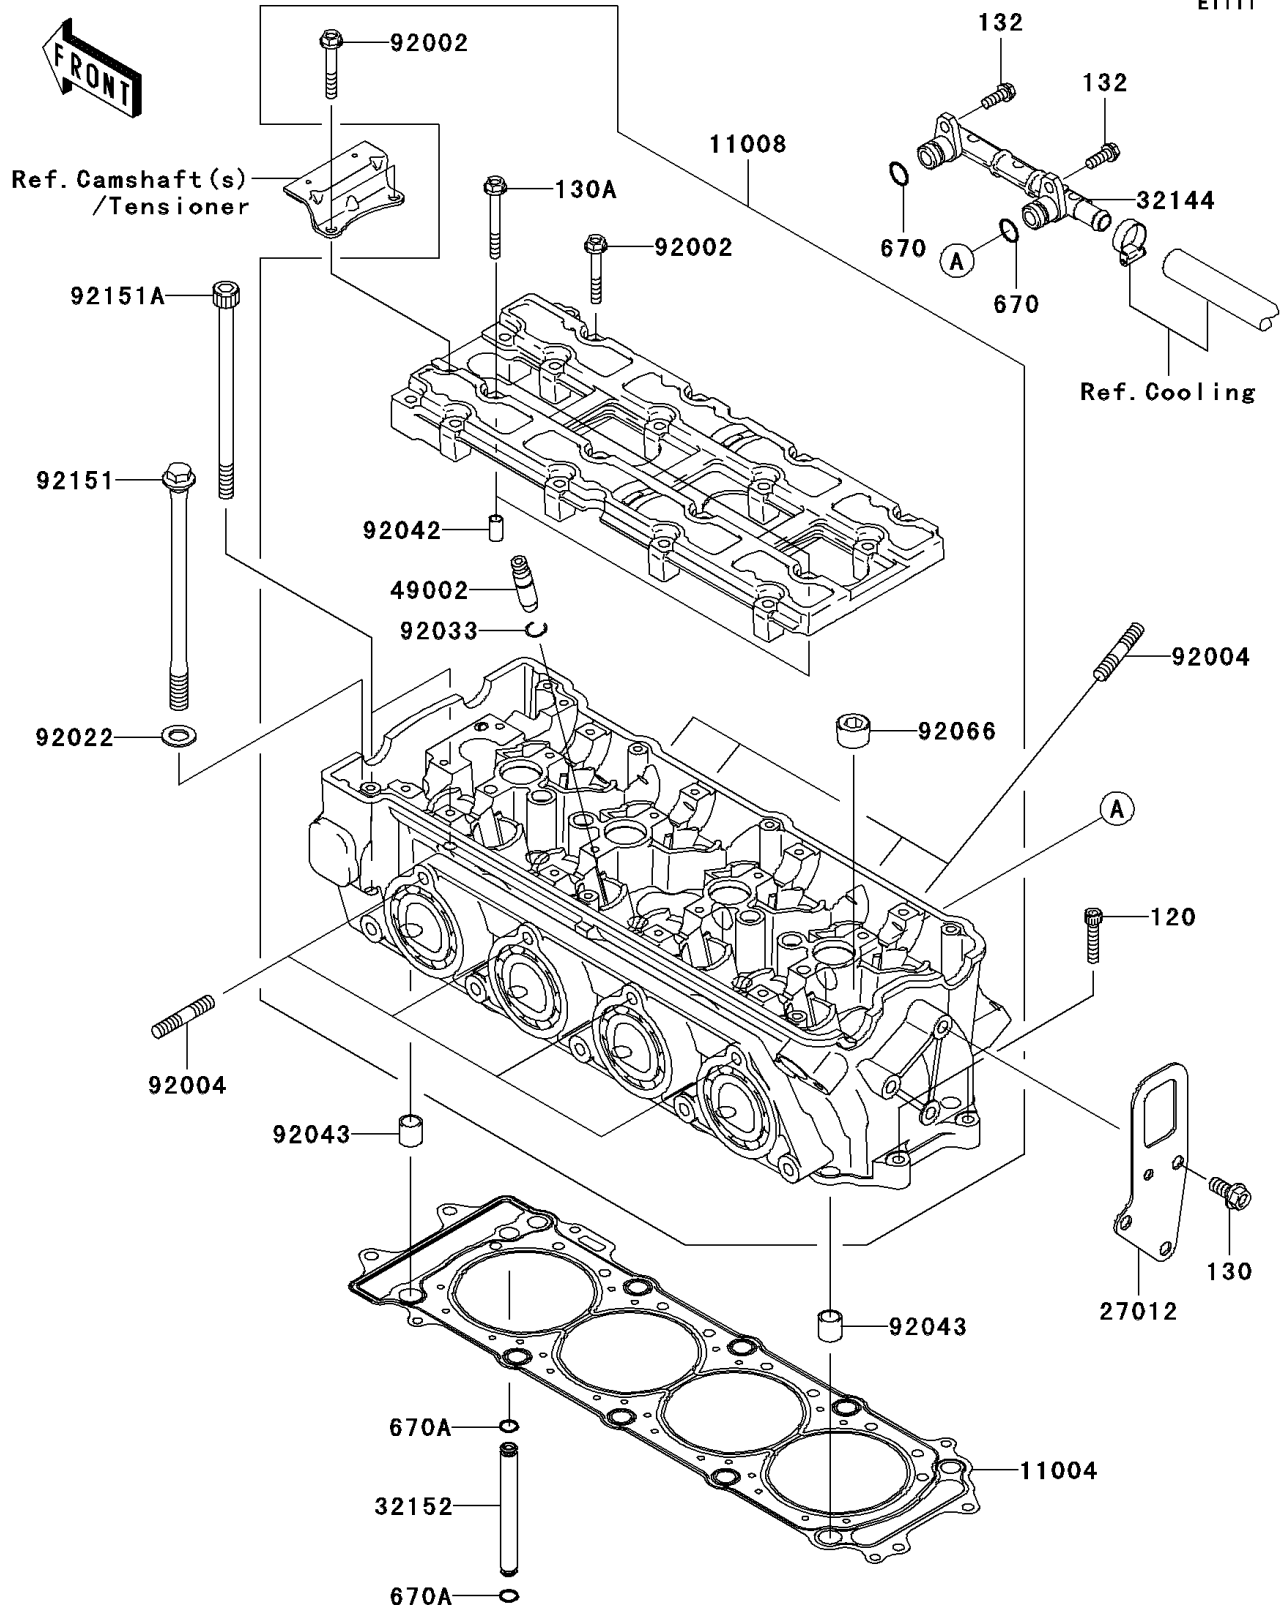

# 2004 STX-15F PARTS DIAGRAM

Cylinder Head

## 2004 STX-15F PARTS LIST

### Cylinder Head

ITEM NAME	PART NUMBER	QUANTITY
GASKET-HEAD (Ref # 11004)	11004-3721	1
HEAD-COMP-CYLINDER (Ref # 11008)	11008-3705	1
HOOK,ENGINE,RR (Ref # 27012)	27012-3856	1
PIPE-ASSY (Ref # 32144)	32144-3703	1
PIPE,OIL (Ref # 32152)	32152-1544	1
GUIDE-VALVE (Ref # 49002)	49002-1140	AR
BOLT,6X40 (Ref # 92002)	92002-1756	18
STUD,8X30 (Ref # 92004)	92004-3743	8
WASHER,11.5X20.5X1.6 (Ref # 92022)	92022-1720	10
RING-SNAP (Ref # 92033)	92033-1247	16
PIN,DOWEL,6.3X8X14 (Ref # 92042)	92042-007	2
PIN,14X14 (Ref # 92043)	92043-1593	2
PLUG,PT1/2X12.5 (Ref # 92066)	92066-0002	5
BOLT,11X168 (Ref # 92151)	92151-1513	10
BOLT,SOCKET,7X120 (Ref # 92151A)	92151-1804	2
BOLT-SOCKET (Ref # 120)	120Z0630	2
BOLT-FLANGED (Ref # 130)	130Y0818	3
BOLT-FLANGED (Ref # 130A)	130Z0650	2
BOLT-FLANGED-SMALL (Ref # 132)	132Y0616	2
O RING,12MM (Ref # 670)	670B2012	2
O RING,7MM (Ref # 670A)	670D1507	2