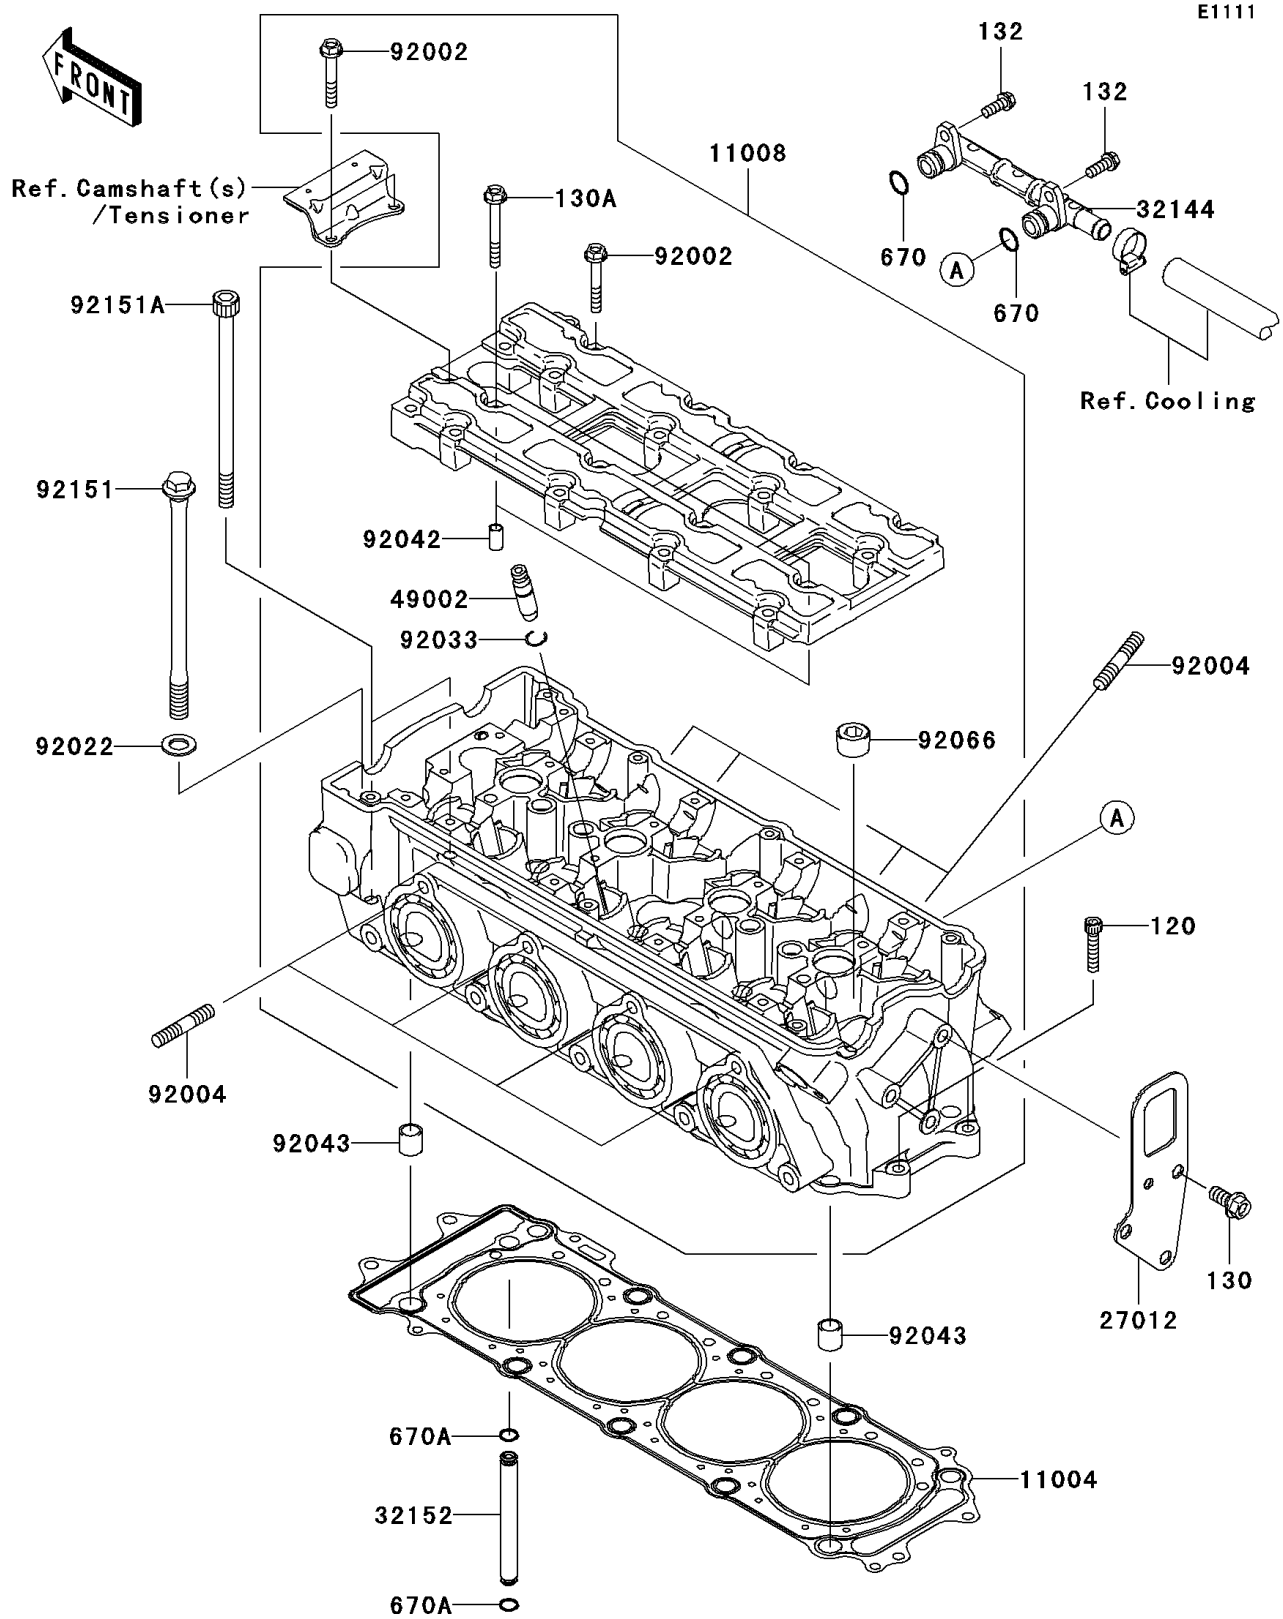

# 2005 STX-15F PARTS DIAGRAM

Cylinder Head

## 2005 STX-15F PARTS LIST

### Cylinder Head

ITEM NAME	PART NUMBER	QUANTITY
GASKET-HEAD (Ref # 11004)	11004-3721	1
HEAD-COMP-CYLINDER (Ref # 11008)	11008-3705	1
HOOK,ENGINE,RR (Ref # 27012)	27012-3856	1
PIPE-ASSY (Ref # 32144)	32144-3703	1
PIPE,OIL (Ref # 32152)	32152-1544	1
GUIDE-VALVE (Ref # 49002)	49002-1140	AR
BOLT,6X40 (Ref # 92002)	92002-1756	18
STUD,8X30 (Ref # 92004)	92004-3743	8
WASHER,11.5X20.5X1.6 (Ref # 92022)	92022-1720	10
RING-SNAP (Ref # 92033)	92033-1247	16
PIN,DOWEL,6.3X8X14 (Ref # 92042)	92042-007	2
PIN,14X14 (Ref # 92043)	92043-1593	2
PLUG,PT1/2X12.5 (Ref # 92066)	92066-0002	5
BOLT,11X168 (Ref # 92151)	92151-1513	10
BOLT,SOCKET,7X120 (Ref # 92151A)	92151-1804	2
BOLT-SOCKET (Ref # 120)	120Z0630	2
BOLT-FLANGED (Ref # 130)	130Y0818	3
BOLT-FLANGED (Ref # 130A)	130Z0650	2
BOLT-FLANGED-SMALL (Ref # 132)	132Y0616	2
O RING,12MM (Ref # 670)	670B2012	2
O RING,7MM (Ref # 670A)	670D1507	2