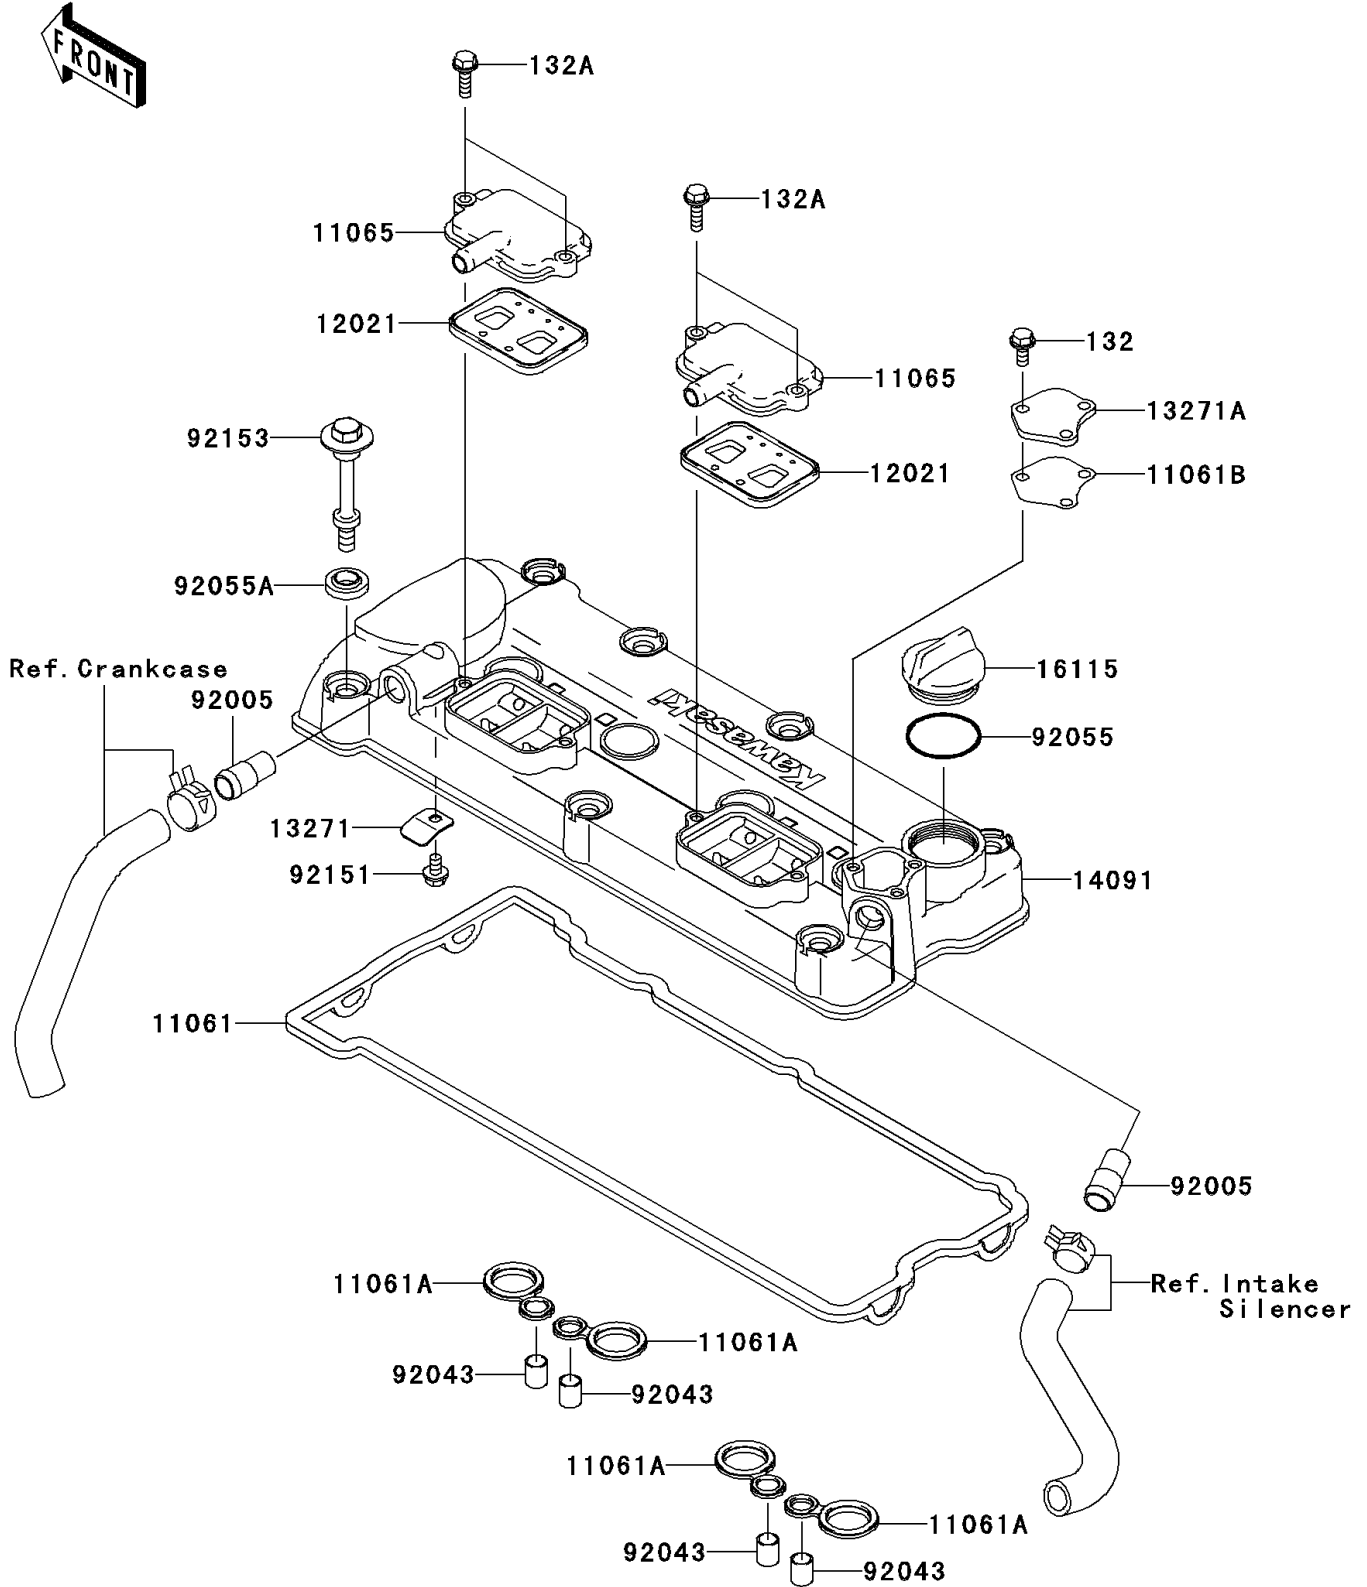

2004 STX-15F PARTS DIAGRAM

Cylinder Head Cover

E1112

2004 STX-15F PARTS LIST

Cylinder Head Cover

ITEM NAME	PART NUMBER	QUANTITY
GASKET,HEAD COVER (Ref # 11061)	11061-0090	1
GASKET,SPARK PLUG HOLE (Ref # 11061A)	11061-0105	4
GASKET,PLATE (Ref # 11061B)	11061-3728	1
CAP,ASV (Ref # 11065)	11065-3723	2
VALVE-ASSY-REED (Ref # 12021)	12021-1119	2
PLATE (Ref # 13271)	13271-3851	1
PLATE (Ref # 13271A)	13271-3898	1
COVER,HEAD (Ref # 14091)	14091-3760	1
CAP-OIL FILLER (Ref # 16115)	16115-1064	1
FITTING (Ref # 92005)	92005-3741	2
PIN,10.1X12X14 (Ref # 92043)	92043-4009	4
RING-O,38MM (Ref # 92055)	92055-1295	1
RING-O,HEAD COVER BOLT (Ref # 92055A)	92055-1352	7
BOLT,6X10 (Ref # 92151)	92151-1822	1
BOLT,HEAD COVER (Ref # 92153)	92153-3706	7
BOLT-FLANGED-SMALL (Ref # 132)	132Y0614	3
BOLT-FLANGED-SMALL (Ref # 132A)	132Y0620	4