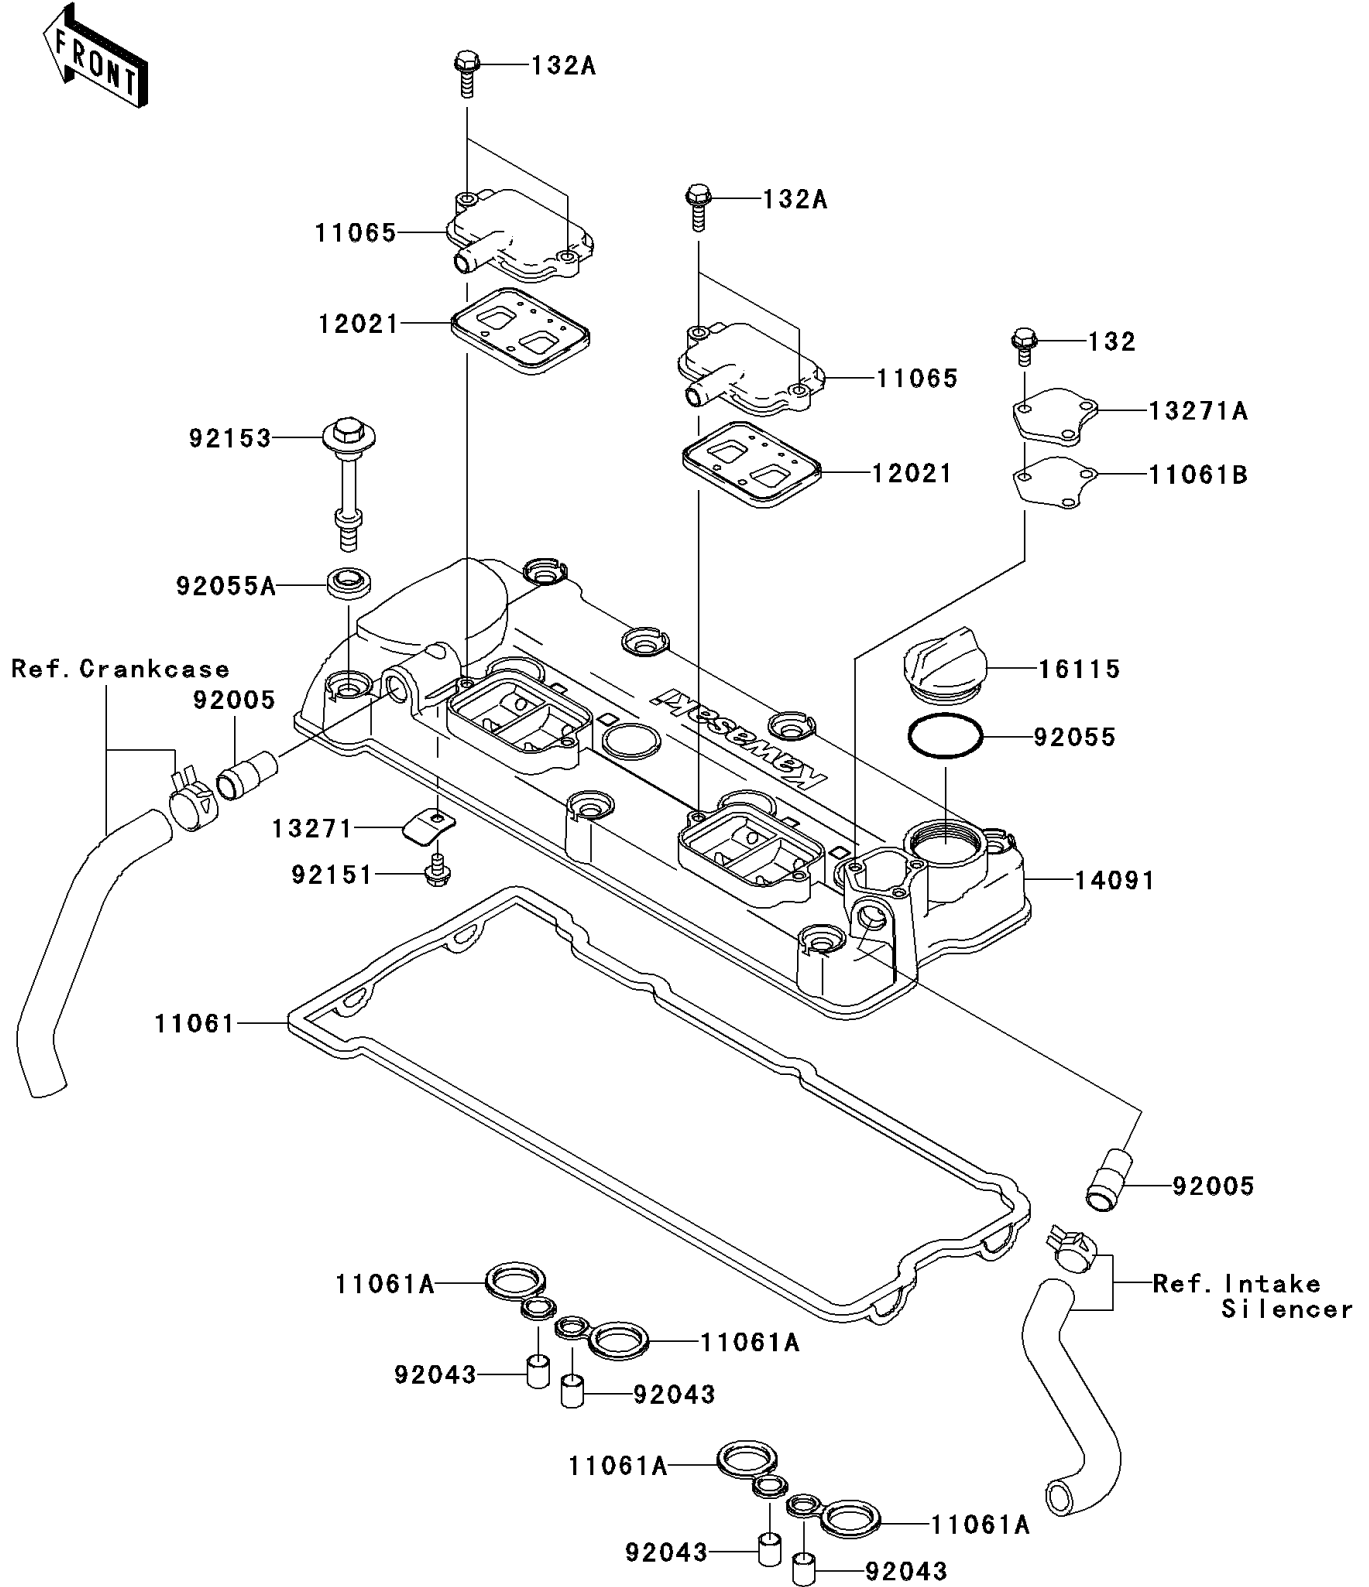

2005 STX-15F PARTS DIAGRAM

Cylinder Head Cover

E1112

2005 STX-15F PARTS LIST

Cylinder Head Cover

ITEM NAME	PART NUMBER	QUANTITY
GASKET,HEAD COVER (Ref # 11061)	11061-0090	1
GASKET,SPARK PLUG HOLE (Ref # 11061A)	11061-0105	4
GASKET,PLATE (Ref # 11061B)	11061-3728	1
CAP,ASV (Ref # 11065)	11065-3723	2
VALVE-ASSY-REED (Ref # 12021)	12021-1119	2
PLATE (Ref # 13271)	13271-3851	1
PLATE (Ref # 13271A)	13271-3898	1
COVER,HEAD (Ref # 14091)	14091-3760	1
CAP-OIL FILLER (Ref # 16115)	16115-1064	1
FITTING (Ref # 92005)	92005-3741	2
PIN,10.1X12X14 (Ref # 92043)	92043-4009	4
RING-O,38MM (Ref # 92055)	92055-1295	1
RING-O,HEAD COVER BOLT (Ref # 92055A)	92055-1352	7
BOLT,6X10 (Ref # 92151)	92151-1822	1
BOLT,HEAD COVER (Ref # 92153)	92153-3706	7
BOLT-FLANGED-SMALL (Ref # 132)	132Y0614	3
BOLT-FLANGED-SMALL (Ref # 132A)	132Y0620	4