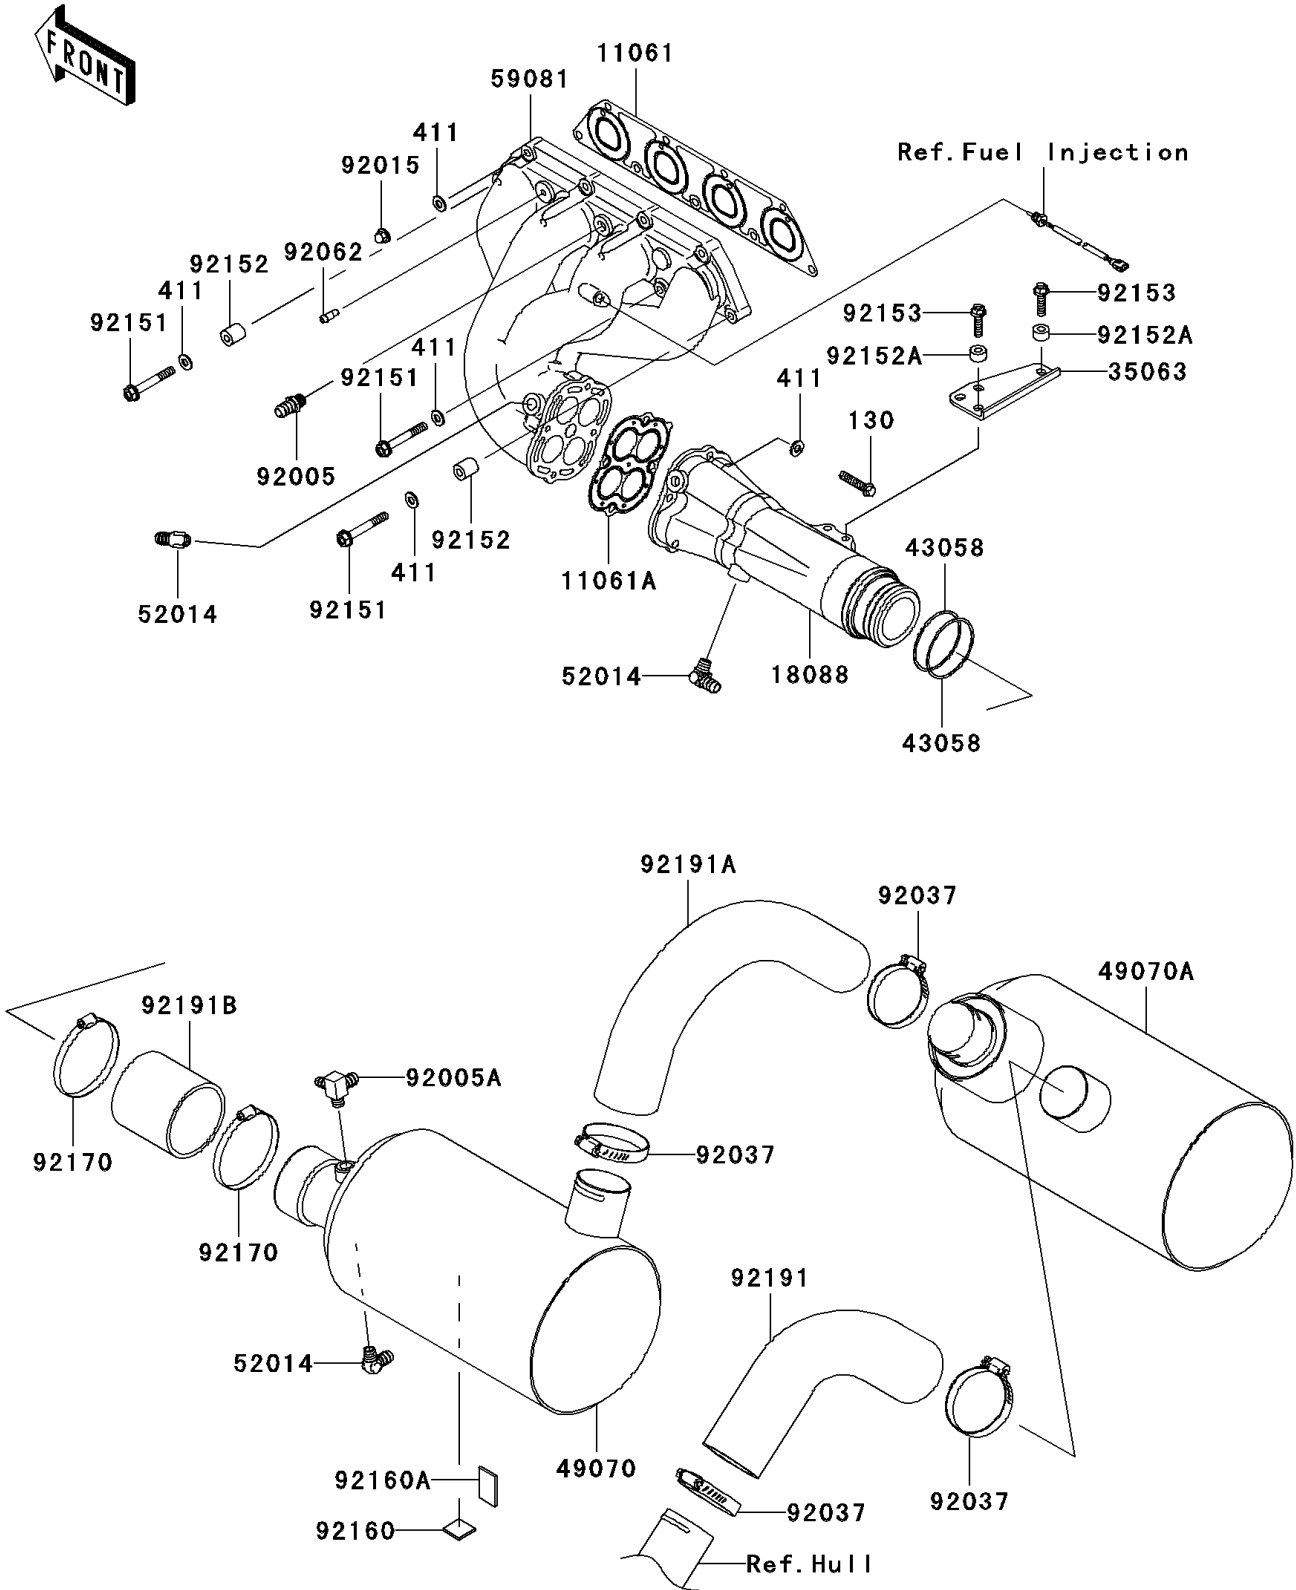

2004 STX-15F PARTS DIAGRAM

Muffler(s)

E1140

2004 STX-15F PARTS LIST

Muffler(s)

ITEM NAME	PART NUMBER	QUANTITY
GASKET,MANIFOLD EXHAUST (Ref # 11061)	11061-3713	1
GASKET,PIPE EXHAUST (Ref # 11061A)	11061-3714	1
PIPE-EXHAUST (Ref # 18088)	18088-3723	1
STAY (Ref # 35063)	35063-3704	1
RING,GASKET (Ref # 43058)	43058-3733	2
MUFFLER-COMP (Ref # 49070)	49070-3744	1
MUFFLER-COMP,2ND (Ref # 49070A)	49070-3745	1
ELBOW (Ref # 52014)	52014-3711	3
MANIFOLD-EXHAUST (Ref # 59081)	59081-3741	1
FITTING (Ref # 92005)	92005-3714	1
FITTING (Ref # 92005A)	92005-3751	1
NUT,CAP,8MM (Ref # 92015)	92015-1371	4
CLAMP (Ref # 92037)	92037-3738	4
NOZZLE (Ref # 92062)	92062-3705	1
BOLT,8X60 (Ref # 92151)	92151-3730	5
COLLAR (Ref # 92152)	92152-3736	2
COLLAR,8.2X17X10 (Ref # 92152A)	92152-3740	4
BOLT,FLANGED,8X30 (Ref # 92153)	92153-3722	4
DAMPER,25X25 (Ref # 92160)	92160-3864	1
DAMPER,40X25 (Ref # 92160A)	92160-3865	1
CLAMP (Ref # 92170)	92170-3760	2
TUBE,RR (Ref # 92191)	92191-3984	1
TUBE,FR (Ref # 92191A)	92191-3985	1
TUBE,PIPE EX-MUFFLER (Ref # 92191B)	92191-3986	1
BOLT-FLANGED (Ref # 130)	130Z0840	4
WASHER-PLAIN,8MM (Ref # 411)	411S0800	13