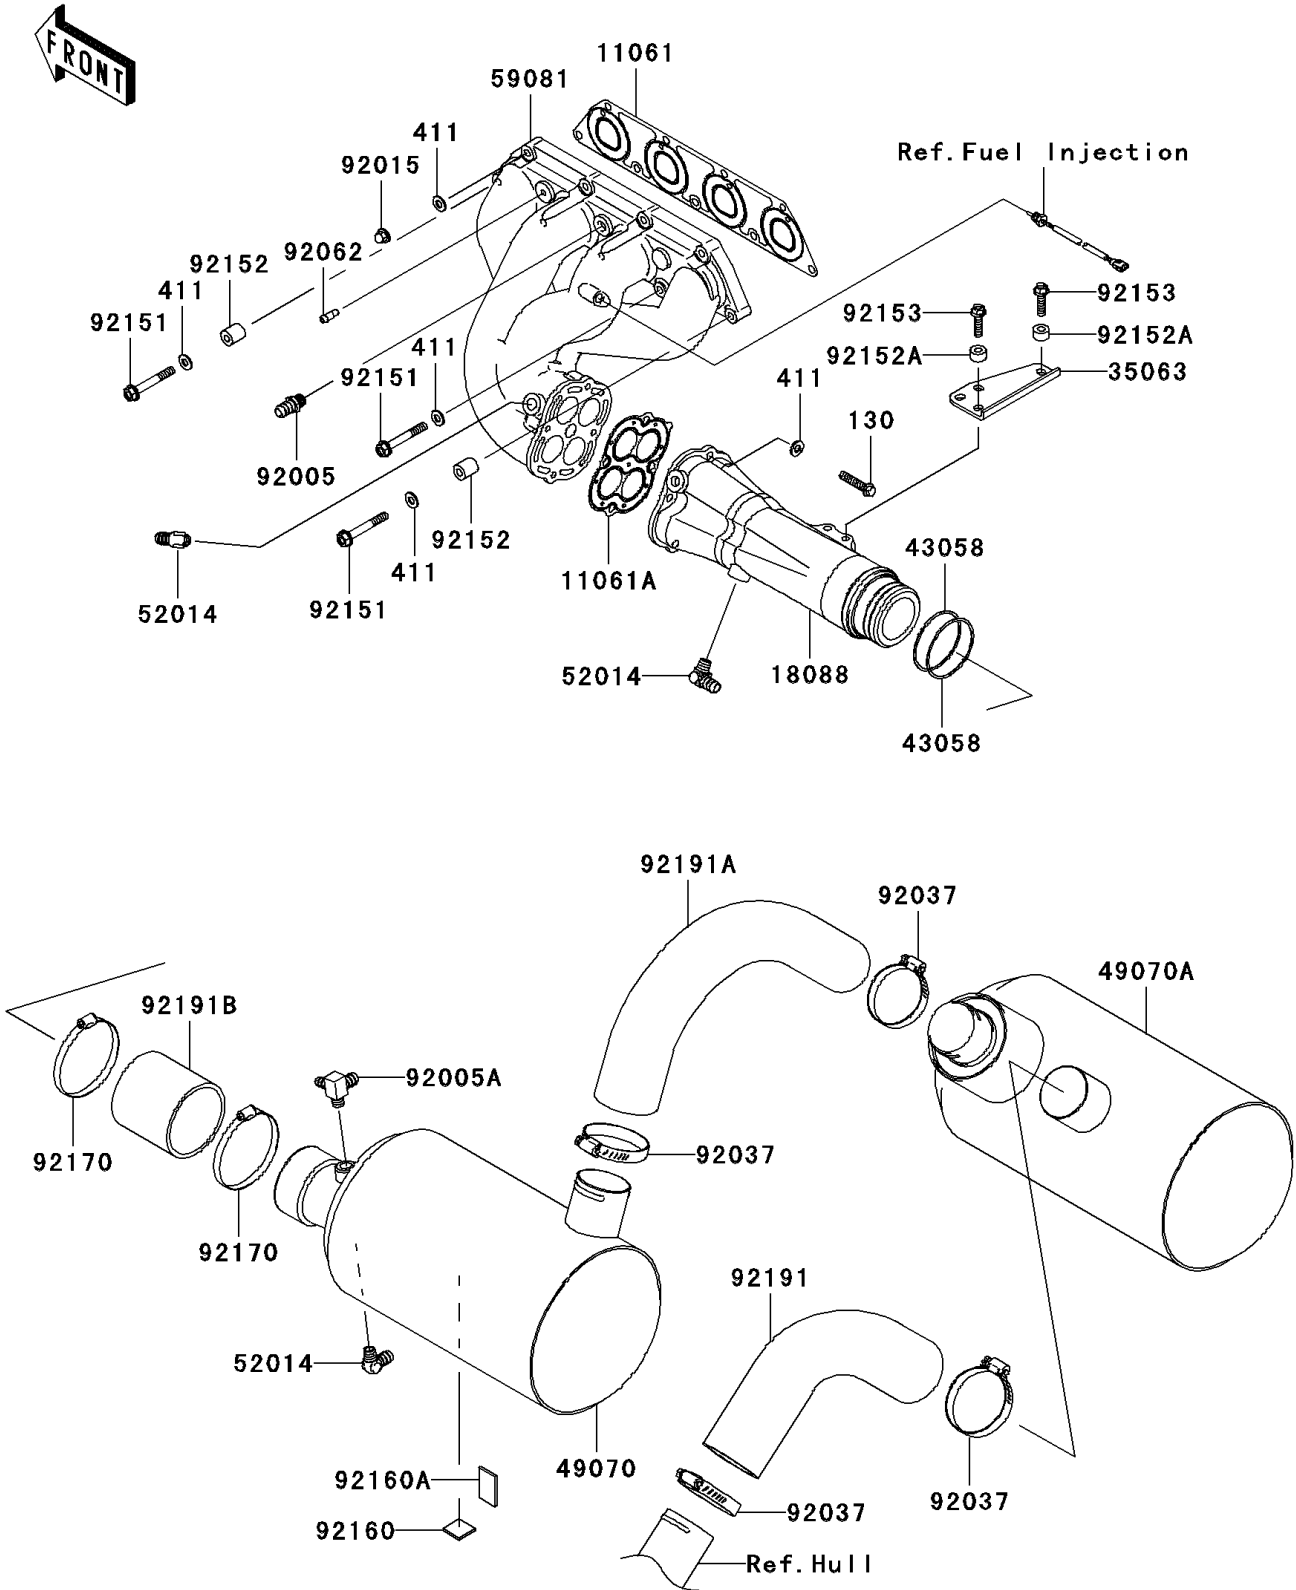

2005 STX-15F PARTS DIAGRAM

Muffler(s)

E1140

2005 STX-15F PARTS LIST

Muffler(s)

ITEM NAME	PART NUMBER	QUANTITY
GASKET,MANIFOLD EXHAUST (Ref # 11061)	11061-3713	1
GASKET,PIPE EXHAUST (Ref # 11061A)	11061-3714	1
PIPE-EXHAUST (Ref # 18088)	18088-3723	1
STAY (Ref # 35063)	35063-3704	1
RING,GASKET (Ref # 43058)	43058-3733	2
MUFFLER-COMP (Ref # 49070)	49070-3744	1
MUFFLER-COMP,2ND (Ref # 49070A)	49070-3745	1
ELBOW (Ref # 52014)	52014-3711	3
MANIFOLD-EXHAUST (Ref # 59081)	59081-3741	1
FITTING (Ref # 92005)	92005-3714	1
FITTING (Ref # 92005A)	92005-3751	1
NUT,CAP,8MM (Ref # 92015)	92015-1371	4
CLAMP (Ref # 92037)	92037-3738	4
NOZZLE (Ref # 92062)	92062-3705	1
BOLT,8X60 (Ref # 92151)	92151-3730	5
COLLAR (Ref # 92152)	92152-3736	2
COLLAR,8.2X17X10 (Ref # 92152A)	92152-3740	4
BOLT,FLANGED,8X30 (Ref # 92153)	92153-3722	4
DAMPER,25X25 (Ref # 92160)	92160-3864	1
DAMPER,40X25 (Ref # 92160A)	92160-3865	1
CLAMP (Ref # 92170)	92170-3760	2
TUBE,RR (Ref # 92191)	92191-3984	1
TUBE,FR (Ref # 92191A)	92191-3985	1
TUBE,PIPE EX-MUFFLER (Ref # 92191B)	92191-3986	1
BOLT-FLANGED (Ref # 130)	130Z0840	4
WASHER-PLAIN,8MM (Ref # 411)	411S0800	13