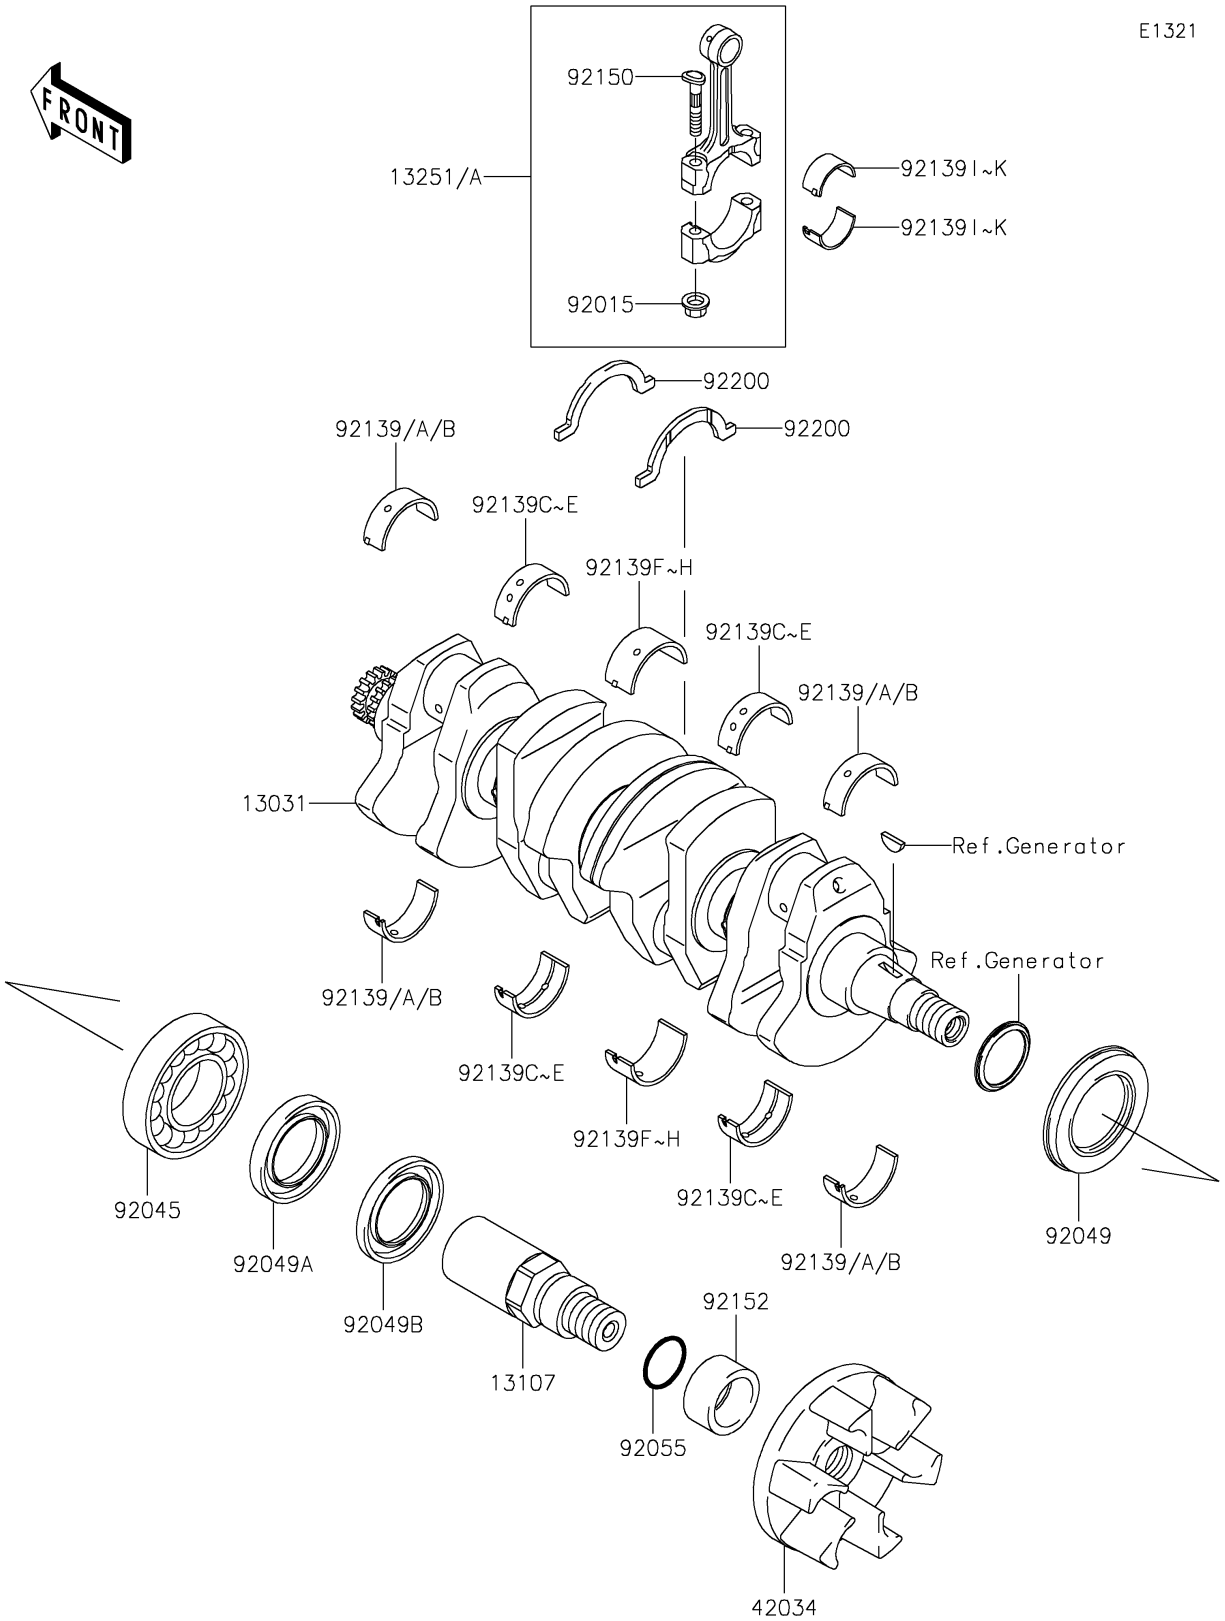

2004 STX-15F PARTS DIAGRAM

Crankshaft

E1321

2004 STX-15F PARTS LIST

Crankshaft

ITEM NAME	PART NUMBER	QUANTITY
CRANKSHAFT-COMP (Ref # 13031)	13031-3741	1
SHAFT (Ref # 13107)	13107-3785	1
ROD-ASSY-CONNECTING,I (Ref # 13251)	13251-3702-II	4
ROD-ASSY-CONNECTING,J (Ref # 13251A)	13251-3702-JJ	4
COUPLING (Ref # 42034)	42034-3711	1
NUT,CONNECTING ROD (Ref # 92015)	92015-1559	8
BEARING-BALL,6208ZZ AS2S (Ref # 92045)	92045-3739	1
SEAL-OIL,SD347626LHS (Ref # 92049)	92049-3736	1
SEAL-OIL,FPJ740628.5ZS (Ref # 92049A)	92049-3737	1
SEAL-OIL,S40626NS (Ref # 92049B)	92049-3738	1
RING-O (Ref # 92055)	92055-091	1
BUSH,CRANK,#1,BLU,NA MODEL (Ref # 92139)	92139-0942	4
BUSH,CRANK,#1,BLK,NA MODEL (Ref # 92139A)	92139-0943	AR
BUSH,CRANK,#1,BRN,NA MODEL (Ref # 92139B)	92139-0944	AR
BUSH,CRANK,#2,BLU,NA MODEL (Ref # 92139C)	92139-0945	4
BUSH,CRANK,#2,BLK,NA MODEL (Ref # 92139D)	92139-0946	AR
BUSH,CRANK,#2,BRN,NA MODEL (Ref # 92139E)	92139-0947	AR
BUSH,CRANK,#3,BLU,NA MODEL (Ref # 92139F)	92139-0948	2
BUSH,CRANK,#3,BLK,NA MODEL (Ref # 92139G)	92139-0949	AR
BUSH,CRANK,#3,BRN,NA MODEL (Ref # 92139H)	92139-0950	AR
BUSHING,CONNECTING ROD,BLUE (Ref # 92139I)	92139-3708	8
BUSHING,CONNECTING ROD,BLACK (Ref # 92139J)	92139-3709	AR
BUSHING,CONNECTING ROD,BROWN (Ref # 92139K)	92139-3710	AR
BOLT,CONNECTING ROD,9MM (Ref # 92150)	92150-1362	8
COLLAR,OUTPUT RR,L=19.5 (Ref # 92152)	92152-3733	1
WASHER (Ref # 92200)	92200-3789	2