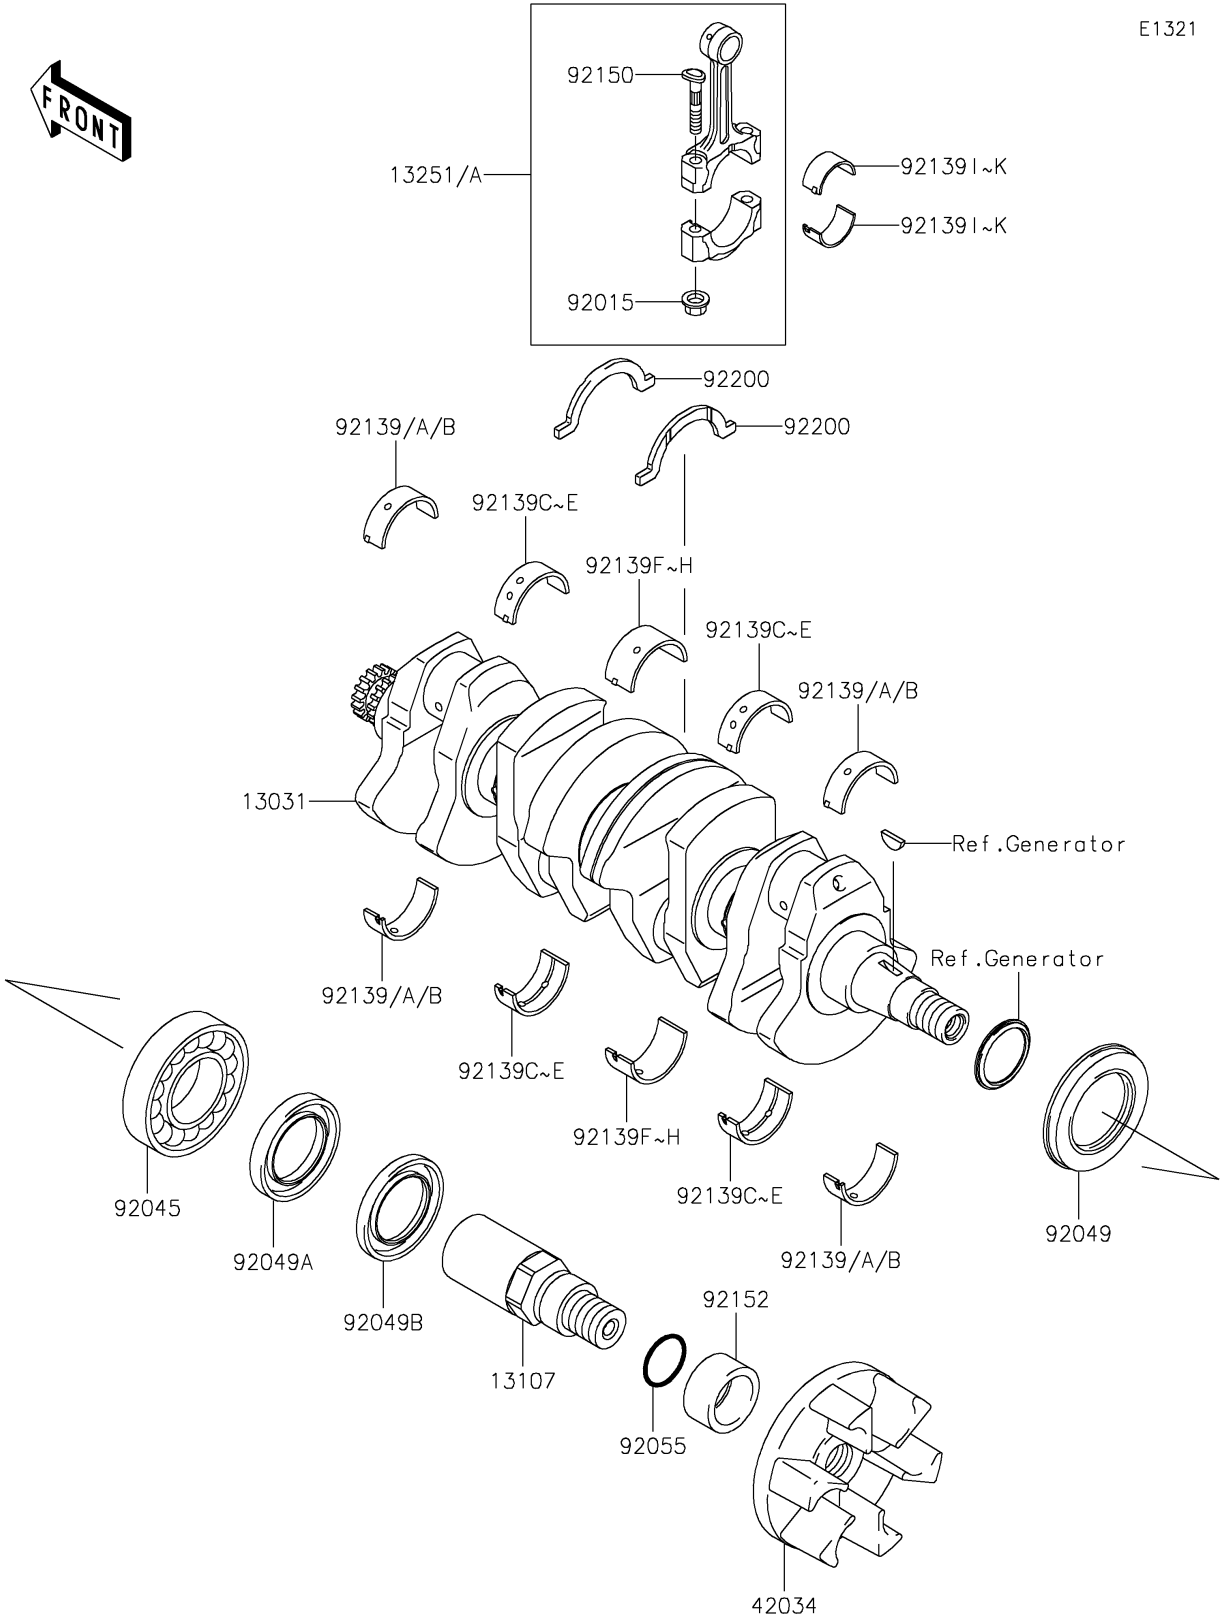

# 2005 STX-15F PARTS DIAGRAM

Crankshaft

E1321

## 2005 STX-15F PARTS LIST

### Crankshaft

ITEM NAME	PART NUMBER	QUANTITY
CRANKSHAFT-COMP (Ref # 13031)	13031-3741	1
SHAFT (Ref # 13107)	13107-3785	1
ROD-ASSY-CONNECTING,I (Ref # 13251)	13251-3702-II	4
ROD-ASSY-CONNECTING,J (Ref # 13251A)	13251-3702-JJ	4
COUPLING (Ref # 42034)	42034-3711	1
NUT,CONNECTING ROD (Ref # 92015)	92015-1559	8
BEARING-BALL,6208ZZ AS2S (Ref # 92045)	92045-3739	1
SEAL-OIL,SD347626LHS (Ref # 92049)	92049-3736	1
SEAL-OIL,FPJ740628.5ZS (Ref # 92049A)	92049-3737	1
SEAL-OIL,S40626NS (Ref # 92049B)	92049-3738	1
RING-O (Ref # 92055)	92055-091	1
BUSH,CRANK,#1&#5,BLU,NA MODEL (Ref # 92139)	92139-0942	4
BUSH,CRANK,#1&#5,BLK,NA MODEL (Ref # 92139A)	92139-0943	AR
BUSH,CRANK,#1&#5,BRN,NA MODEL (Ref # 92139B)	92139-0944	AR
BUSH,CRANK,#2&#4,BLU,NA MODEL (Ref # 92139C)	92139-0945	4
BUSH,CRANK,#2&#4,BLK,NA MODEL (Ref # 92139D)	92139-0946	AR
BUSH,CRANK,#2&#4,BRN,NA MODEL (Ref # 92139E)	92139-0947	AR
BUSH,CRANK,#3,BLU,NA MODEL (Ref # 92139F)	92139-0948	2
BUSH,CRANK,#3,BLK,NA MODEL (Ref # 92139G)	92139-0949	AR
BUSH,CRANK,#3,BRN,NA MODEL (Ref # 92139H)	92139-0950	AR
BUSHING,CONNECTING ROD,BLUE (Ref # 92139I)	92139-3708	8
BUSHING,CONNECTING ROD,BLACK (Ref # 92139J)	92139-3709	AR
BUSHING,CONNECTING ROD,BROWN (Ref # 92139K)	92139-3710	AR
BOLT,CONNECTING ROD,9MM (Ref # 92150)	92150-1362	8
COLLAR,OUTPUT RR,L=19.5 (Ref # 92152)	92152-3733	1
WASHER (Ref # 92200)	92200-3789	2