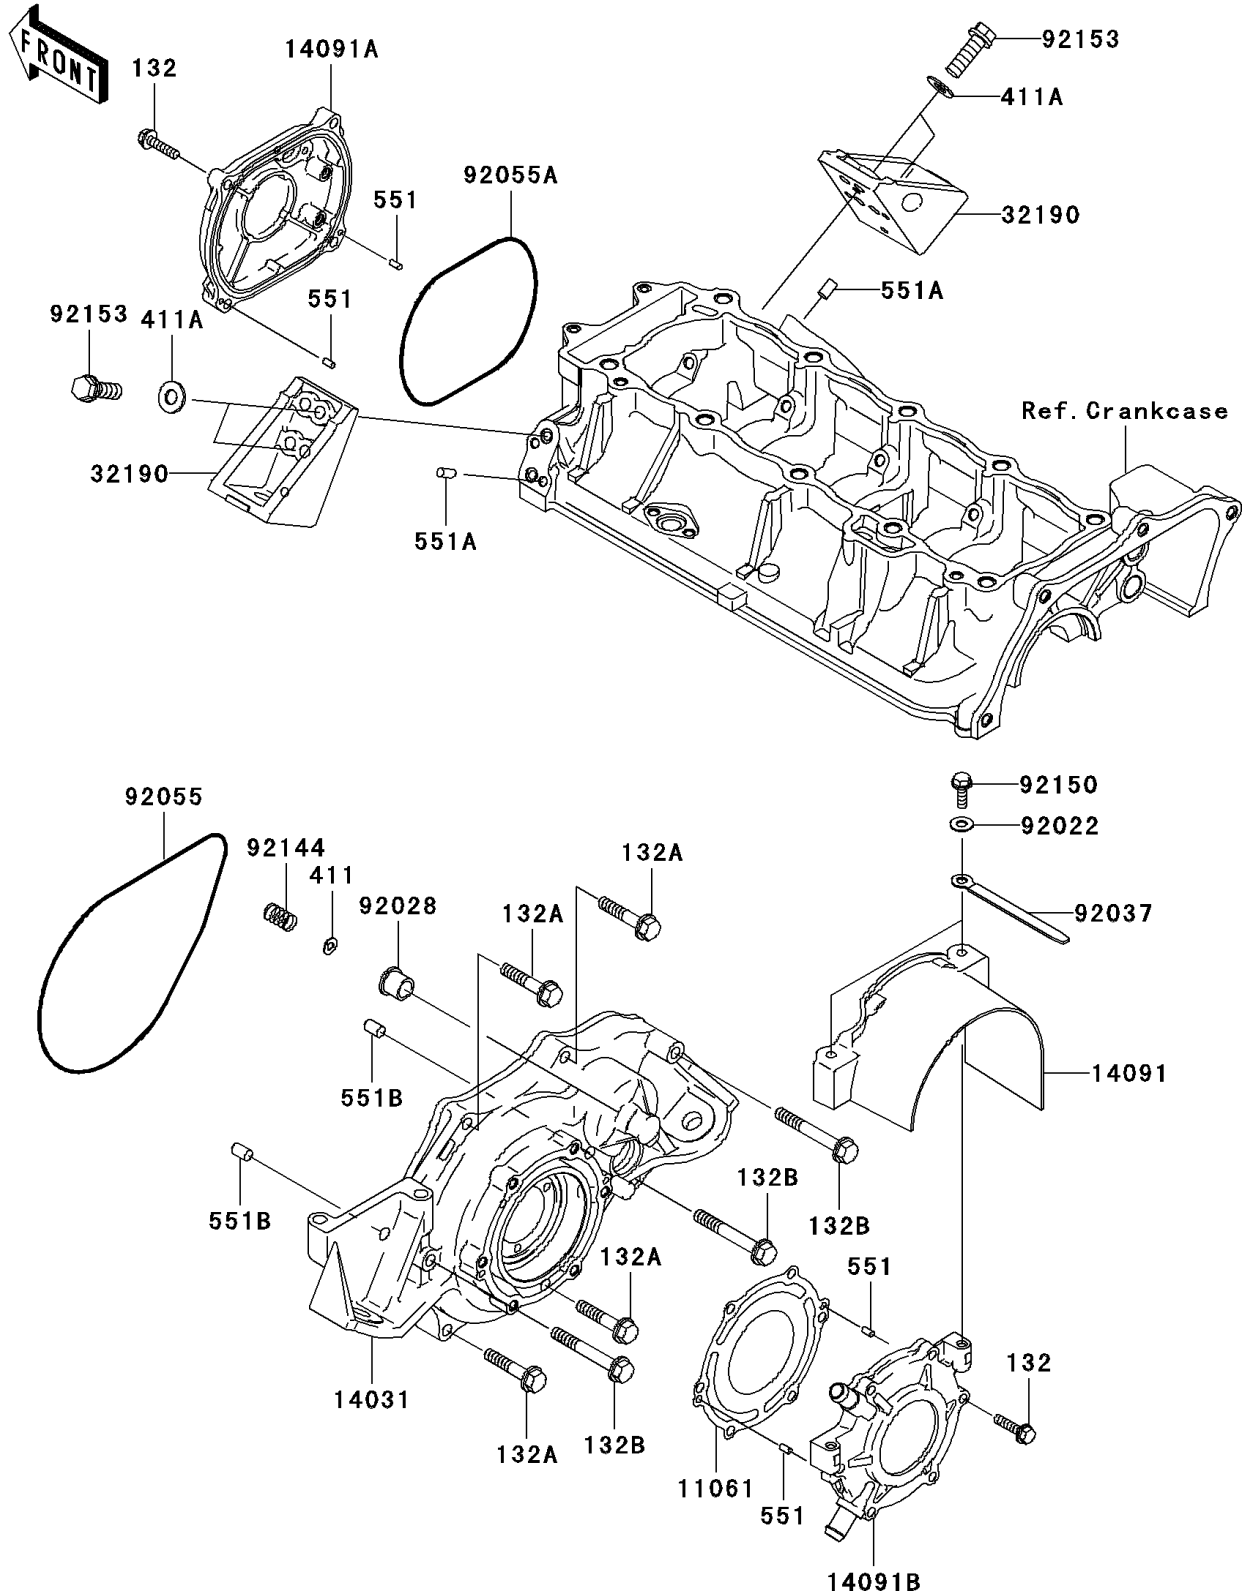

# 2004 STX-15F PARTS DIAGRAM

Engine Cover(s)

E1431

## 2004 STX-15F PARTS LIST

### Engine Cover(s)

ITEM NAME	PART NUMBER	QUANTITY
GASKET,OUTPUT COVER (Ref # 11061)	11061-3709	1
COVER-GENERATOR (Ref # 14031)	14031-3734	1
COVER,COUPLING (Ref # 14091)	14091-3749	1
COVER,PULS (Ref # 14091A)	14091-3763	1
COVER,OUTPUT (Ref # 14091B)	14091-3776	1
BRACKET-ENGINE (Ref # 32190)	32190-3703	2
WASHER,6.5X20X1.5 (Ref # 92022)	92022-3710	2
BUSHING (Ref # 92028)	92028-3718	1
CLAMP,L=100 (Ref # 92037)	92037-3736	2
RING-O,196X3 (Ref # 92055)	92055-3761	1
RING-O,120X3 (Ref # 92055A)	92055-3762	1
SPRING (Ref # 92144)	92144-3728	1
BOLT,6X18 (Ref # 92150)	92150-3729	2
BOLT,FLANGED,8X30 (Ref # 92153)	92153-3722	4
BOLT-FLANGED-SMALL (Ref # 132)	132Y0625	10
BOLT-FLANGED-SMALL (Ref # 132A)	132Y0840	4
BOLT-FLANGED-SMALL (Ref # 132B)	132Y0860	3
WASHER-PLAIN,5MM (Ref # 411)	411S0500	1
WASHER-PLAIN,8MM (Ref # 411A)	411S0800	4
PIN-DOWEL (Ref # 551)	551R0408	4
PIN-DOWEL (Ref # 551A)	551R0612	4
PIN-DOWEL (Ref # 551B)	551R0812	2