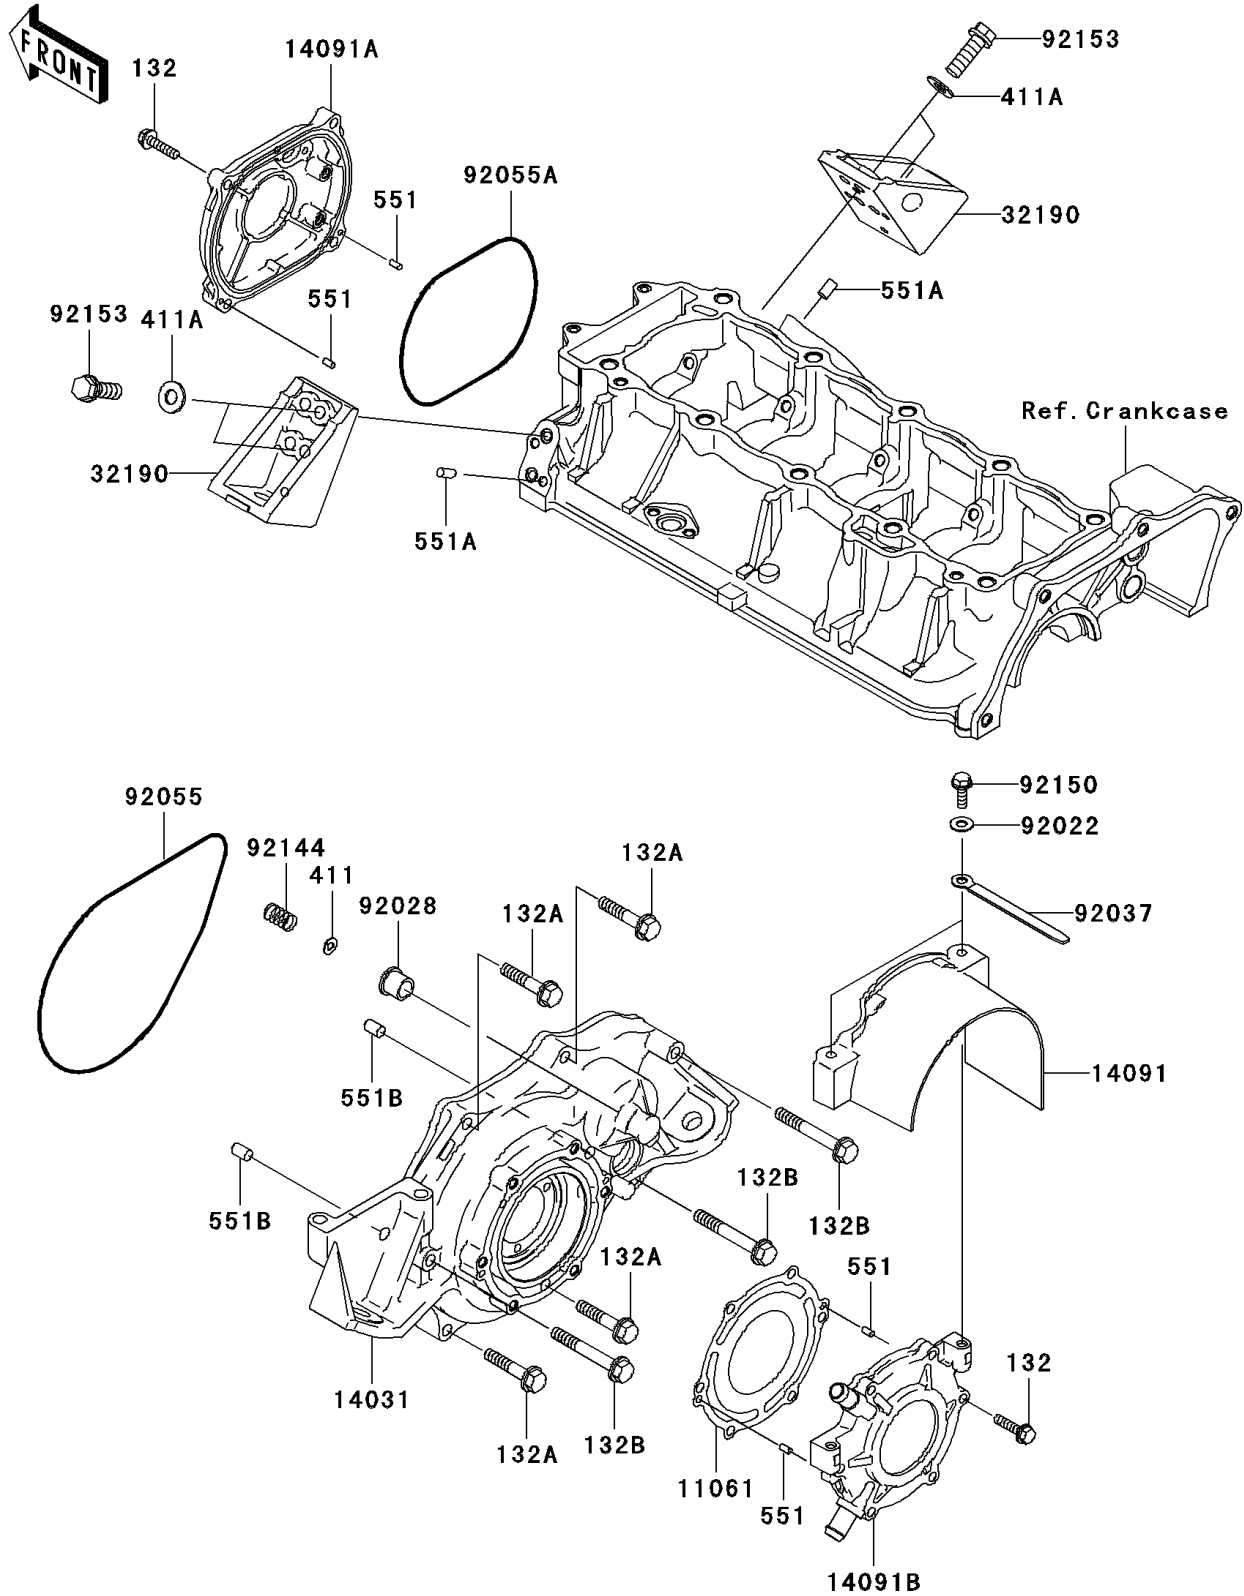

2005 STX-15F PARTS DIAGRAM

Engine Cover(s)

E1431

2005 STX-15F PARTS LIST

Engine Cover(s)

ITEM NAME	PART NUMBER	QUANTITY
GASKET,OUTPUT COVER (Ref # 11061)	11061-3709	1
COVER-GENERATOR (Ref # 14031)	14031-3734	1
COVER,COUPLING (Ref # 14091)	14091-3749	1
COVER,PULS (Ref # 14091A)	14091-3763	1
COVER,OUTPUT (Ref # 14091B)	14091-3776	1
BRACKET-ENGINE (Ref # 32190)	32190-3703	2
WASHER,6.5X20X1.5 (Ref # 92022)	92022-3710	2
BUSHING (Ref # 92028)	92028-3718	1
CLAMP,L=100 (Ref # 92037)	92037-3736	2
RING-O,196X3 (Ref # 92055)	92055-3761	1
RING-O,120X3 (Ref # 92055A)	92055-3762	1
SPRING (Ref # 92144)	92144-3728	1
BOLT,6X18 (Ref # 92150)	92150-3729	2
BOLT,FLANGED,8X30 (Ref # 92153)	92153-3722	4
BOLT-FLANGED-SMALL (Ref # 132)	132Y0625	10
BOLT-FLANGED-SMALL (Ref # 132A)	132Y0840	4
BOLT-FLANGED-SMALL (Ref # 132B)	132Y0860	3
WASHER-PLAIN,5MM (Ref # 411)	411S0500	1
WASHER-PLAIN,8MM (Ref # 411A)	411S0800	4
PIN-DOWEL (Ref # 551)	551R0408	4
PIN-DOWEL (Ref # 551A)	551R0612	4
PIN-DOWEL (Ref # 551B)	551R0812	2