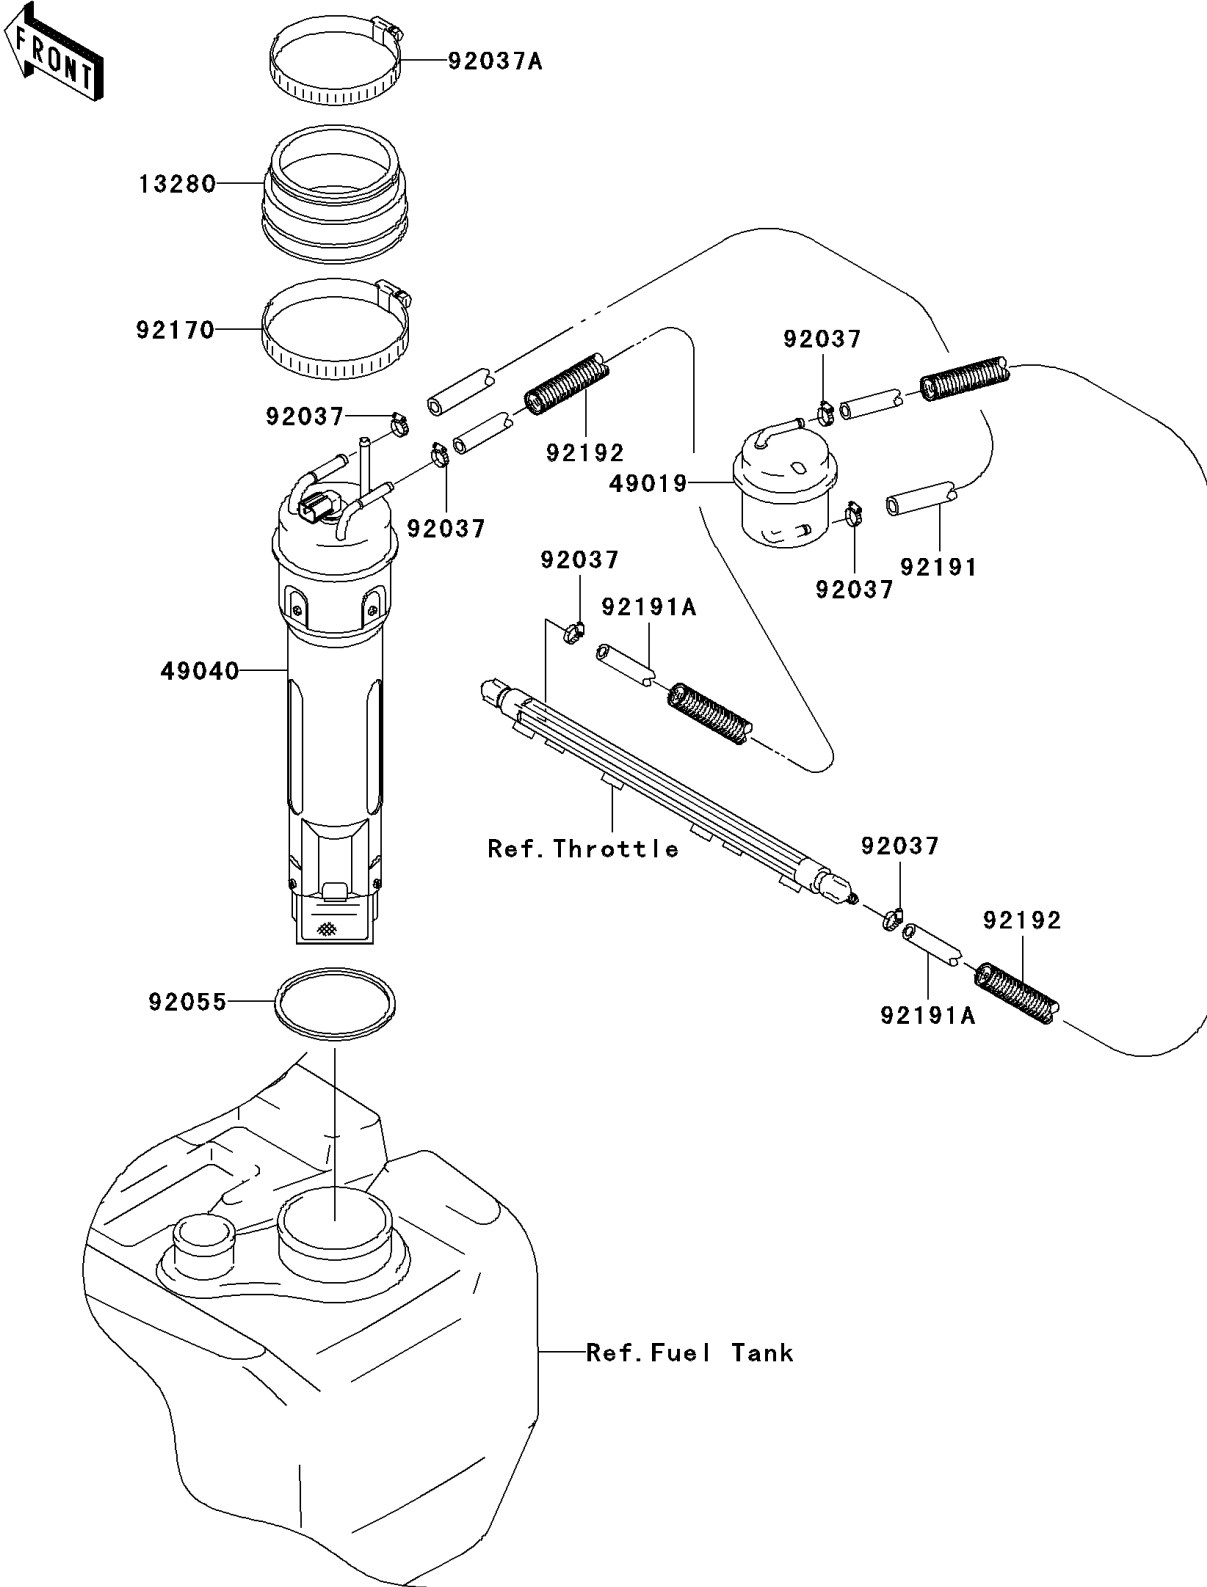

2004 STX-15F PARTS DIAGRAM

Fuel Pump(A1)

E1520

2004 STX-15F PARTS LIST

Fuel Pump(A1)

ITEM NAME	PART NUMBER	QUANTITY
HOLDER (Ref # 13280)	13280-3735	1
FILTER-FUEL (Ref # 49019)	49019-3720	1
PUMP-FUEL (Ref # 49040)	49040-3715	1
CLAMP (Ref # 92037)	92037-3726	6
CLAMP (Ref # 92037A)	92037-541	1
RING-O,FUEL PUMP (Ref # 92055)	92055-3756	1
CLAMP (Ref # 92170)	92170-3760	1
TUBE,7.5X13.5X460 (Ref # 92191)	92191-3869	1
TUBE,6X12X700 (Ref # 92191A)	92191-3962	2
TUBE,13.2X17.5X650 (Ref # 92192)	92192-3705	2