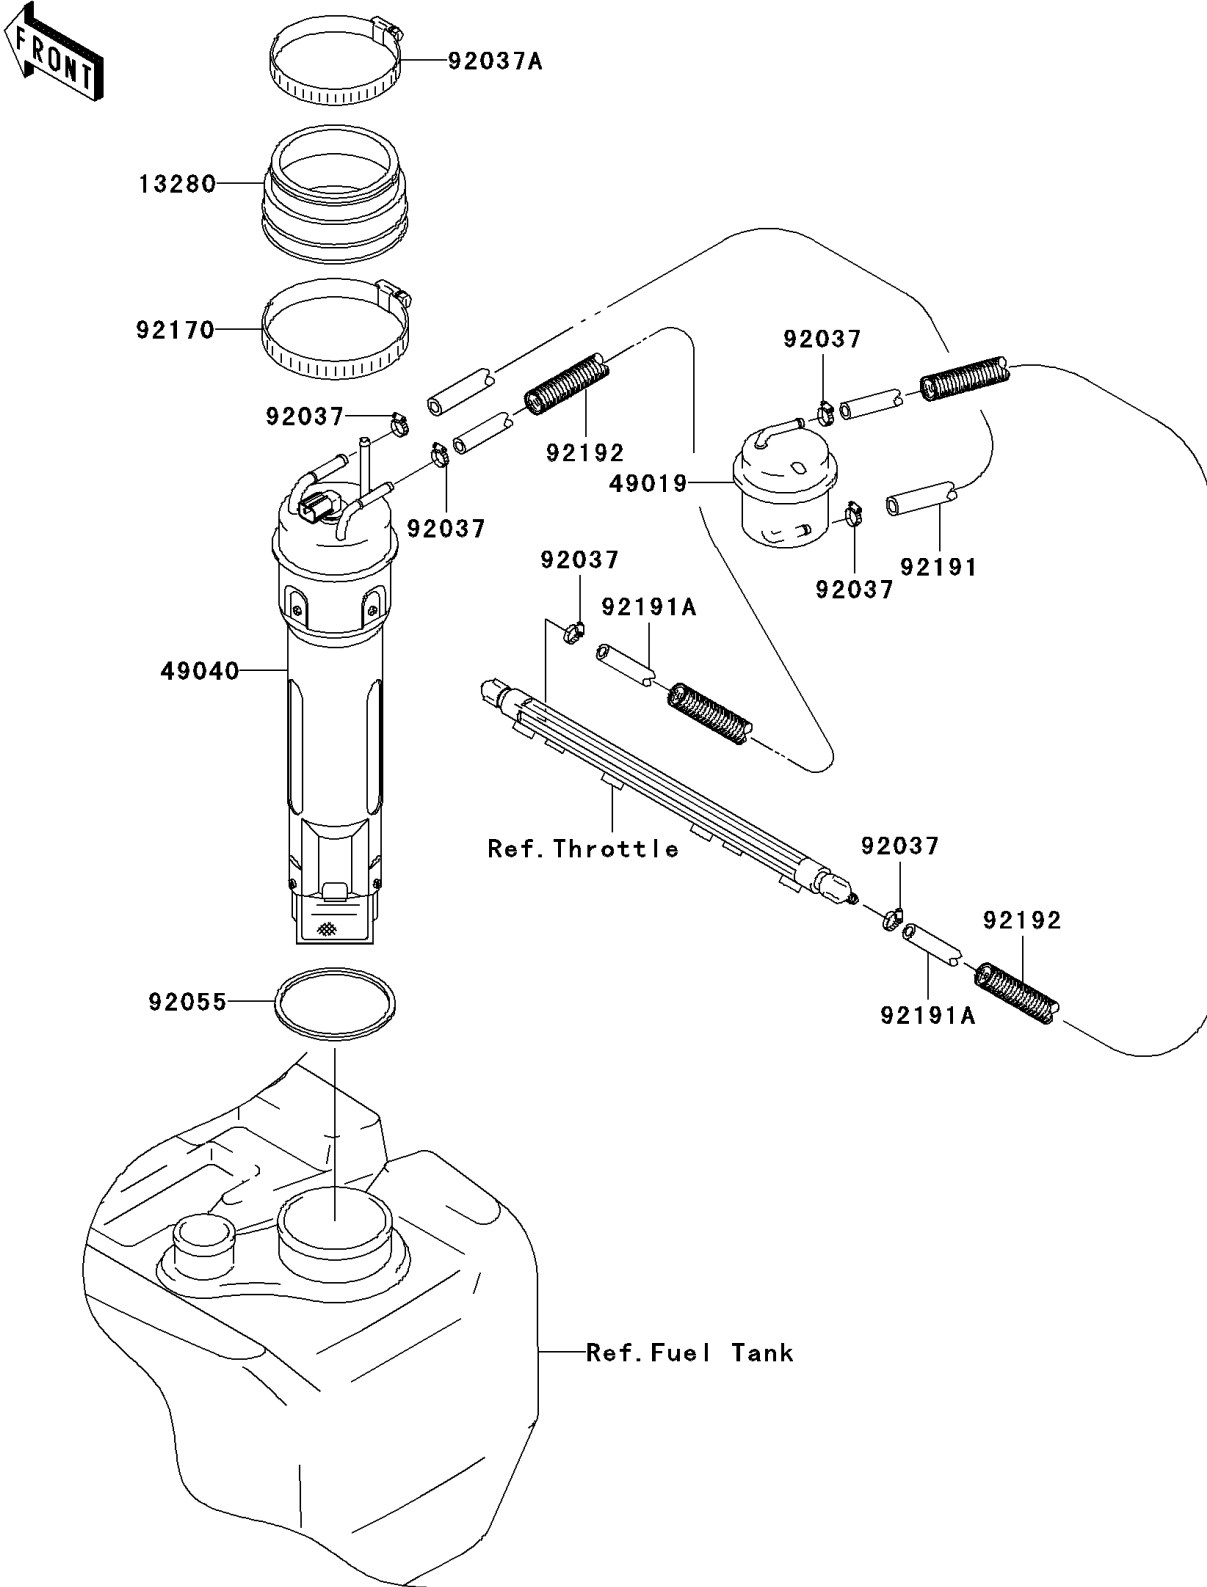

2005 STX-15F PARTS DIAGRAM

Fuel Pump(A1)

E1520

2005 STX-15F PARTS LIST

Fuel Pump(A1)

ITEM NAME	PART NUMBER	QUANTITY
HOLDER (Ref # 13280)	13280-3735	1
FILTER-FUEL (Ref # 49019)	49019-3720	1
PUMP-FUEL (Ref # 49040)	49040-3715	1
CLAMP (Ref # 92037)	92037-3726	6
CLAMP (Ref # 92037A)	92037-541	1
RING-O,FUEL PUMP (Ref # 92055)	92055-3756	1
CLAMP (Ref # 92170)	92170-3760	1
TUBE,7.5X13.5X460 (Ref # 92191)	92191-3869	1
TUBE,6X12X700 (Ref # 92191A)	92191-3962	2
TUBE,13.2X17.5X650 (Ref # 92192)	92192-3705	2