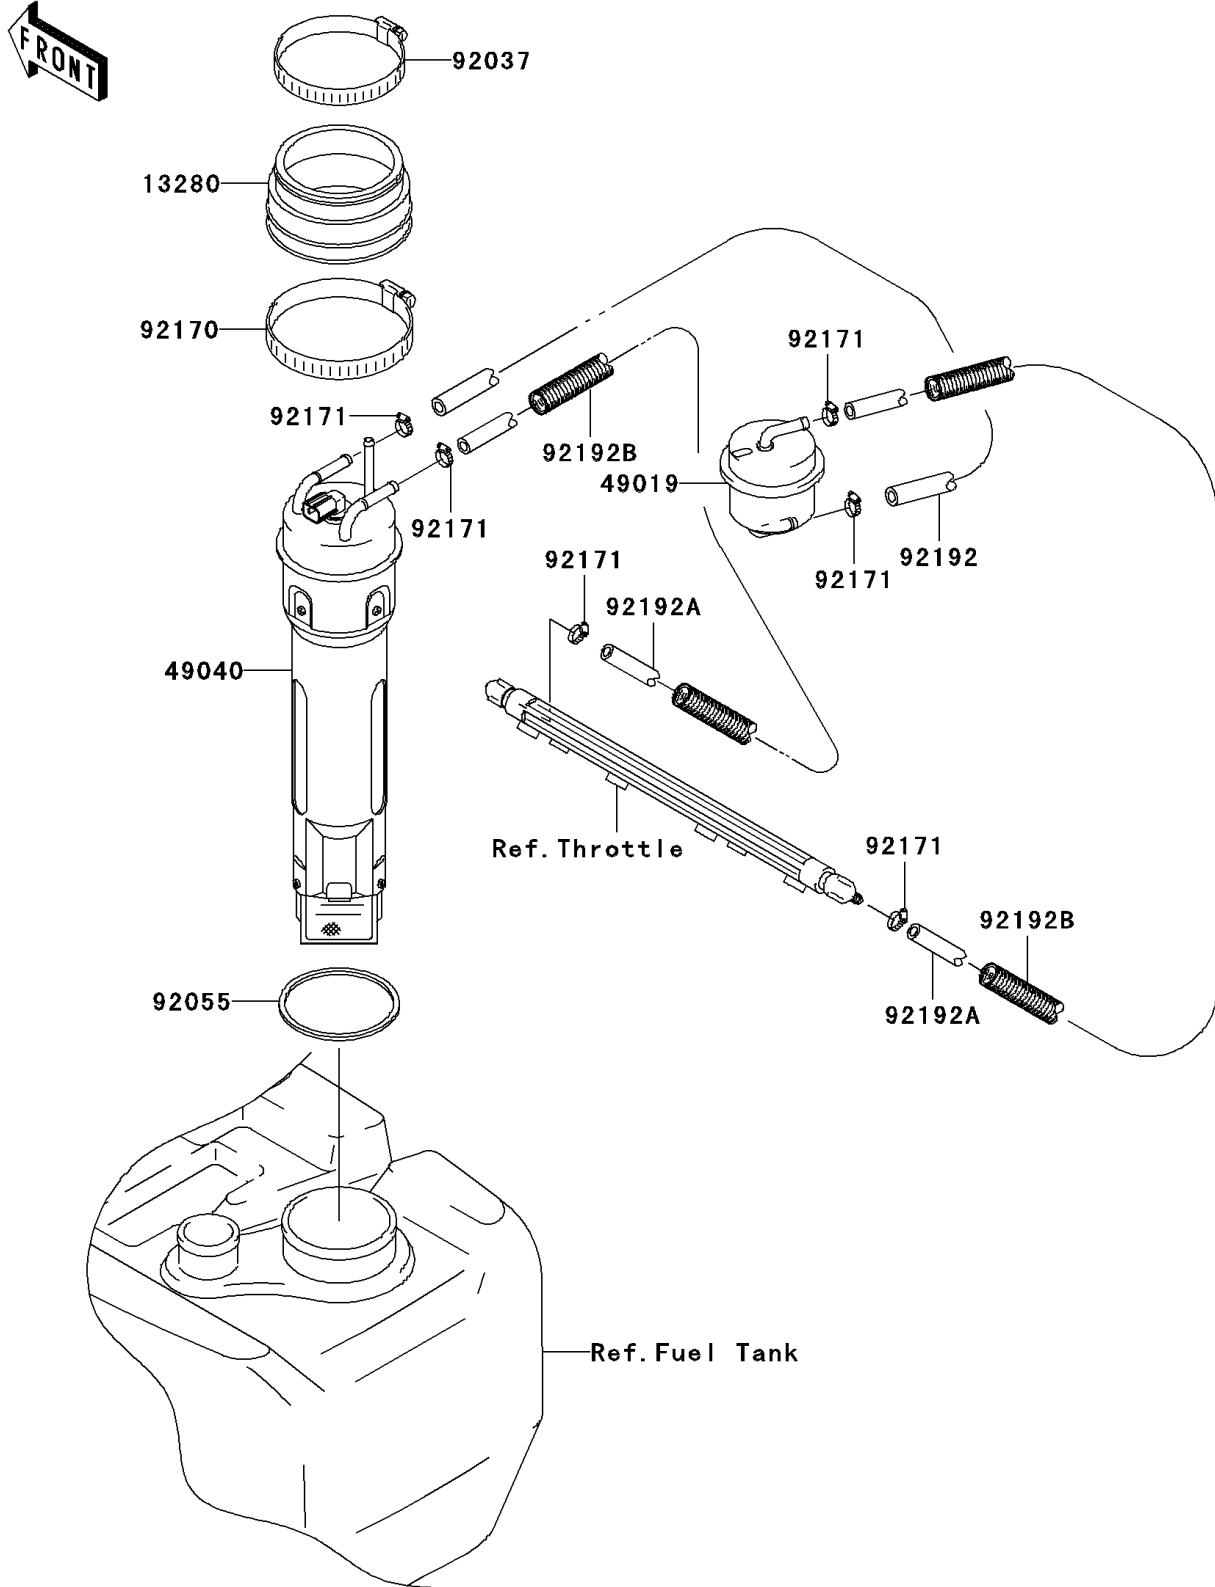

2005 STX-15F PARTS DIAGRAM

Fuel Pump(A2)

E1520A

2005 STX-15F PARTS LIST

Fuel Pump(A2)

ITEM NAME	PART NUMBER	QUANTITY
HOLDER (Ref # 13280)	13280-3735	1
FILTER-FUEL (Ref # 49019)	49019-3721	1
PUMP-FUEL (Ref # 49040)	49040-3718	1
CLAMP (Ref # 92037)	92037-541	1
RING-O,FUEL PUMP (Ref # 92055)	92055-3756	1
CLAMP (Ref # 92170)	92170-3760	1
CLAMP (Ref # 92171)	92171-3712	6
TUBE,7.5X13.5X460 (Ref # 92192)	92192-3736	1
TUBE,7.5X13.5X700 (Ref # 92192A)	92192-3737	2
TUBE,15.3X20.6X650 (Ref # 92192B)	92192-3748	2