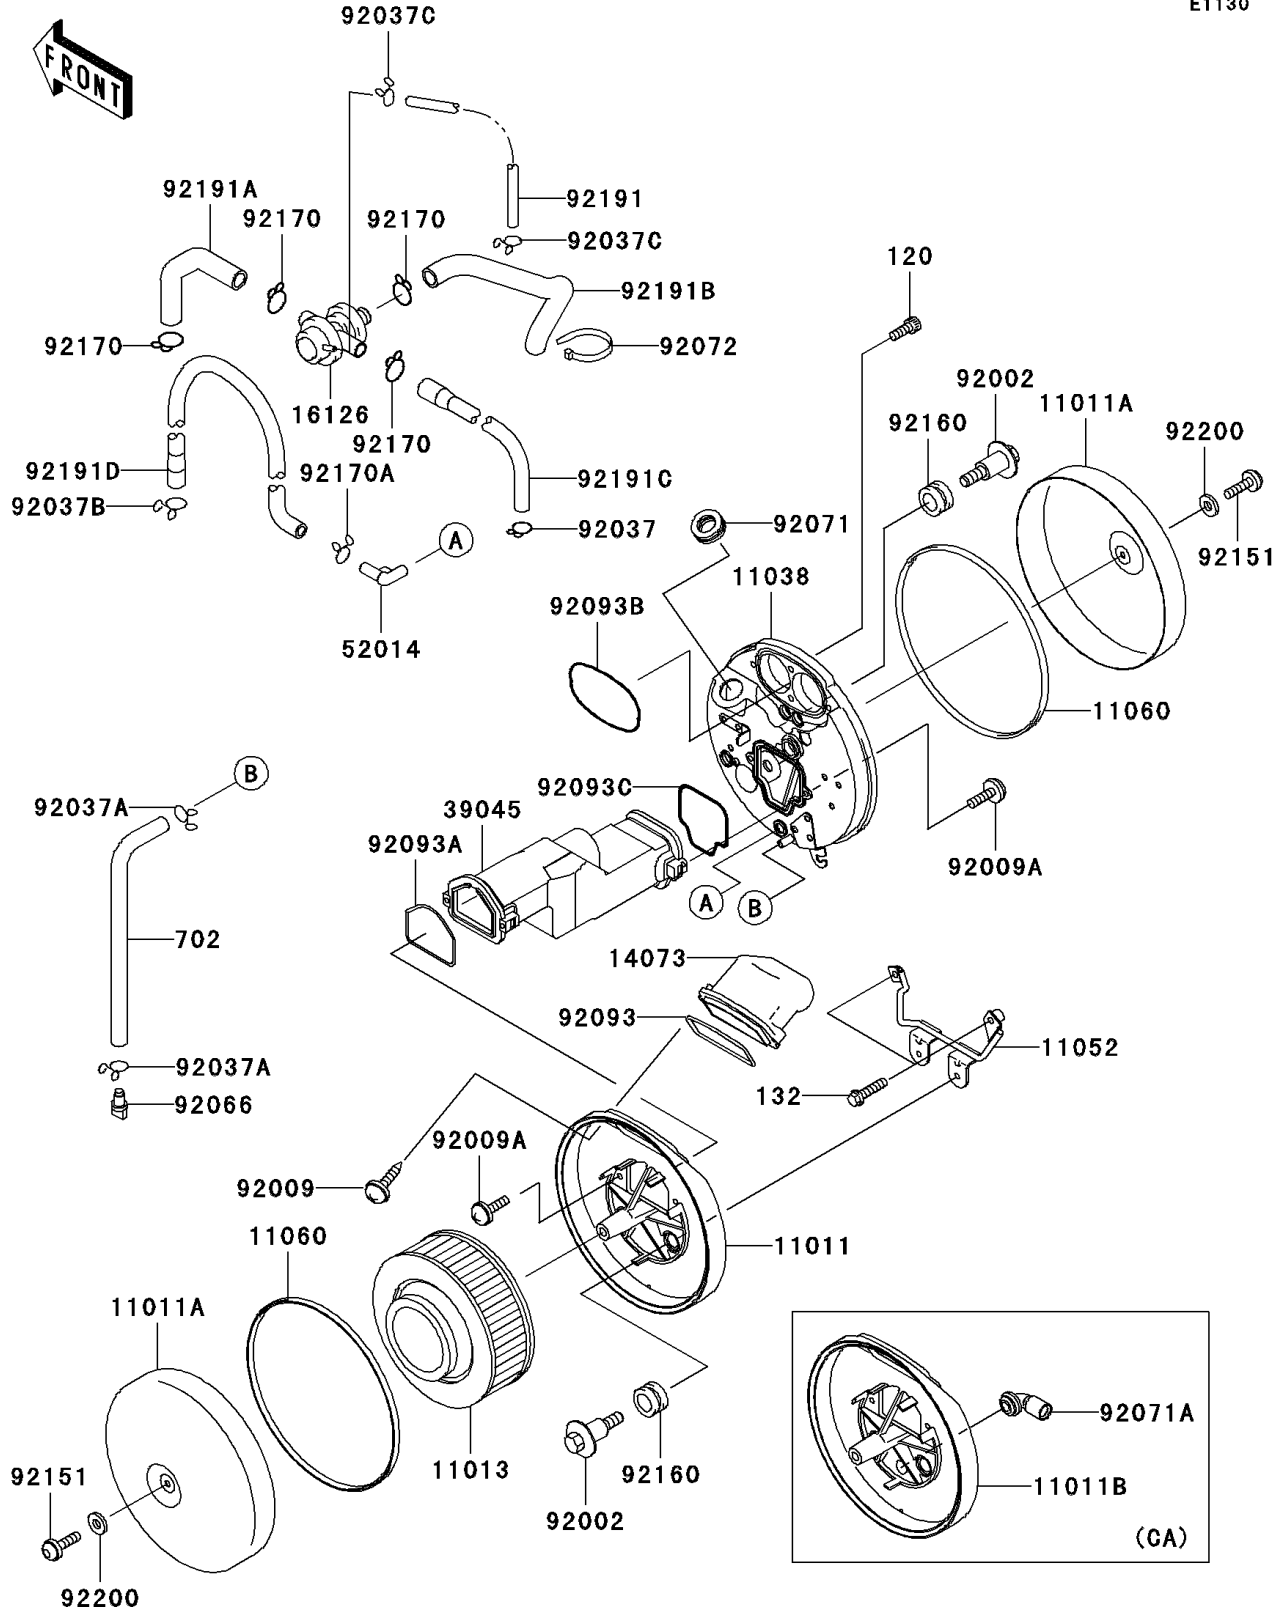

# 2005 Vulcan 1500 Classic PARTS DIAGRAM

Air Cleaner

E1130

### Air Cleaner

ITEM NAME	PART NUMBER	QUANTITY
BOLT-SOCKET (Ref # 120)	120S0616	4
CASE-AIR FILTER,COVER (Ref # 11011A)	11011-0021	2
ELEMENT-AIR FILTER (Ref # 11013)	11013-1248	1
CASE-ASSY-AIR FILTER,RH (Ref # 11038)	11038-0005	1
BRACKET (Ref # 11052)	11052-1166	1
GASKET,AIR FILTER CASE (Ref # 11060)	11060-1968	2
DUCT,AIR FILTER (Ref # 14073)	14073-1739	1
VALVE,AIR SWITCH (Ref # 16126)	16126-1384	1
DUCT-ASSY,CENTER (Ref # 39045)	39045-0003	1
ELBOW (Ref # 52014)	52014-1083	1
BOLT,M6X14X13.5 (Ref # 92002)	92002-1595	3
SCREW,TAPPING,5X16 (Ref # 92009)	92009-1264	2
SCREW,5X20 (Ref # 92009A)	92009-1905	4
CLAMP (Ref # 92037)	92037-1468	1
CLAMP,TUBE (Ref # 92037A)	92037-147	2
CLAMP (Ref # 92037B)	92037-1593	1
CLAMP (Ref # 92037C)	92037-1712	2
PLUG,DRAIN (Ref # 92066)	92066-1211	1
GROMMET,AIR FILTER (Ref # 92071)	92071-1028	1
BAND,L=202 (Ref # 92072)	92072-1195	1
SEAL,AIR FILTER CASE (Ref # 92093)	92093-1408	1
SEAL,DUCT,LH (Ref # 92093A)	92093-1459	1
SEAL (Ref # 92093B)	92093-1485	1
SEAL,DUCT,RH (Ref # 92093C)	92093-1491	1
BOLT,8X14 (Ref # 92151)	92151-1438	2
DAMPER (Ref # 92160)	92160-1594	3
CLAMP,TUBE (Ref # 92170)	92170-1445	4
CLAMP (Ref # 92170A)	92170-1695	1
TUBE,THROTTLE-VALVE (Ref # 92191)	92191-1312	1

## 2005 Vulcan 1500 Classic PARTS LIST

### Air Cleaner

ITEM NAME	PART NUMBER	QUANTITY
TUBE,HEAD,FR-VALVE (Ref # 92191A)	92191-1359	1
TUBE,VALVE-CLEANER (Ref # 92191B)	92191-1360	1
TUBE,HEAD,RR-VALVE (Ref # 92191C)	92191-1369	1
TUBE,BREATHER (Ref # 92191D)	92191-1406	1
WASHER,8.5X20X1.6 (Ref # 92200)	92200-1463	2
BOLT-FLANGED-SMALL (Ref # 132)	132J0625	2
TUBE-RUBBER,7X10X230 (Ref # 702)	702A07230	1
CASE-AIR FILTER,LH (Ref # 11011)	11011-0020	1
CASE-AIR FILTER,LH (Ref # 11011B)	11011-1601	1
GROMMET,AIR FILTER (Ref # 92071A)	92071-1114	1