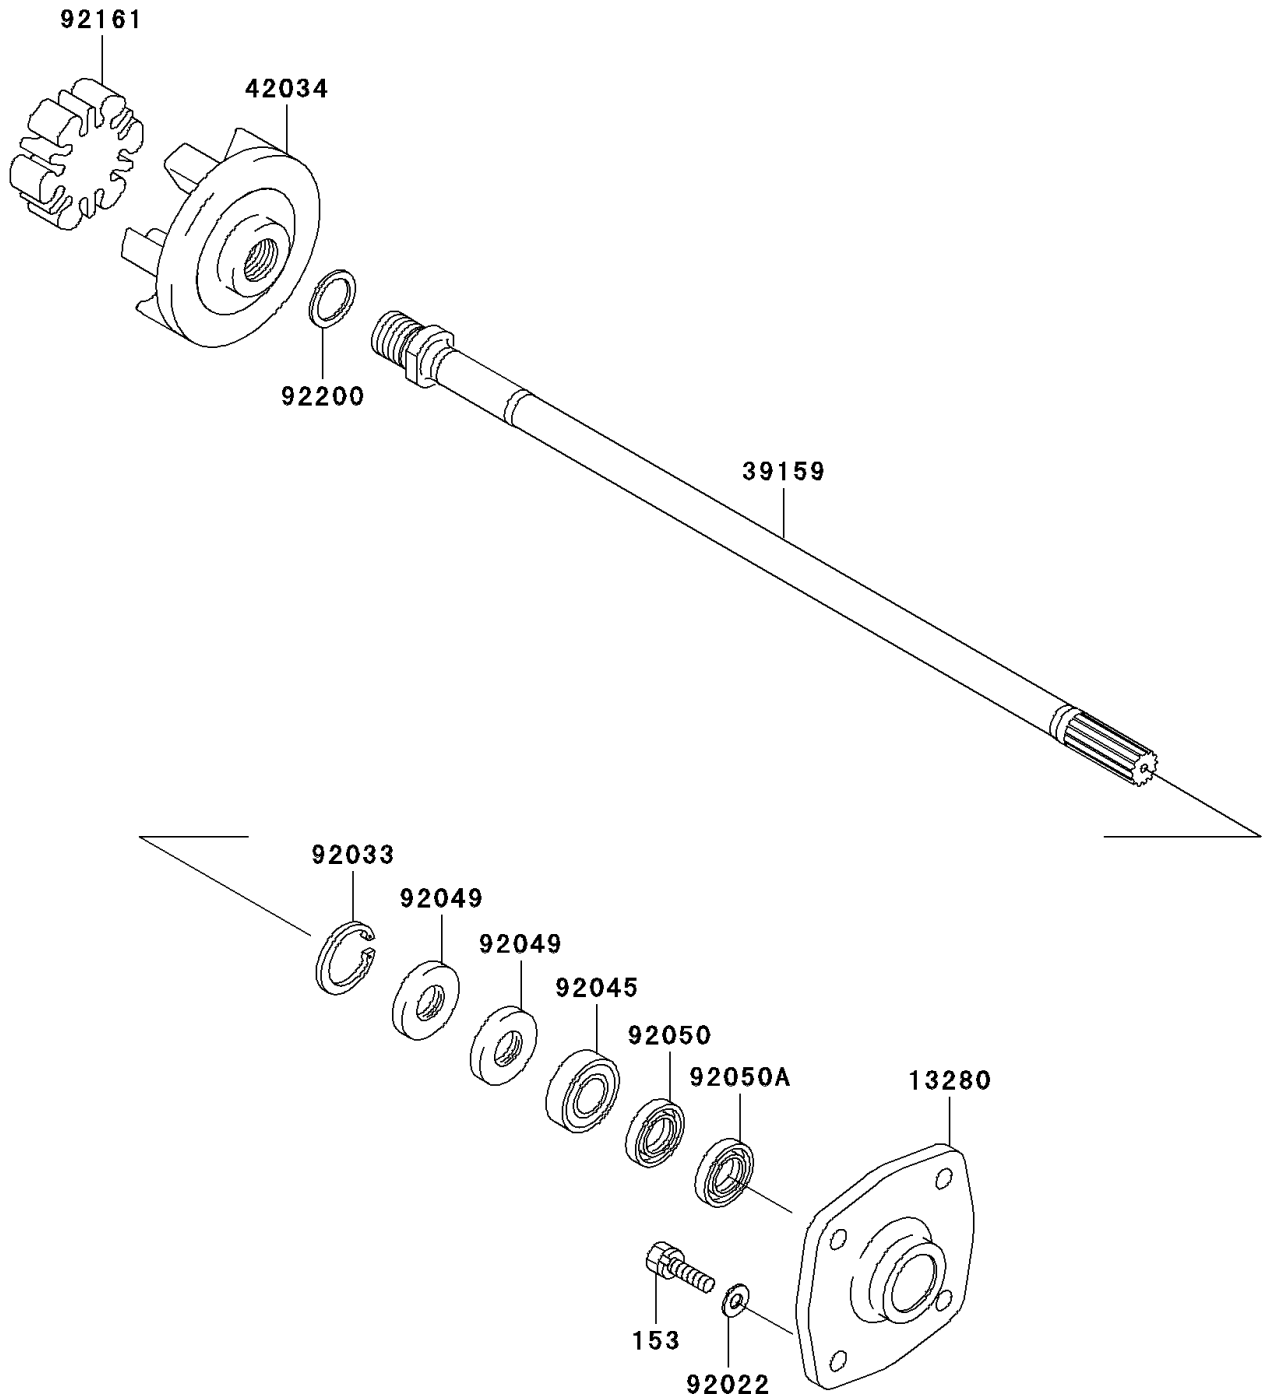

# 2004 STX-15F PARTS DIAGRAM

Drive Shaft

E3134

## 2004 STX-15F PARTS LIST

### Drive Shaft

ITEM NAME	PART NUMBER	QUANTITY
HOLDER (Ref # 13280)	13280-3730	1
SHAFT-DRIVE (Ref # 39159)	39159-3739	1
COUPLING (Ref # 42034)	42034-3711	1
WASHER,8.2X18X1.5 (Ref # 92022)	92022-1964	4
RING-SNAP,42MM (Ref # 92033)	92033-3713	1
BEARING-BALL,60042RD (Ref # 92045)	92045-3705	1
SEAL-OIL,S620426 (Ref # 92049)	92049-3707	2
SEAL-OIL,SCY20368 (Ref # 92050)	92050-502	1
SEAL-OIL,SC20367 (Ref # 92050A)	92050-503	1
DAMPER (Ref # 92161)	92161-3711	1
WASHER,24X32X2.0 (Ref # 92200)	92200-3739	1
BOLT-WS-SMALL (Ref # 153)	153R0830	4