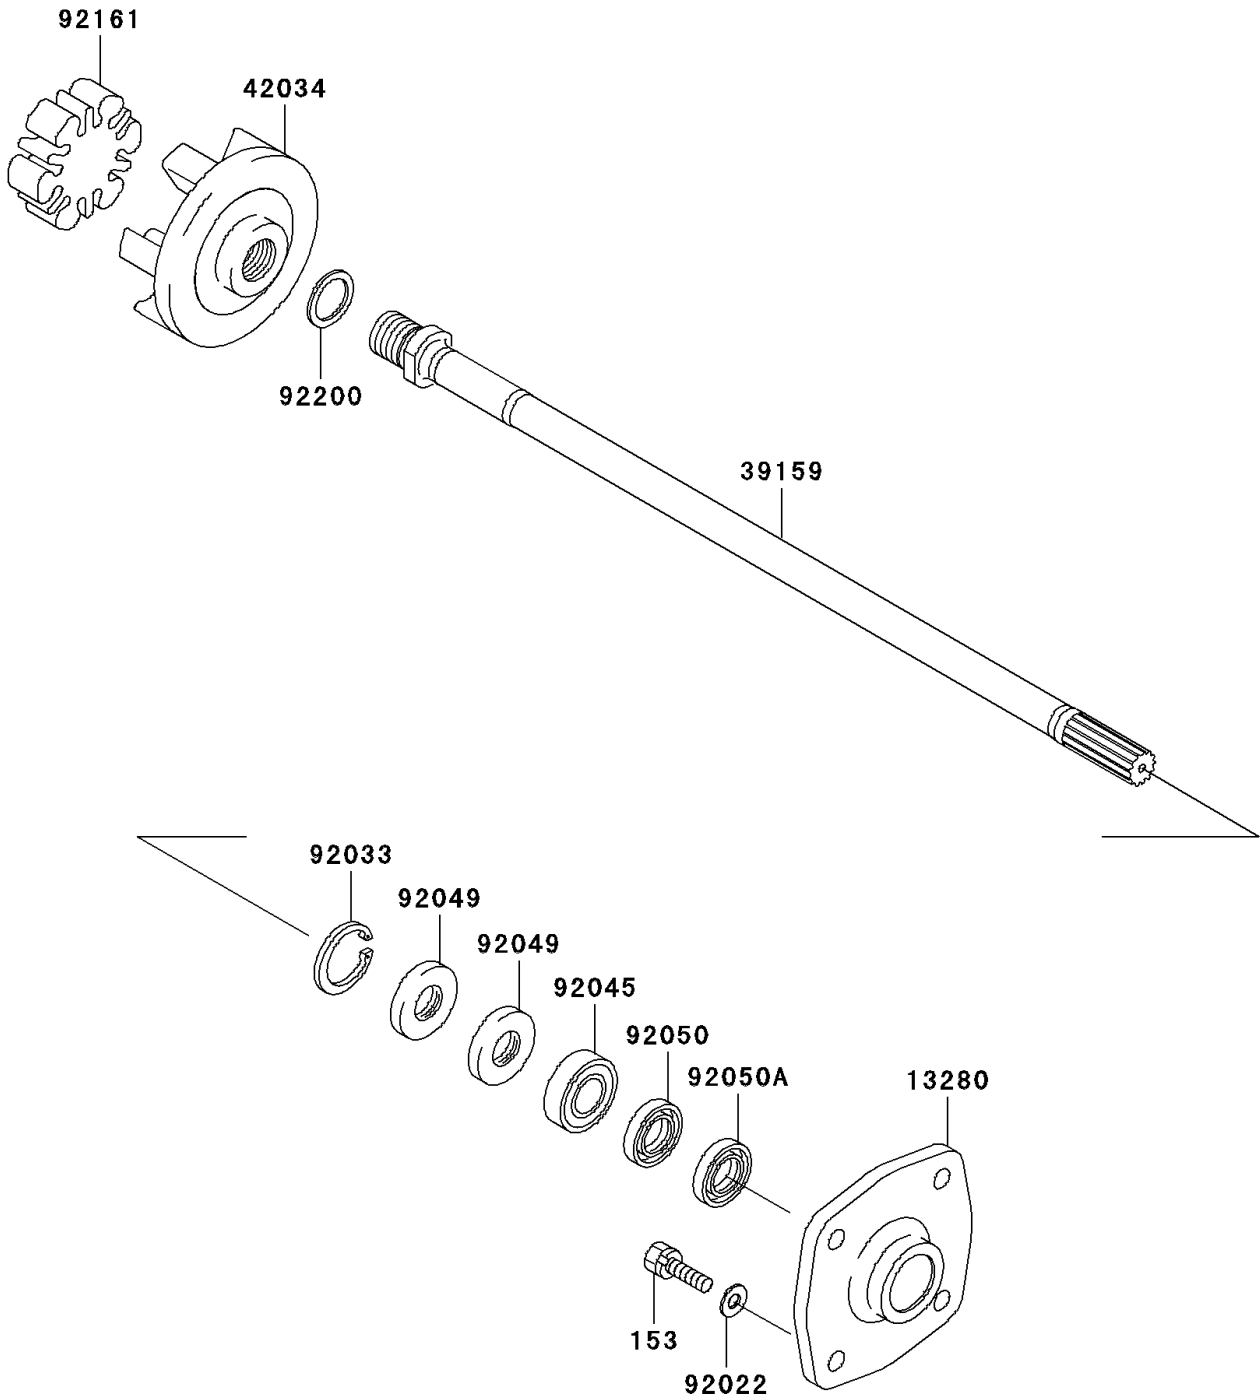

# 2005 STX-15F PARTS DIAGRAM

Drive Shaft

E3134

## 2005 STX-15F PARTS LIST

### Drive Shaft

ITEM NAME	PART NUMBER	QUANTITY
HOLDER (Ref # 13280)	13280-3730	1
SHAFT-DRIVE (Ref # 39159)	39159-3739	1
COUPLING (Ref # 42034)	42034-3711	1
WASHER,8.2X18X1.5 (Ref # 92022)	92022-1964	4
RING-SNAP,42MM (Ref # 92033)	92033-3713	1
BEARING-BALL,60042RD (Ref # 92045)	92045-3705	1
SEAL-OIL,S620426 (Ref # 92049)	92049-3707	2
SEAL-OIL,SCY20368 (Ref # 92050)	92050-502	1
SEAL-OIL,SC20367 (Ref # 92050A)	92050-503	1
DAMPER (Ref # 92161)	92161-3711	1
WASHER,24X32X2.0 (Ref # 92200)	92200-3739	1
BOLT-WS-SMALL (Ref # 153)	153R0830	4